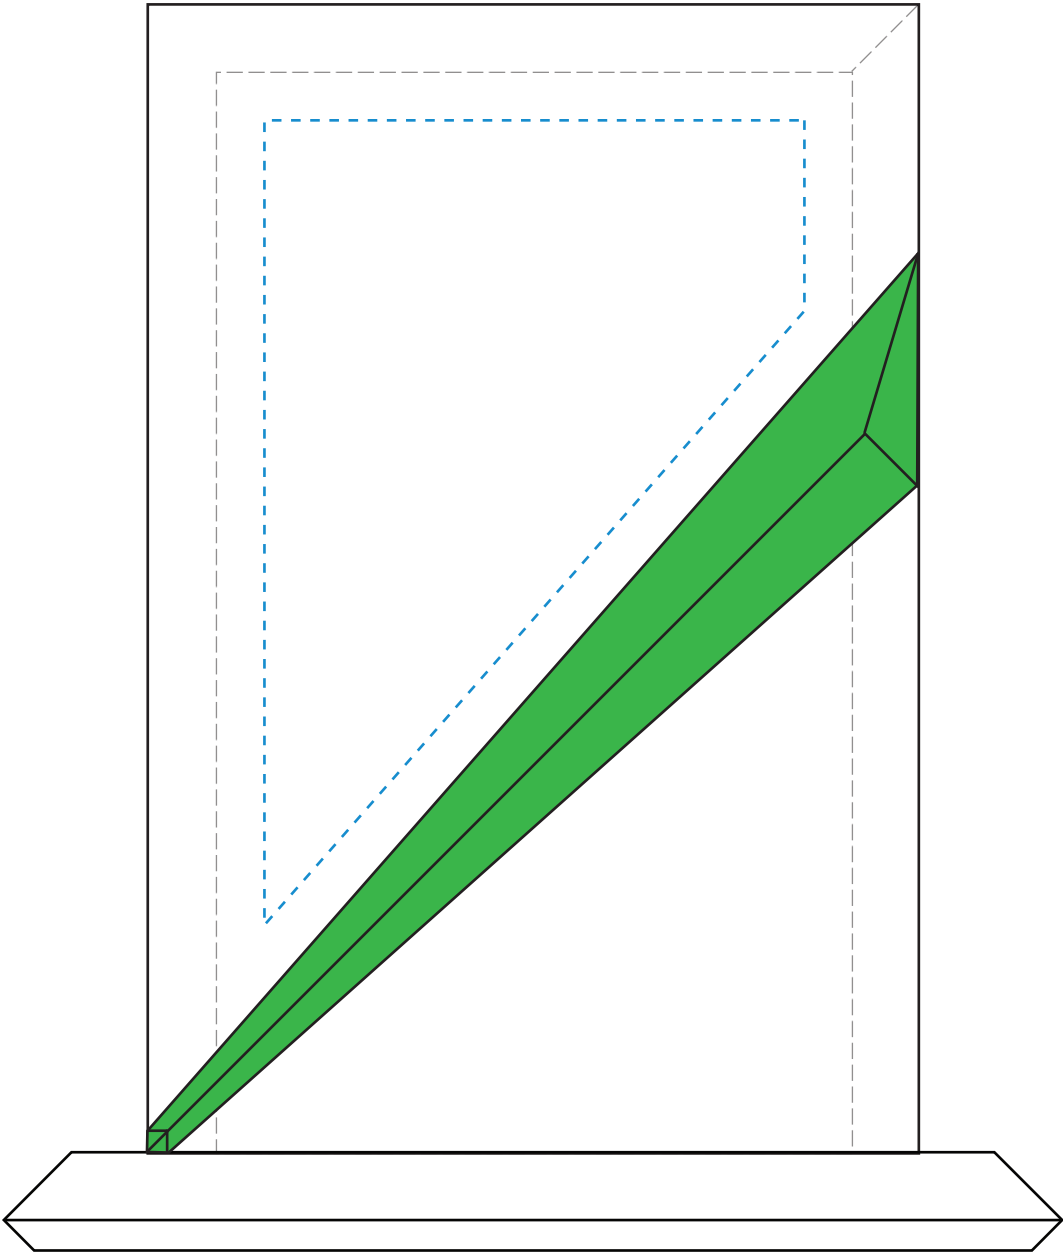

Standard Etch: Reverse

4044 DANBURY EMERALD RECTANGLE - 6-1/2"

Blue line represents the max image area.