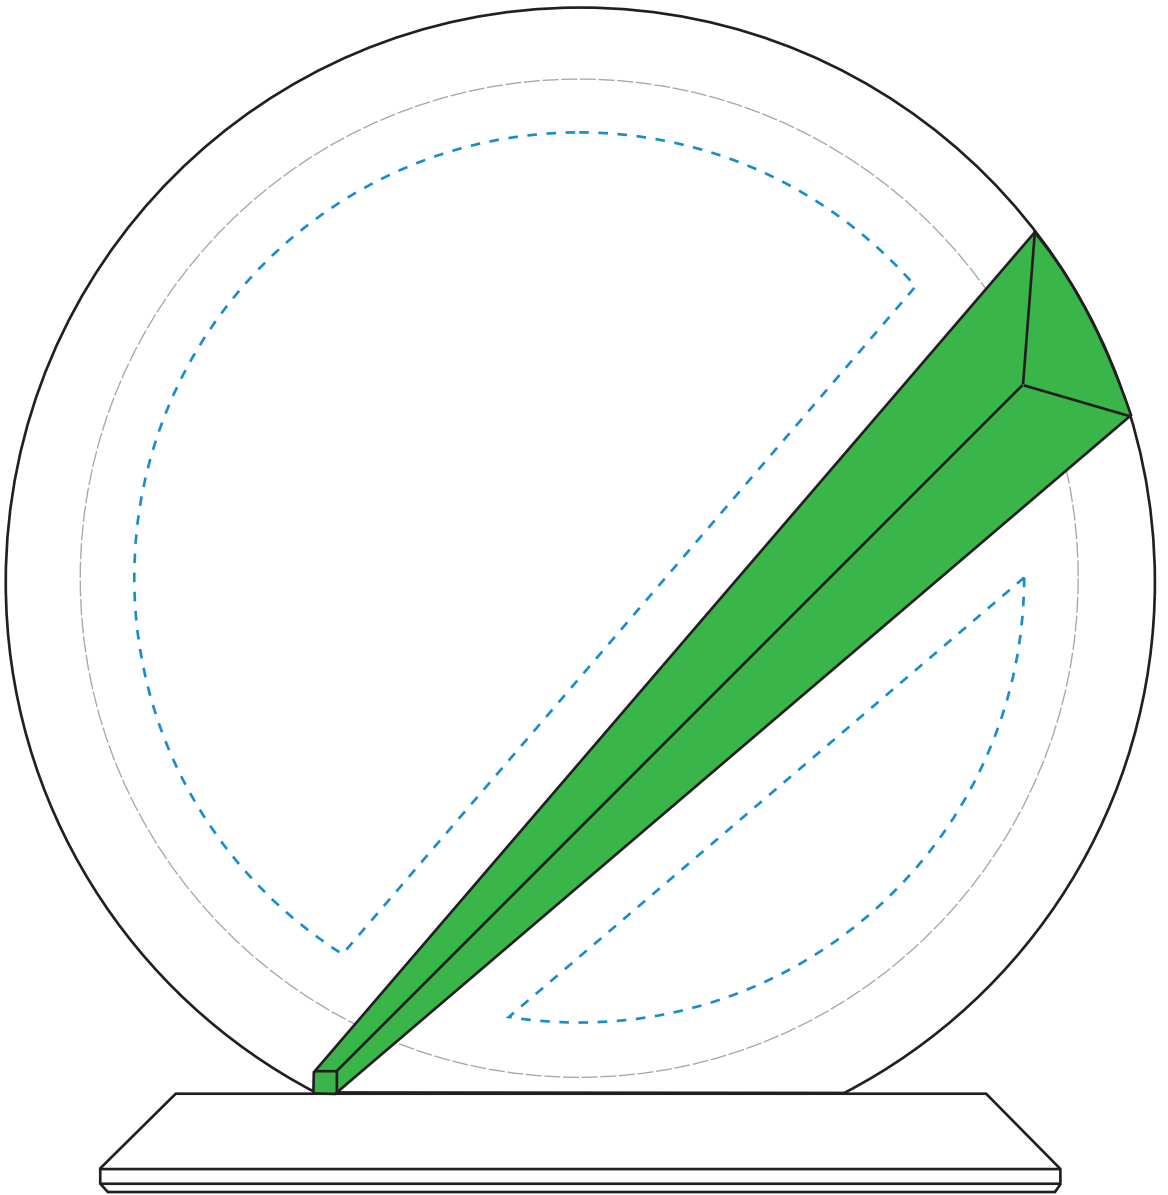

Standard Etch: Reverse

4049 DANBURY EMERALD CIRCLE - 6" DIA.

Blue line represents the max image area.