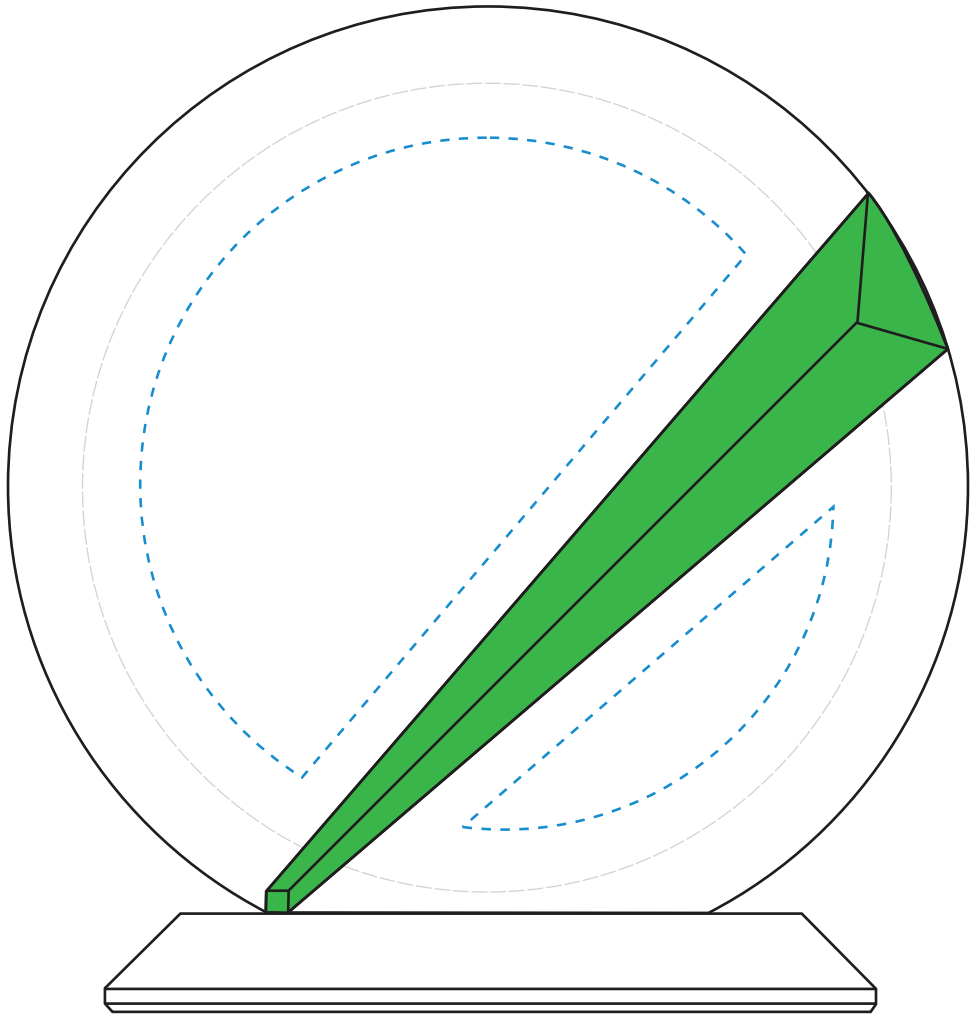

Standard Etch: Reverse

4048 DANBURY EMERALD CIRCLE - 5"

Blue line represents the max image area.