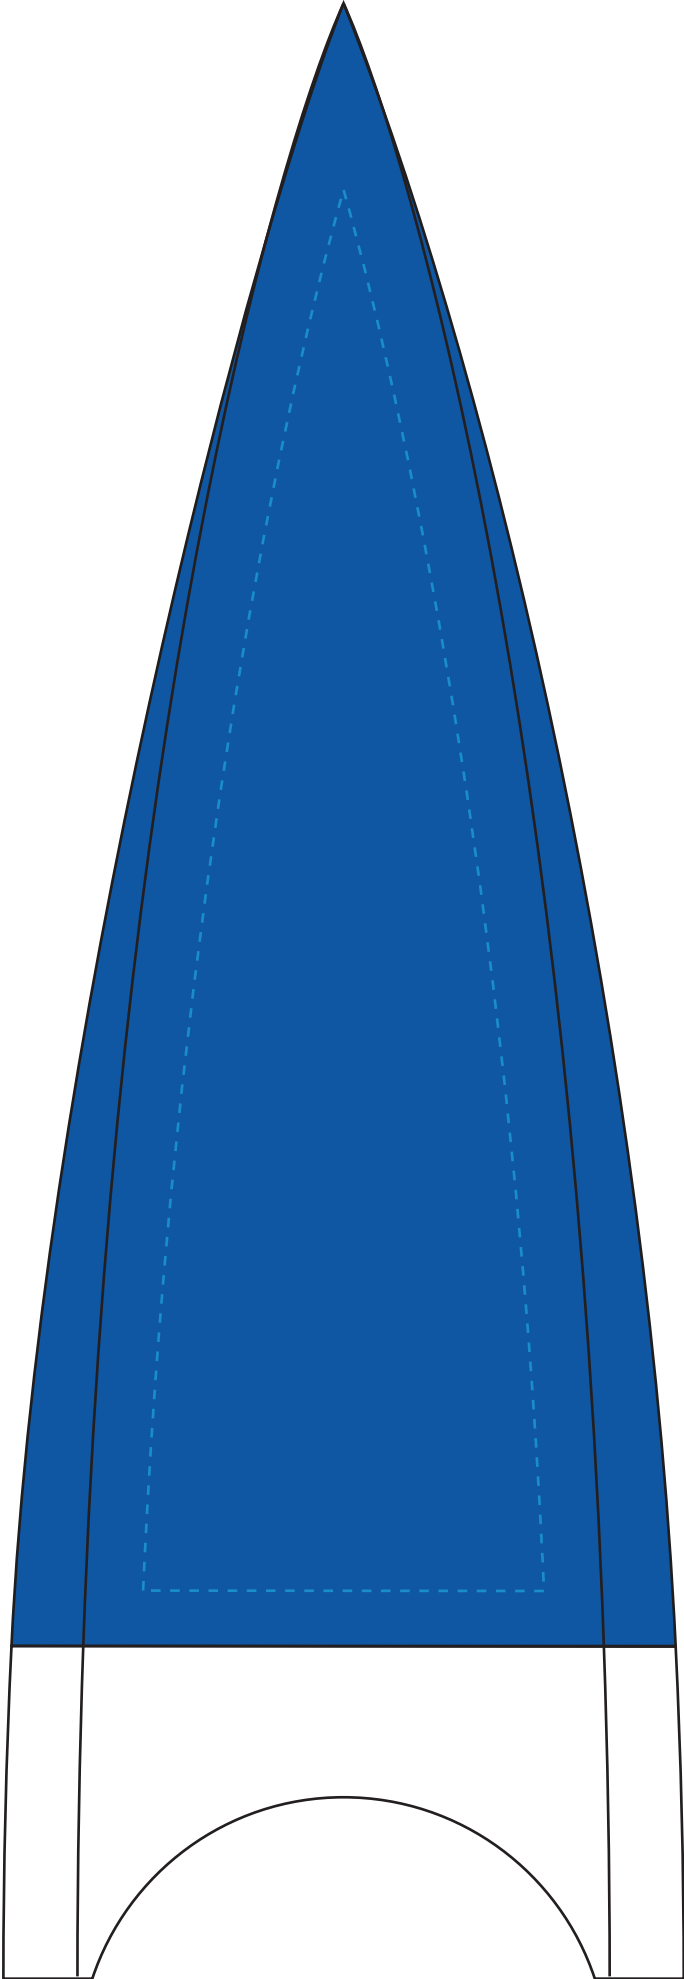

Standard Etch: Front

6878 Culmination Indigo Award - 10"

Blue line represents the max image area.