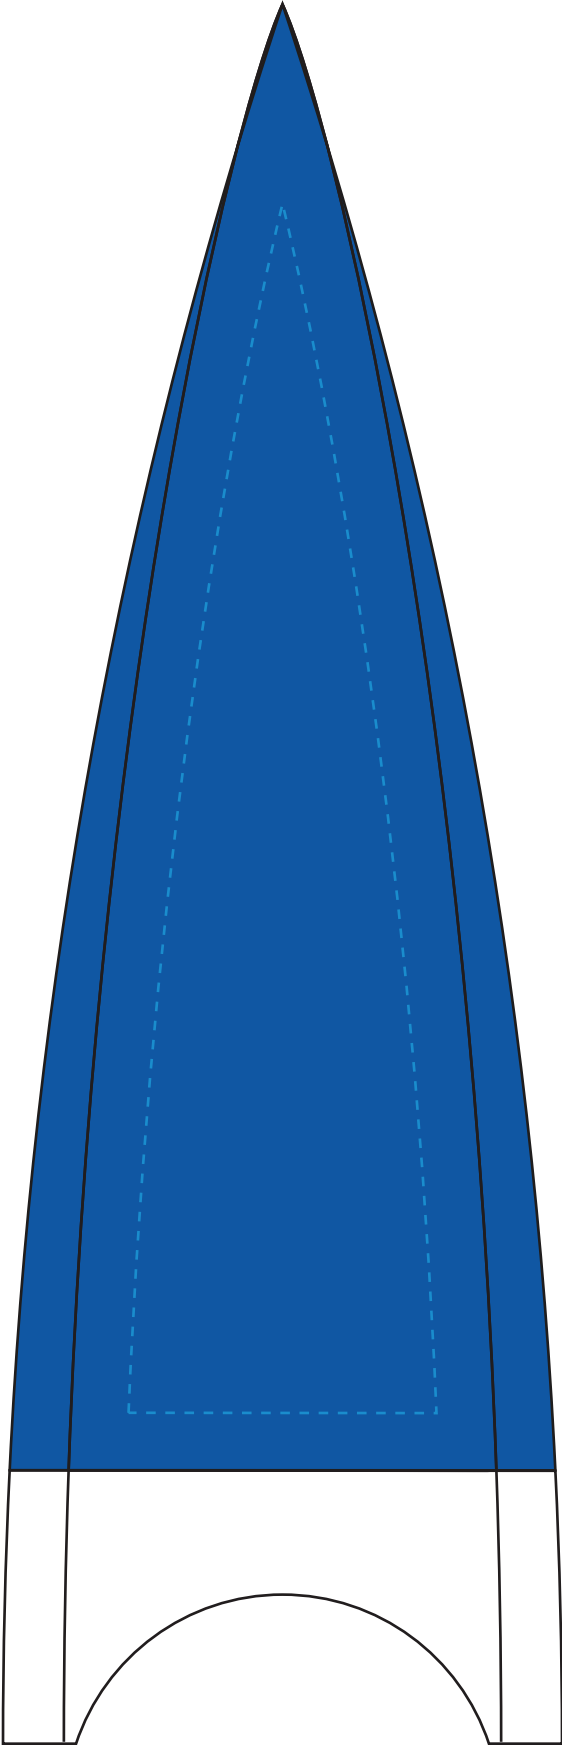

Standard Etch: Front

6877 Culmination Indigo Award - 9"

Blue line represents the max image area.