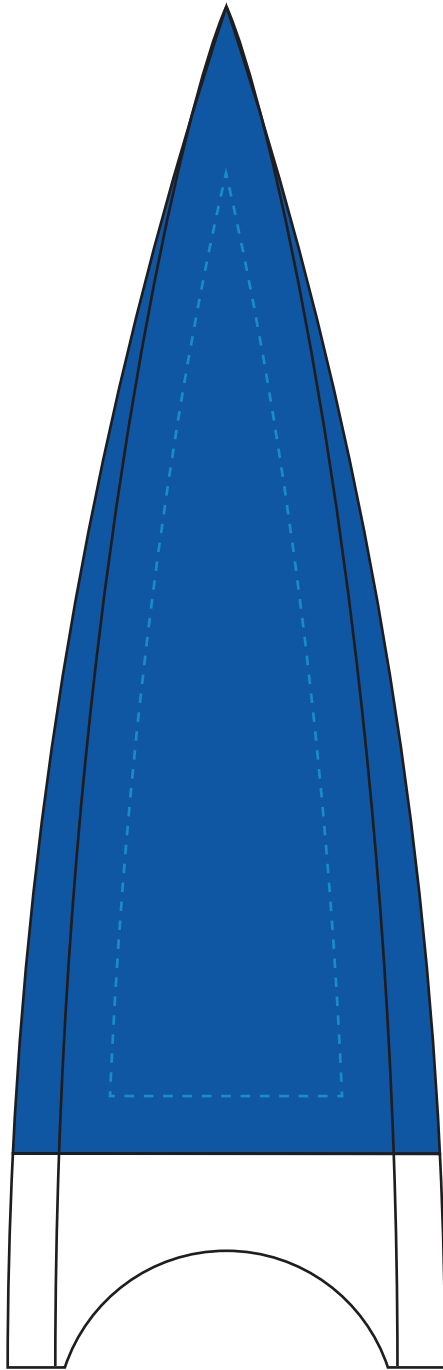

Standard Etch: Front

6876 CULMINATION INDIGO AWARD - 7"

Blue line represents the max image area.