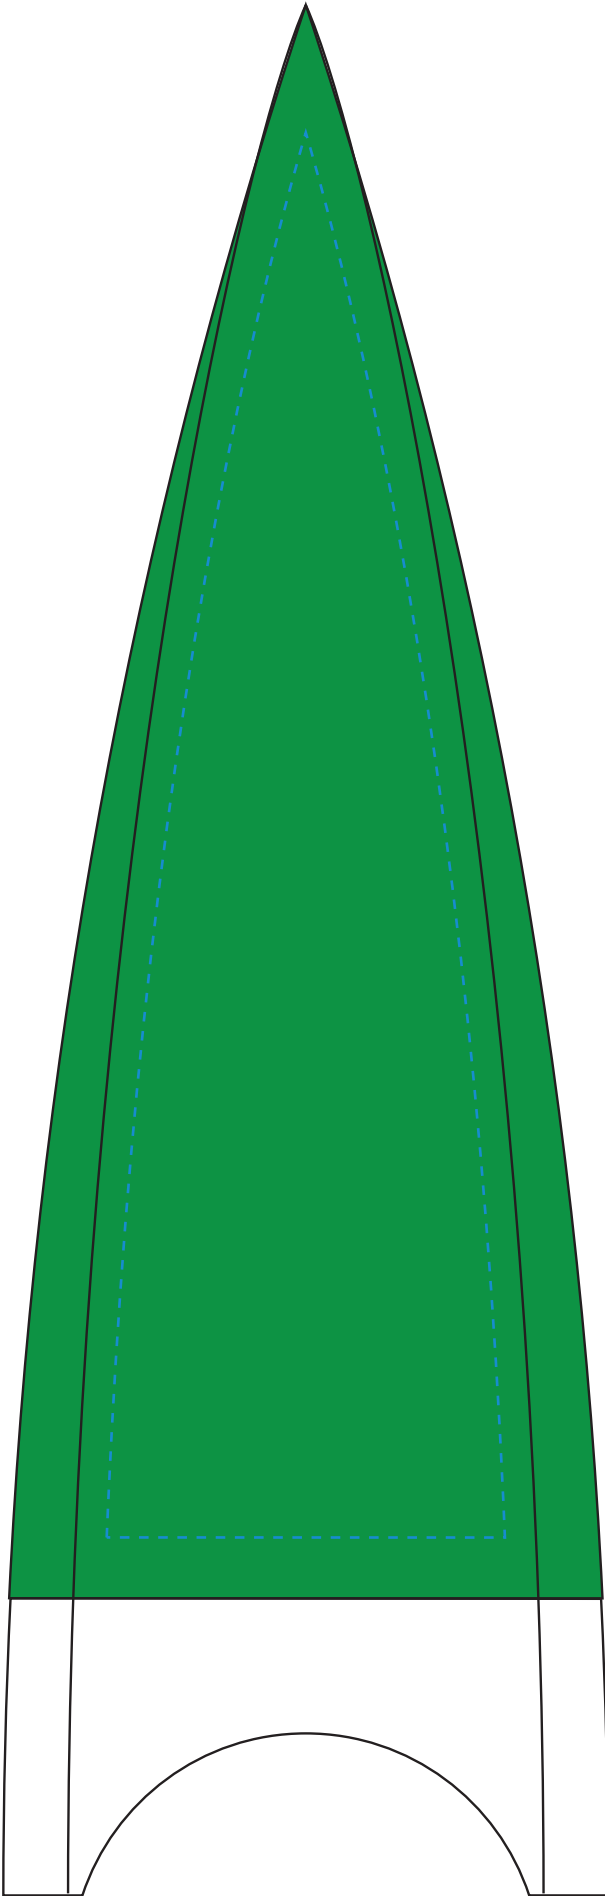

Standard Etch: Front

6737 CULMINATION AWARD - 10"

Blue line represents the max image area.