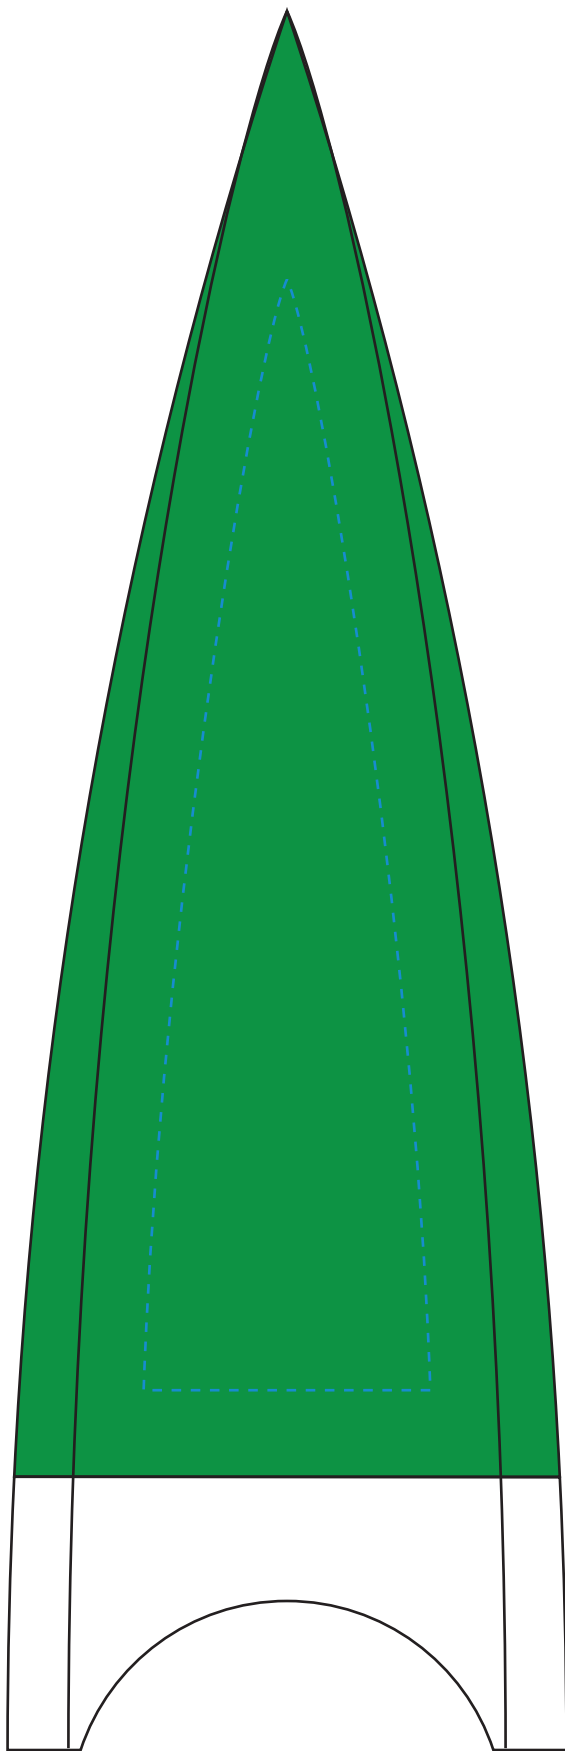

Standard Etch: Front

6736 CULMINATION AWARD - 9"

Blue line represents the max image area.