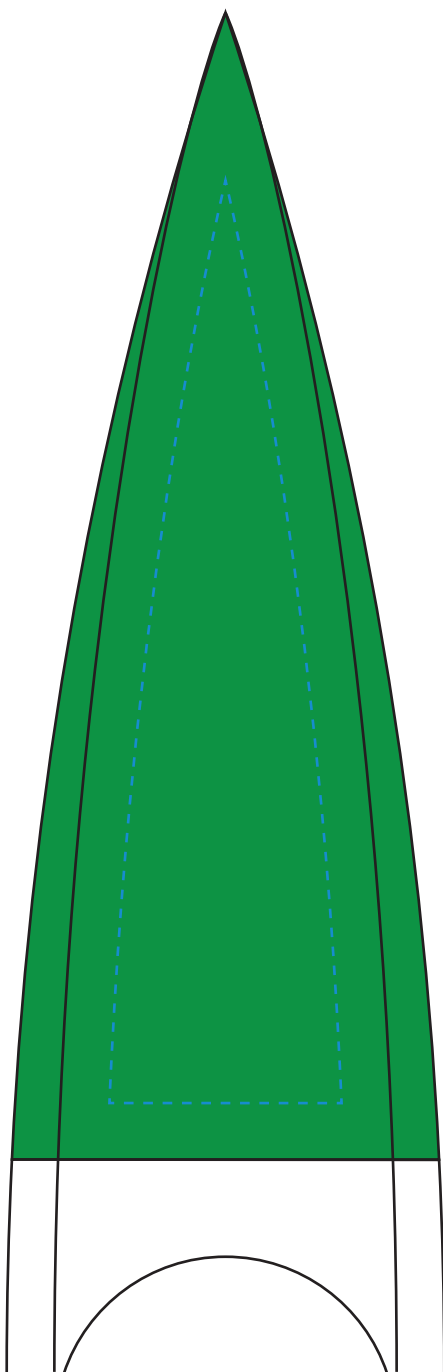

Standard Etch: Front

6735 CULMINATION AWARD - 7"

Blue line represents the max image area.