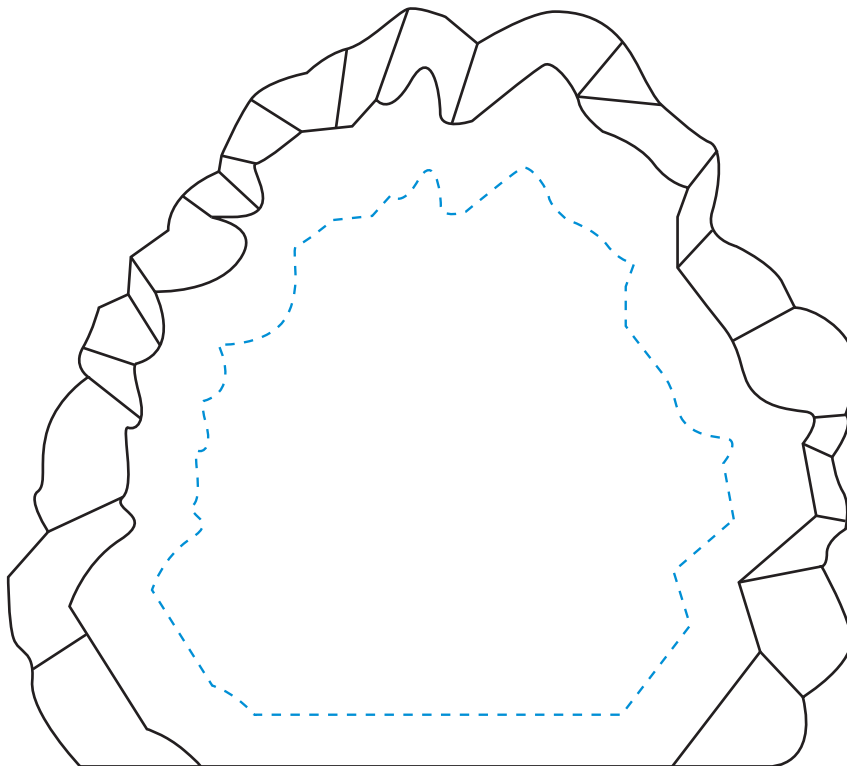

Standard Etch: Reverse

2014 ICEBERG

Blue line represents the max image area.

**WARNING: Cancer
and Reproductive Harm**
www.P65Warnings.ca.gov

CRYSTAL D
Home of "The WOW Effect"®