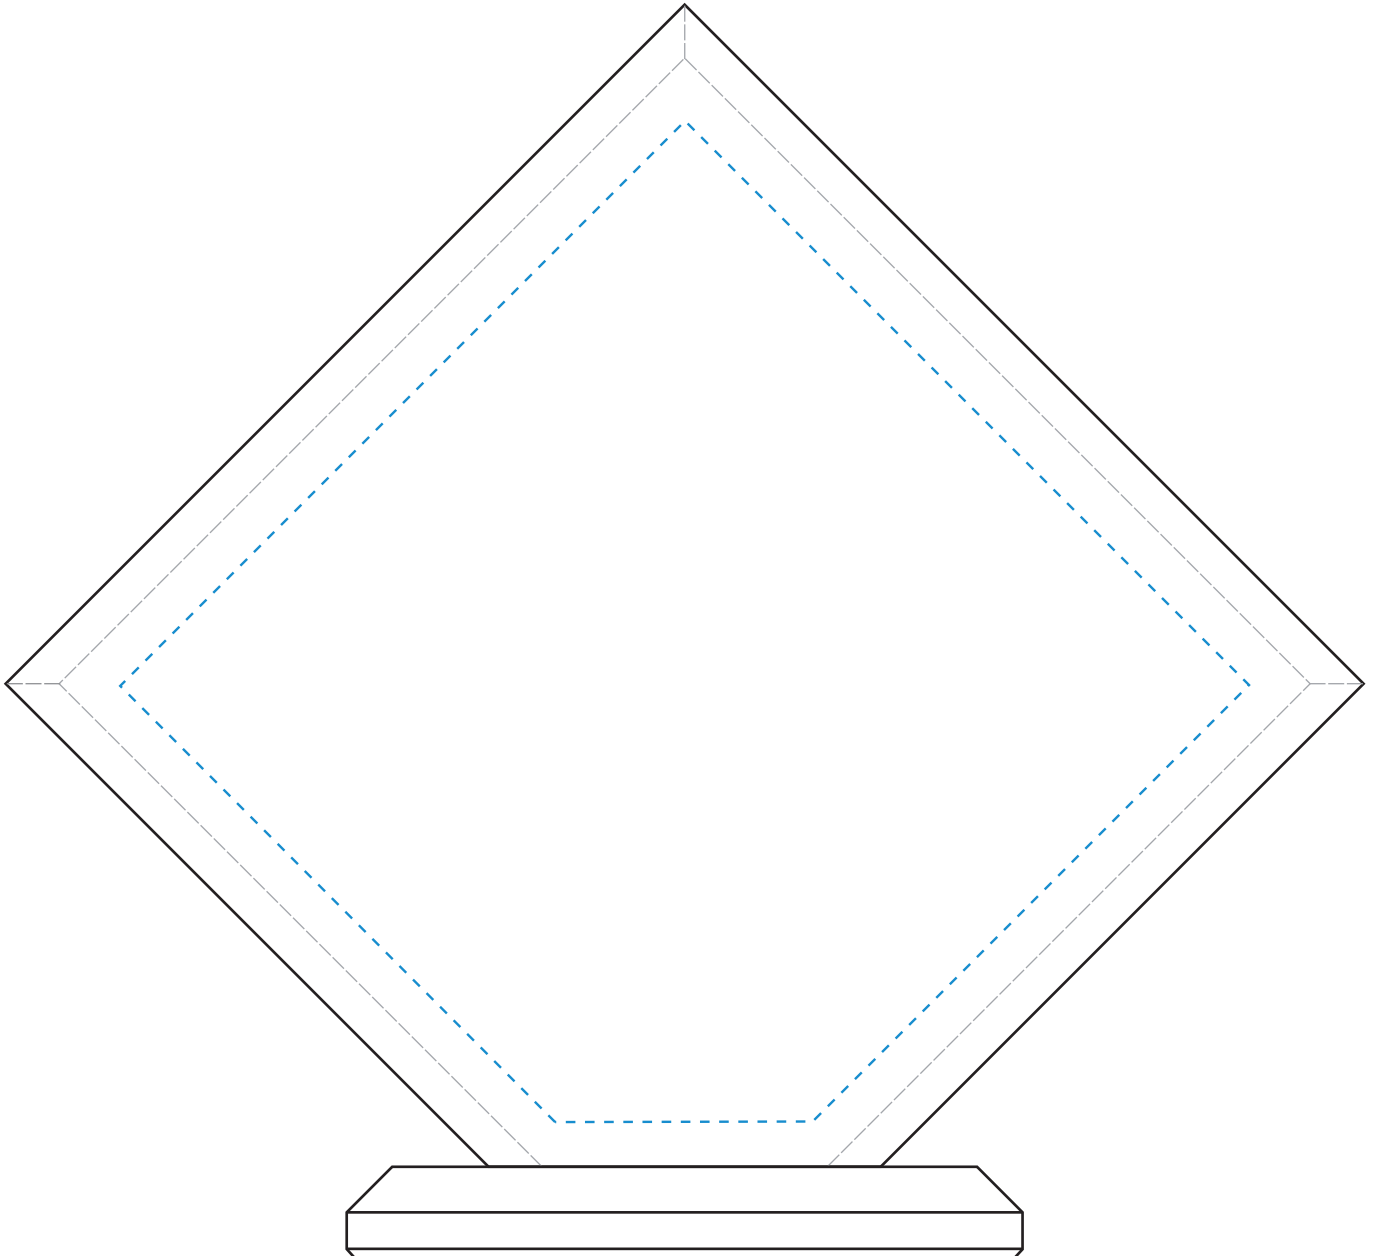

Standard Etch: Reverse

4171 CROSBY SQUARE 6-1/2"

Blue line represents the max image area.

ACCENT SILVER
Standard Etch: Reverse

4171 CROSBY SQUARE 6-1/2"
X3014SILVER

Blue line represents the max image area.

ACCENT GOLD
Standard Etch: Reverse

4171 CROSBY SQUARE 6-1/2"
X3014GOLD

Blue line represents the max image area.