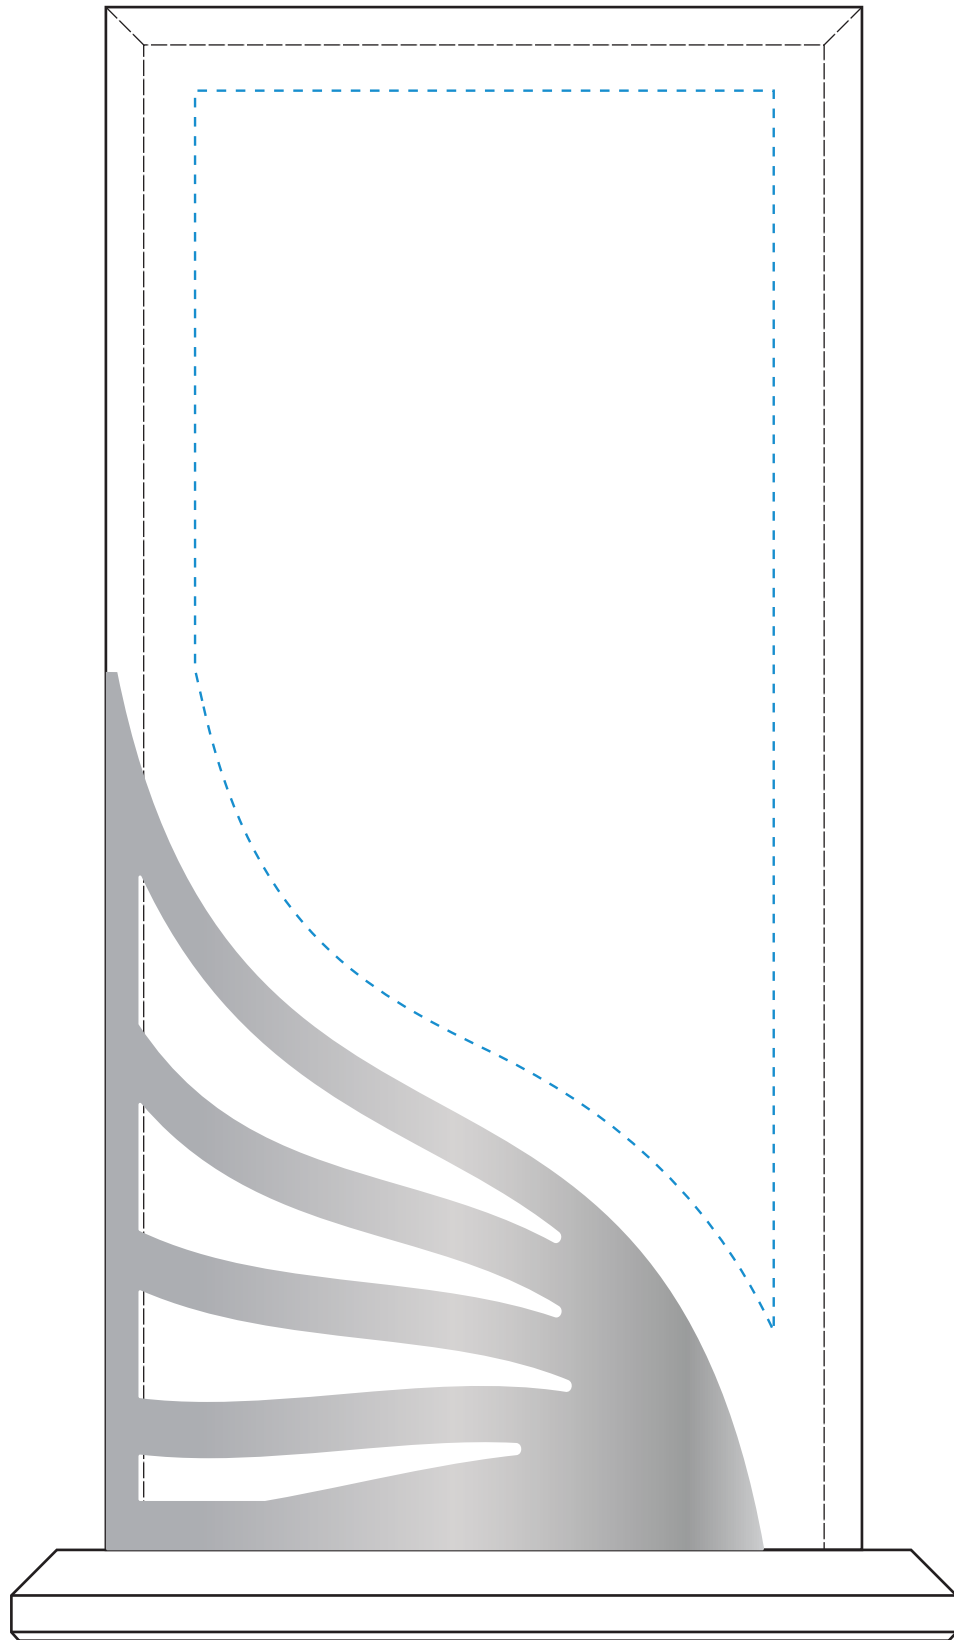

Standard Etch: Reverse

4160 CROSBY RECTANGLE - 8.5"

Blue line represents the max image area.

ACCENT SILVER
Standard Etch: Reverse

ACCENT GOLD
Standard Etch: Reverse

4160 CROSBY RECTANGLE 8.5"
X3008SILVER

4160 CROSBY RECTANGLE 8.5"
X3008GOLD

Blue line represents the max image area.

Blue line represents the max image area.