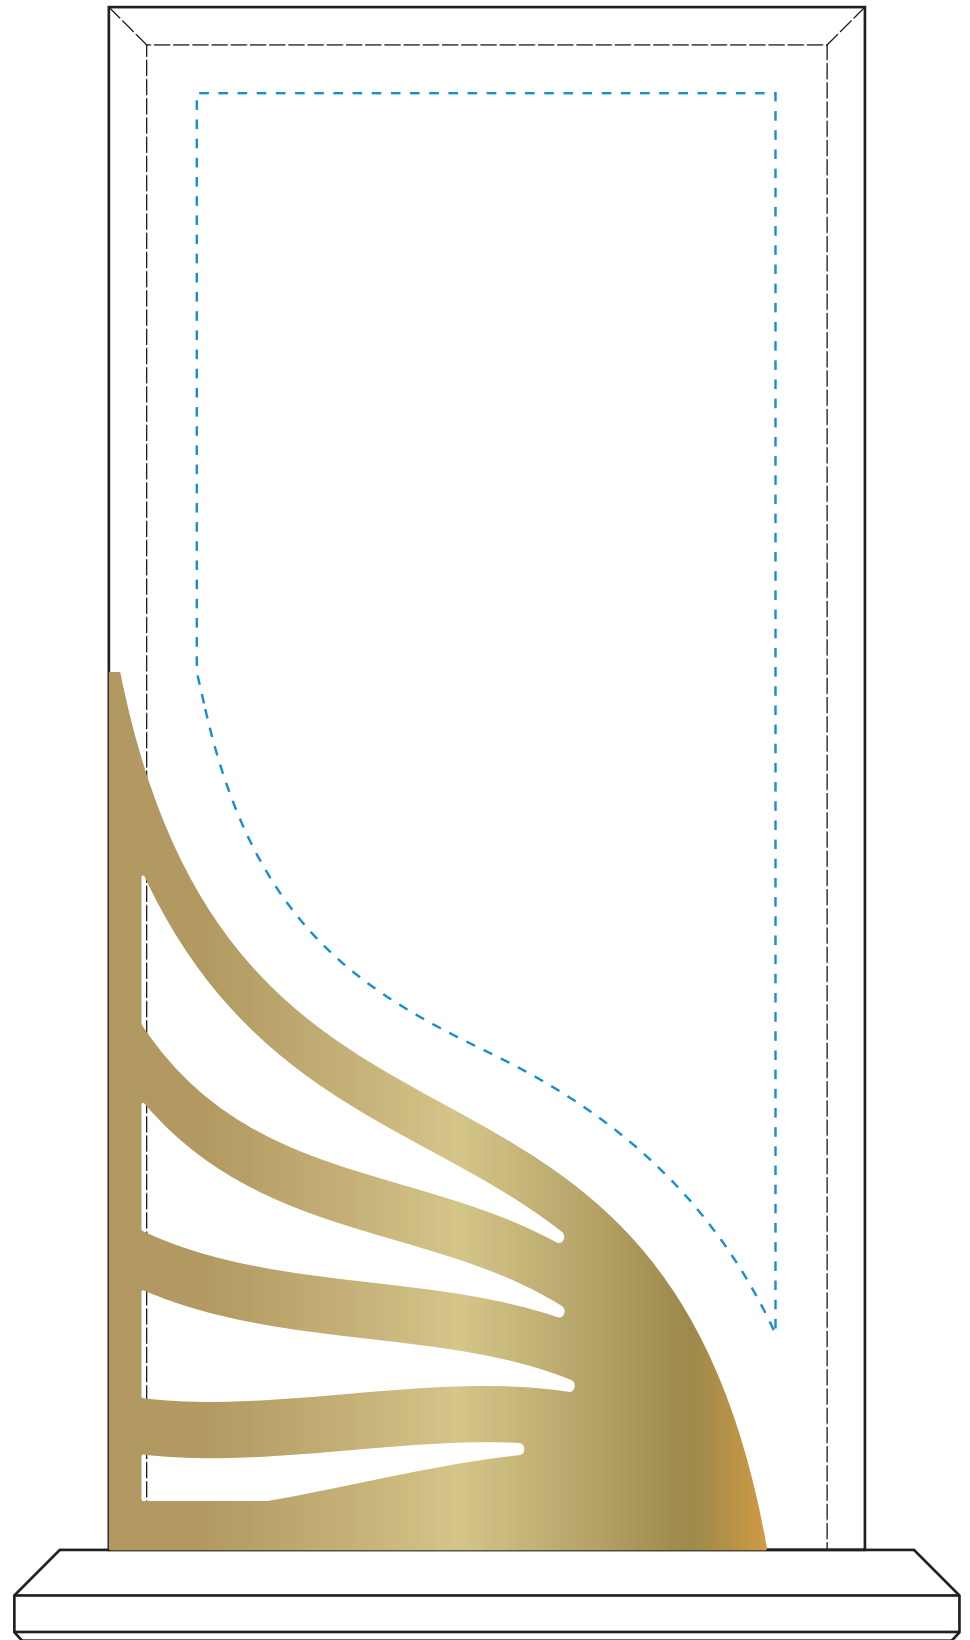

Standard Etch: Reverse

4160 CROSBY RECTANGLE - 8.5"

Blue line represents the max image area.

ACCENT SILVER
Standard Etch: Reverse

ACCENT GOLD
Standard Etch: Reverse

4160 CROSBY RECTANGLE 8.5"
X3008SILVER

4160 CROSBY RECTANGLE 8.5"
X3008GOLD

Blue line represents the max image area.

Blue line represents the max image area.