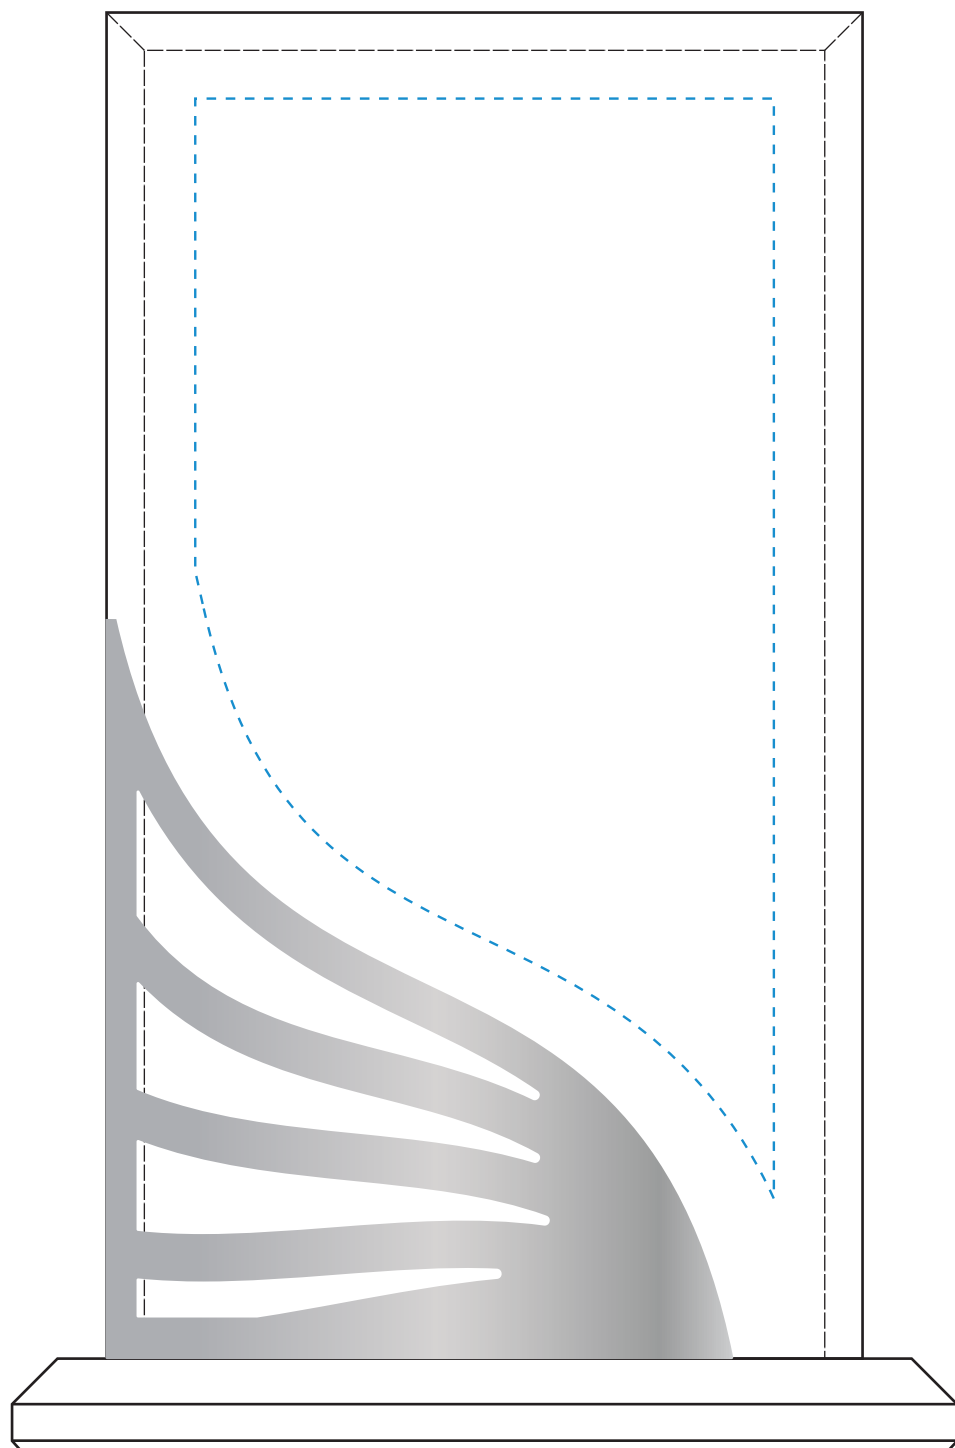

Standard Etch: Reverse

4159 CROSBY RECTANGLE 7-1/2"

Blue line represents the max image area.

ACCENT SILVER
Standard Etch: Reverse

4159 CROSBY RECTANGLE 7.5"
X3007SILVER

Blue line represents the max image area.

ACCENT GOLD
Standard Etch: Reverse

4159 CROSBY RECTANGLE 7.5"
X3007GOLD

Blue line represents the max image area.