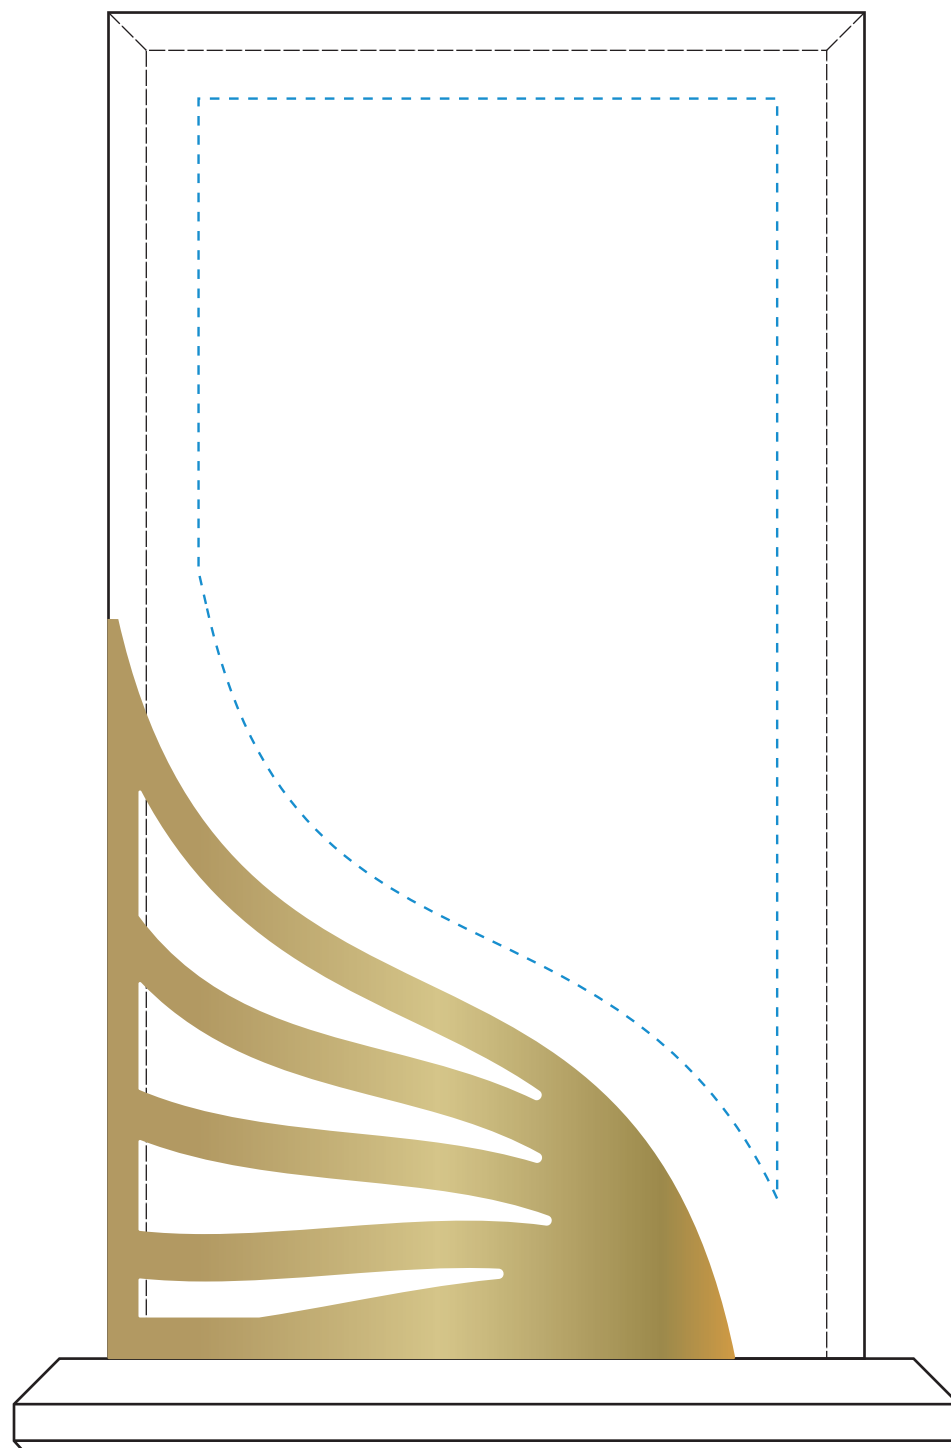

Standard Etch: Reverse

4159 CROSBY RECTANGLE 7-1/2"

Blue line represents the max image area.

ACCENT SILVER
Standard Etch: Reverse

4159 CROSBY RECTANGLE 7.5"
X3007SILVER

Blue line represents the max image area.

ACCENT GOLD
Standard Etch: Reverse

4159 CROSBY RECTANGLE 7.5"
X3007GOLD

Blue line represents the max image area.