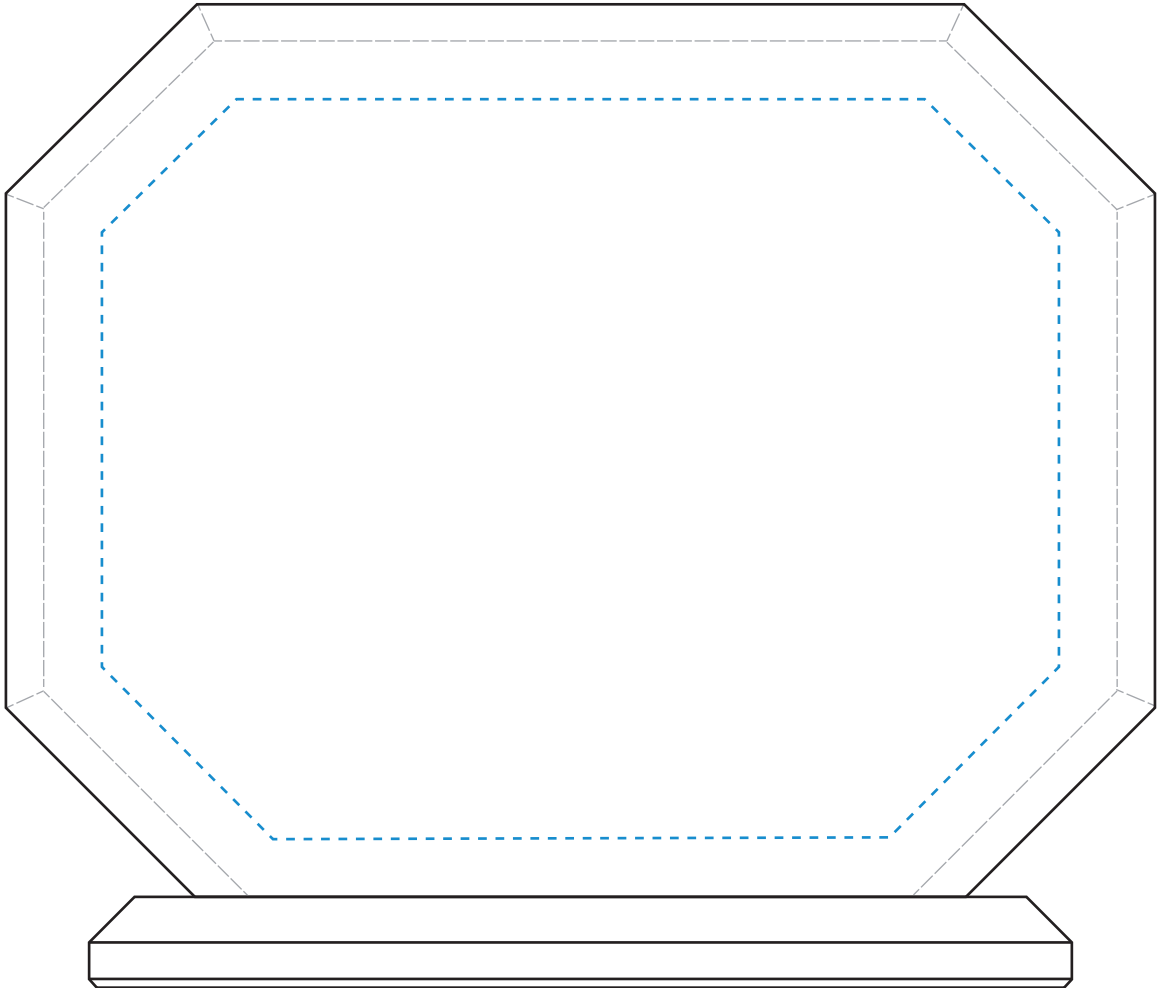

Standard Etch: Reverse

4185 CROSBY OCTAGON - 5"
Blue line represents the max image area.

ACCENT SILVER
Standard Etch: Reverse

4185 CROSBY OCTAGON - 5"
X3022SILVER

Blue line represents the max image area.

ACCENT GOLD
Standard Etch: Reverse

4185 CROSBY OCTAGON - 5"
X3022GOLD

Blue line represents the max image area.