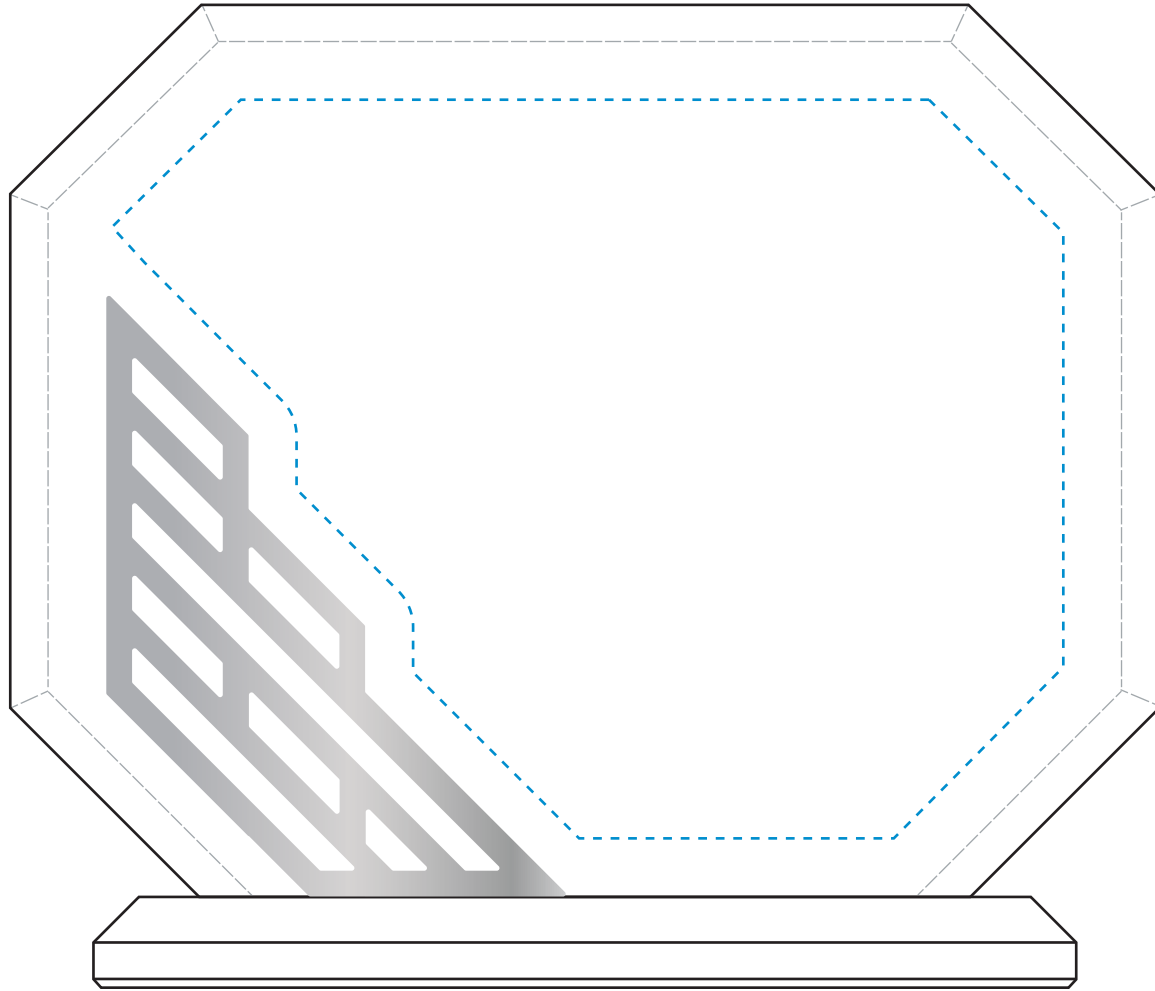

Standard Etch: Reverse

4185 CROSBY OCTAGON - 5"
Blue line represents the max image area.

ACCENT SILVER
Standard Etch: Reverse

4185 CROSBY OCTAGON - 5"
X3022SILVER

Blue line represents the max image area.

ACCENT GOLD
Standard Etch: Reverse

4185 CROSBY OCTAGON - 5"
X3022GOLD

Blue line represents the max image area.