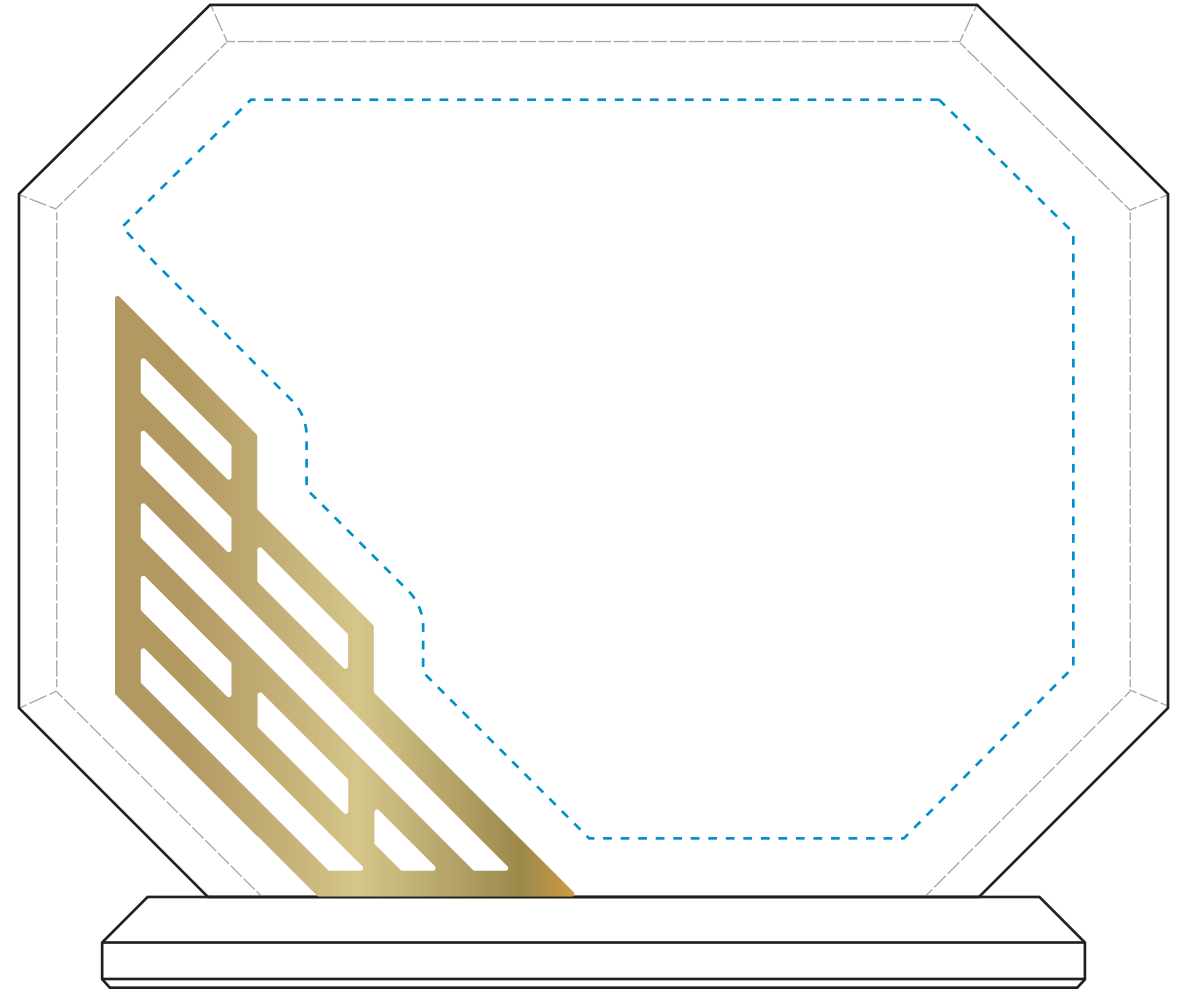

Standard Etch: Reverse

4185 CROSBY OCTAGON - 5"
Blue line represents the max image area.

ACCENT SILVER
Standard Etch: Reverse

4185 CROSBY OCTAGON - 5"
X3022SILVER

Blue line represents the max image area.

ACCENT GOLD
Standard Etch: Reverse

4185 CROSBY OCTAGON - 5"
X3022GOLD

Blue line represents the max image area.