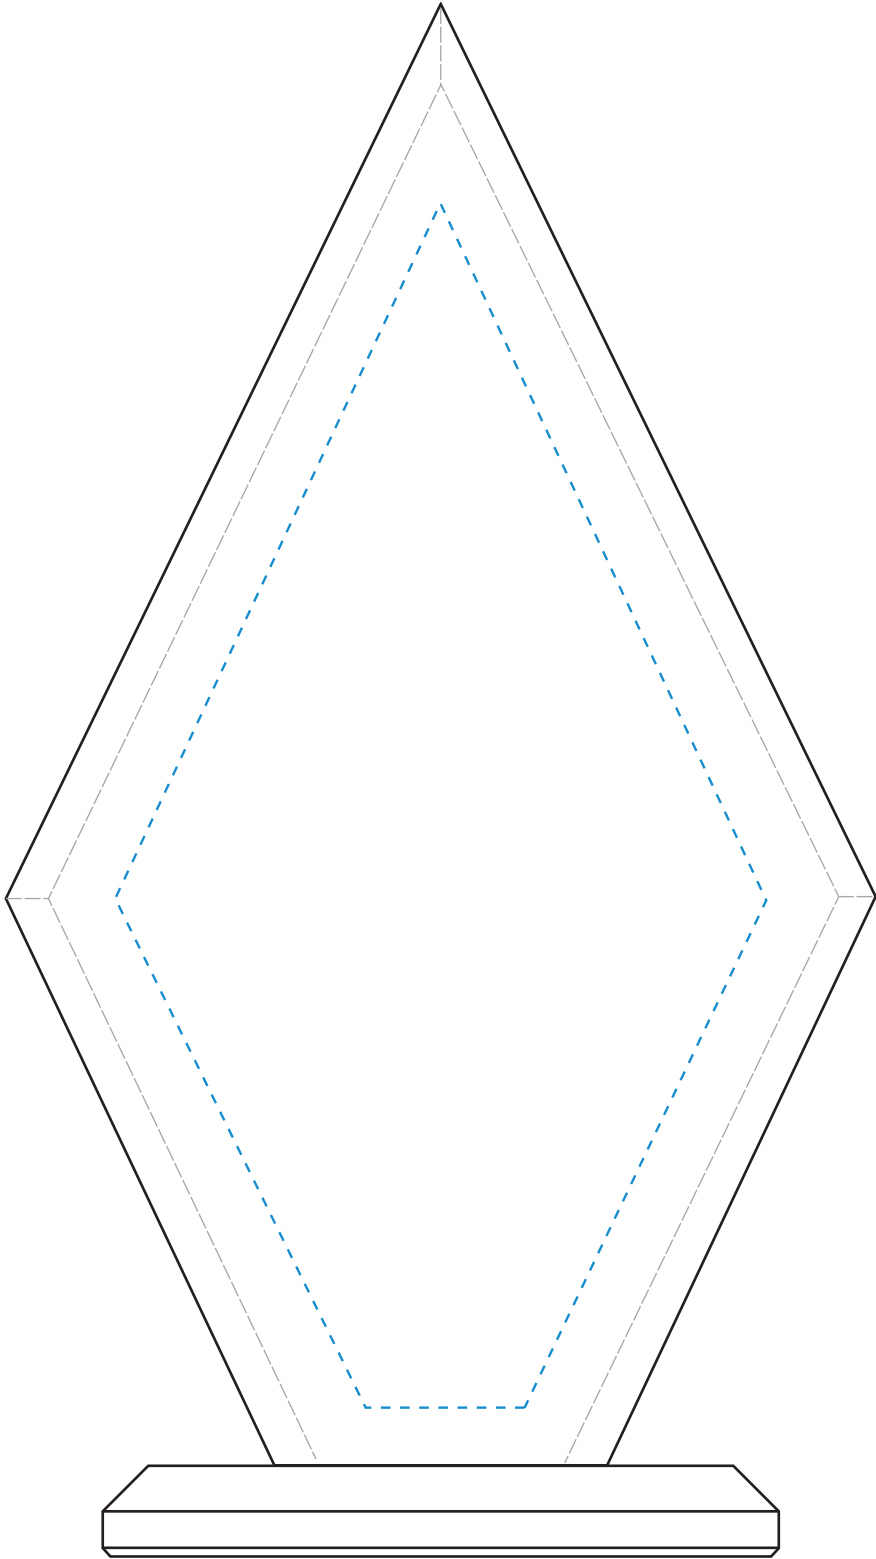

Standard Etch: Reverse

4177 CROSBY DIAMOND - 8"

Blue line represents the max image area.

**ACCENT SILVER**  
Standard Etch: Reverse

**4177 CROSBY DIAMOND - 8"**  
**X3018SILVER**

Blue line represents the max image area.

**ACCENT GOLD**  
Standard Etch: Reverse

**4177 CROSBY DIAMOND - 8"**  
**X3018GOLD**

Blue line represents the max image area.