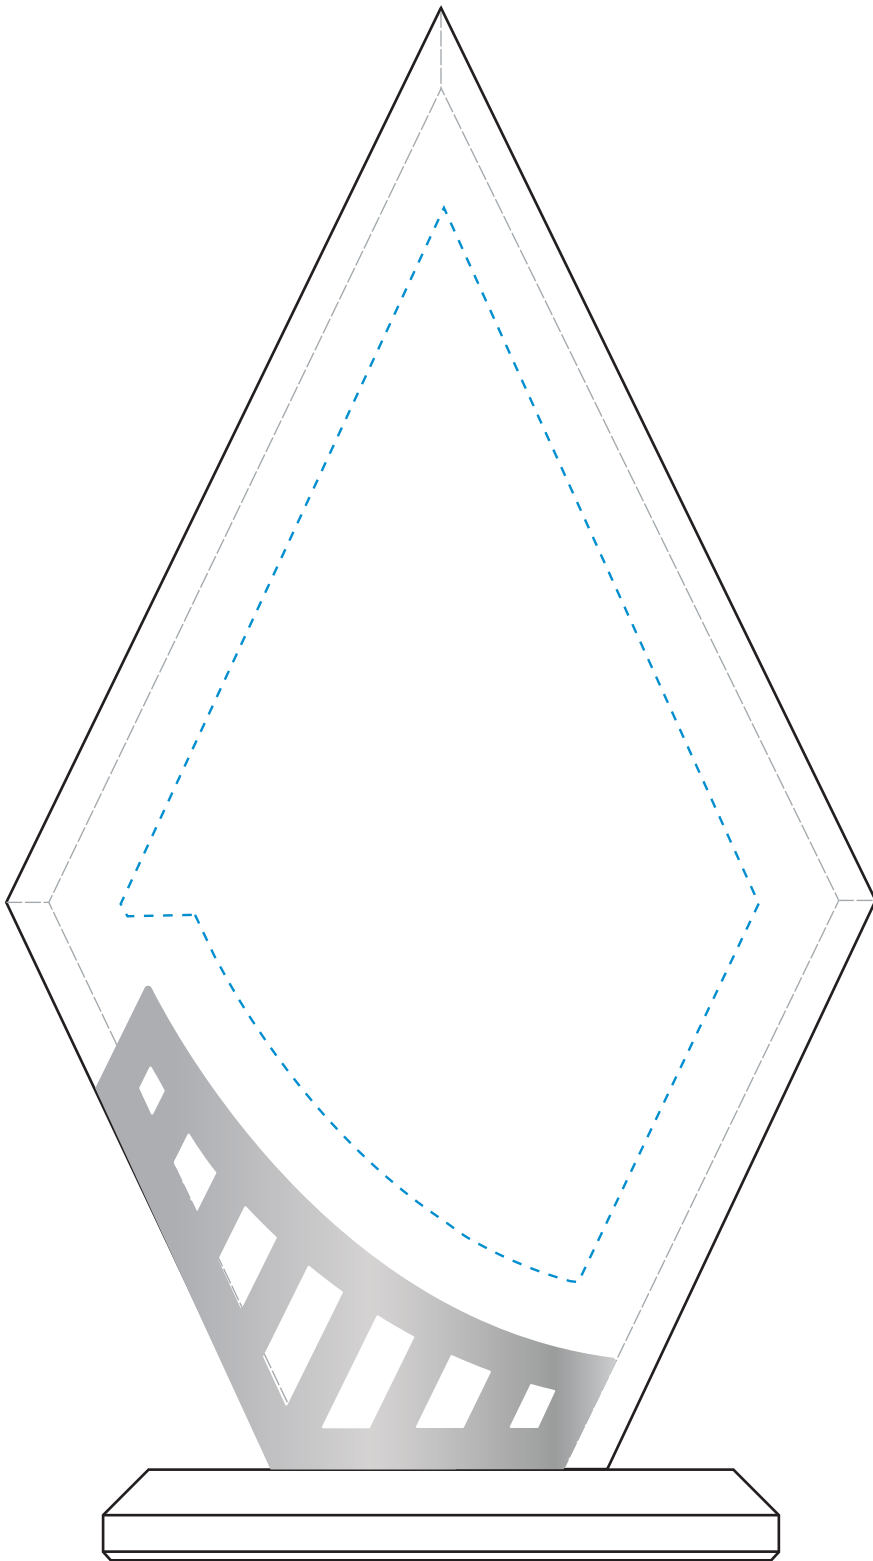

Standard Etch: Reverse

4177 CROSBY DIAMOND - 8"

Blue line represents the max image area.

**ACCENT SILVER**  
Standard Etch: Reverse

**4177 CROSBY DIAMOND - 8"**  
**X3018SILVER**

Blue line represents the max image area.

**ACCENT GOLD**  
Standard Etch: Reverse

**4177 CROSBY DIAMOND - 8"**  
**X3018GOLD**

Blue line represents the max image area.