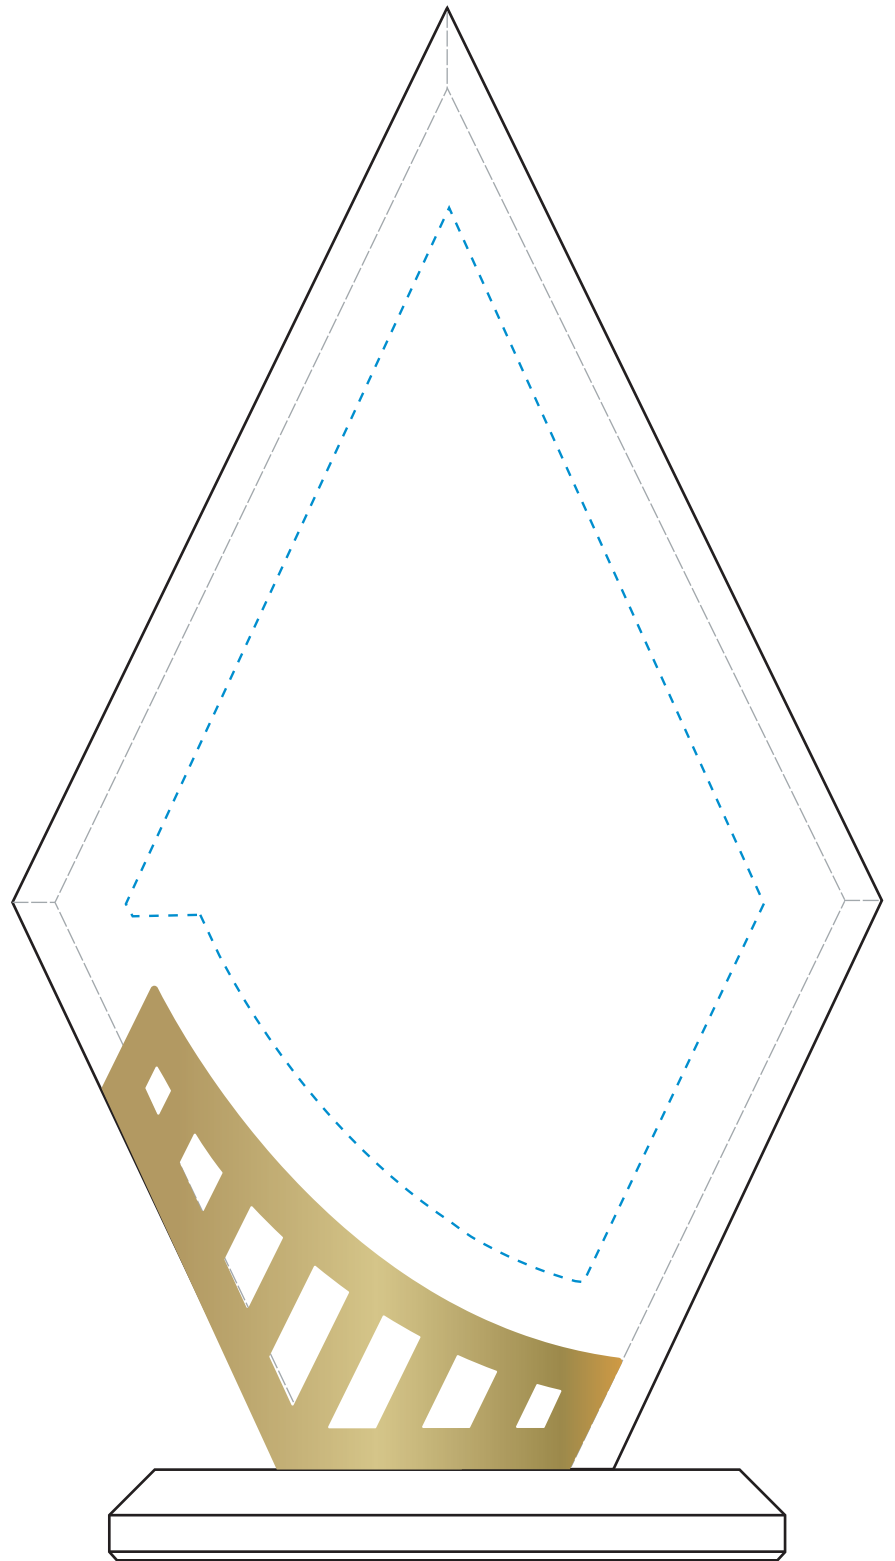

Standard Etch: Reverse

4177 CROSBY DIAMOND - 8"

Blue line represents the max image area.

**ACCENT SILVER**  
Standard Etch: Reverse

**4177 CROSBY DIAMOND - 8"**  
**X3018SILVER**

Blue line represents the max image area.

**ACCENT GOLD**  
Standard Etch: Reverse

**4177 CROSBY DIAMOND - 8"**  
**X3018GOLD**

Blue line represents the max image area.