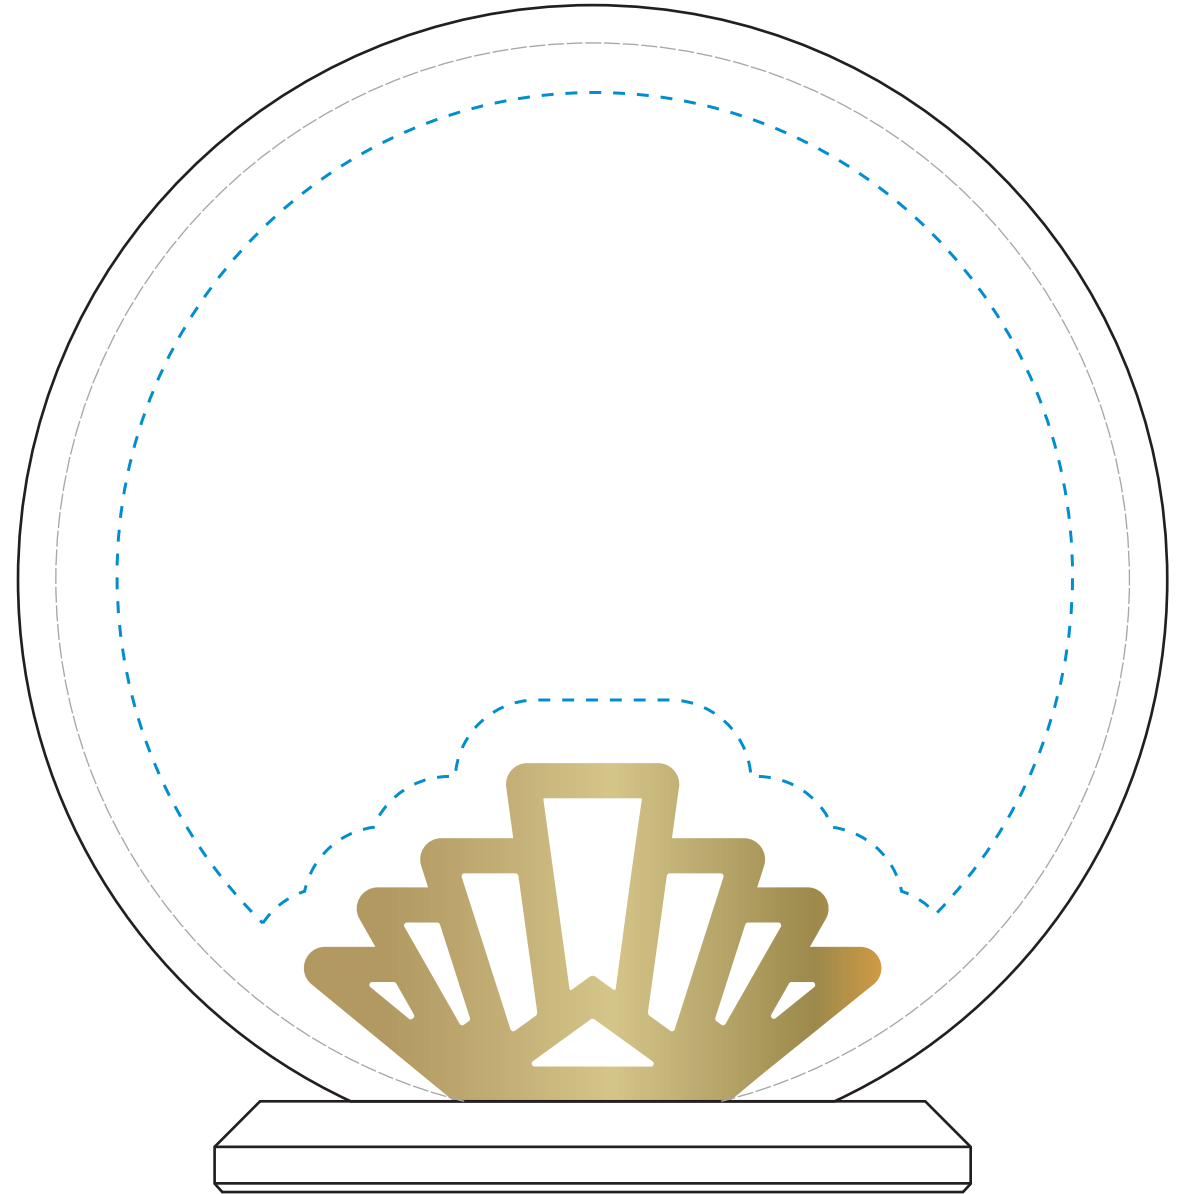

Standard Etch: Reverse

4166 CROSBY CIRCLE 6" W

Blue line represents the max image area.

ACCENT SILVER
Standard Etch: Reverse

4166 CROSBY CIRCLE 6" W
X3011SILVER

Blue line represents the max image area.

ACCENT GOLD
Standard Etch: Reverse

4166 CROSBY CIRCLE 6" W
X3011GOLD

Blue line represents the max image area.