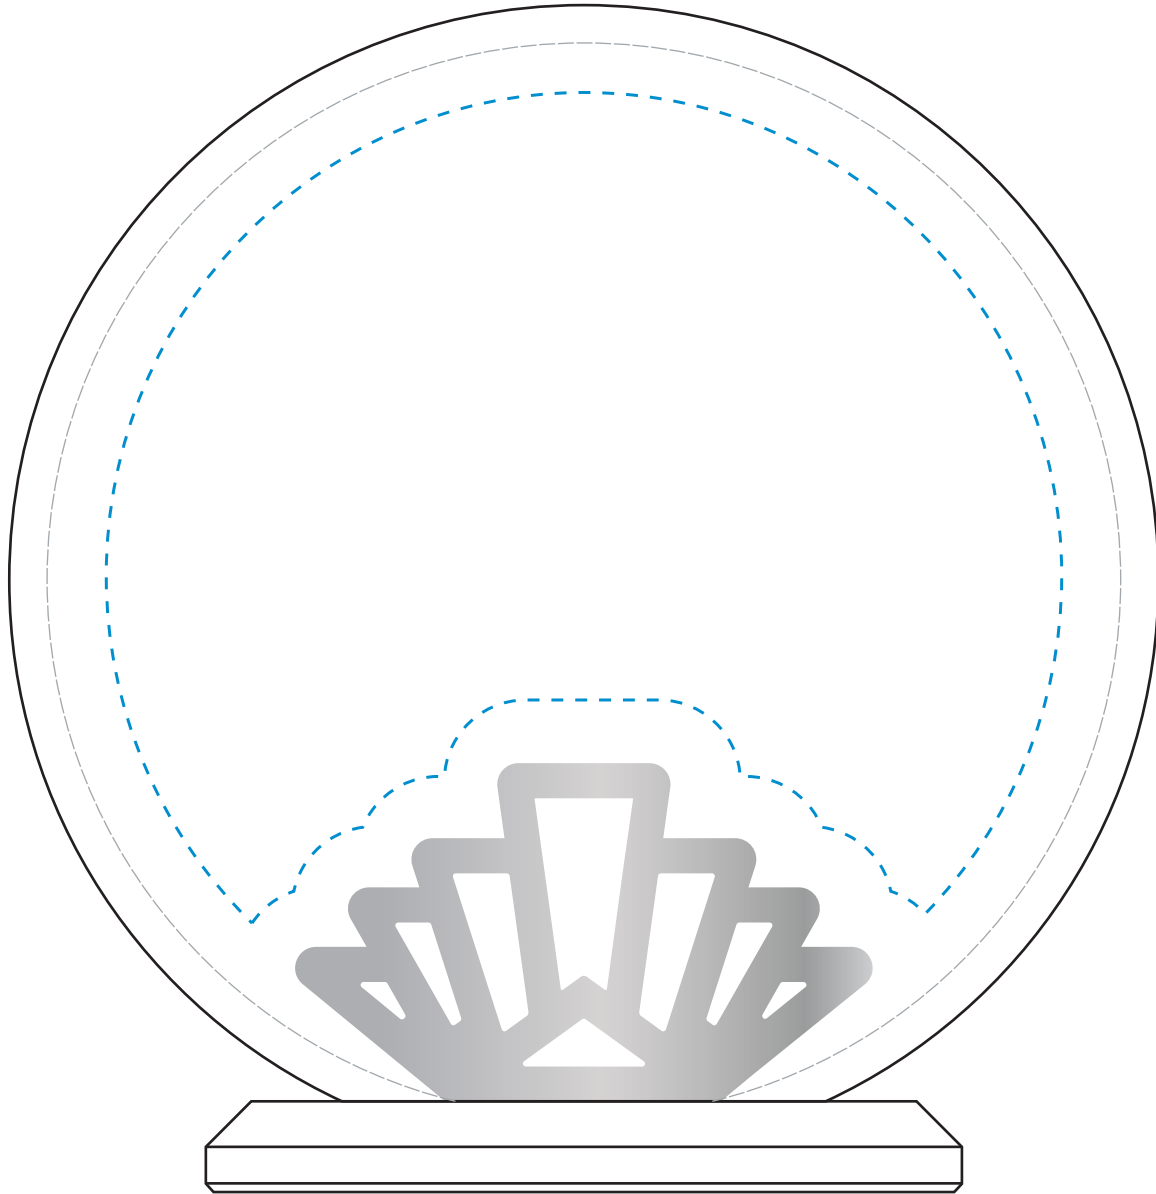

Standard Etch: Reverse

4166 CROSBY CIRCLE 6" W

Blue line represents the max image area.

ACCENT SILVER
Standard Etch: Reverse

4166 CROSBY CIRCLE 6" W
X3011SILVER

Blue line represents the max image area.

ACCENT GOLD
Standard Etch: Reverse

4166 CROSBY CIRCLE 6" W
X3011GOLD

Blue line represents the max image area.