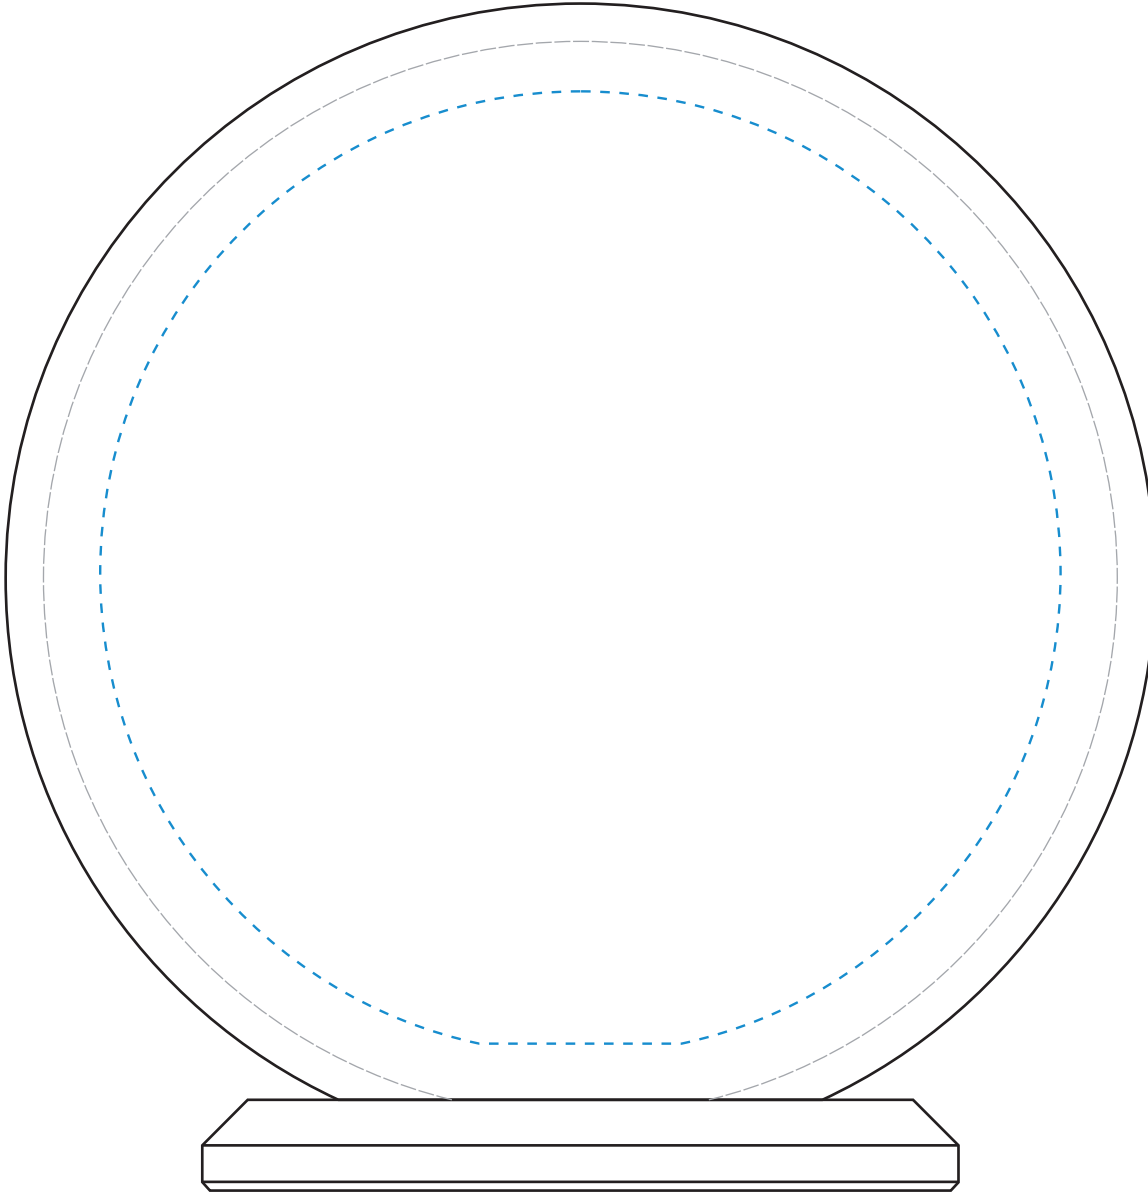

Standard Etch: Reverse

4166 CROSBY CIRCLE 6" W

Blue line represents the max image area.

ACCENT SILVER
Standard Etch: Reverse

4166 CROSBY CIRCLE 6" W
X3011SILVER

Blue line represents the max image area.

ACCENT GOLD
Standard Etch: Reverse

4166 CROSBY CIRCLE 6" W
X3011GOLD

Blue line represents the max image area.