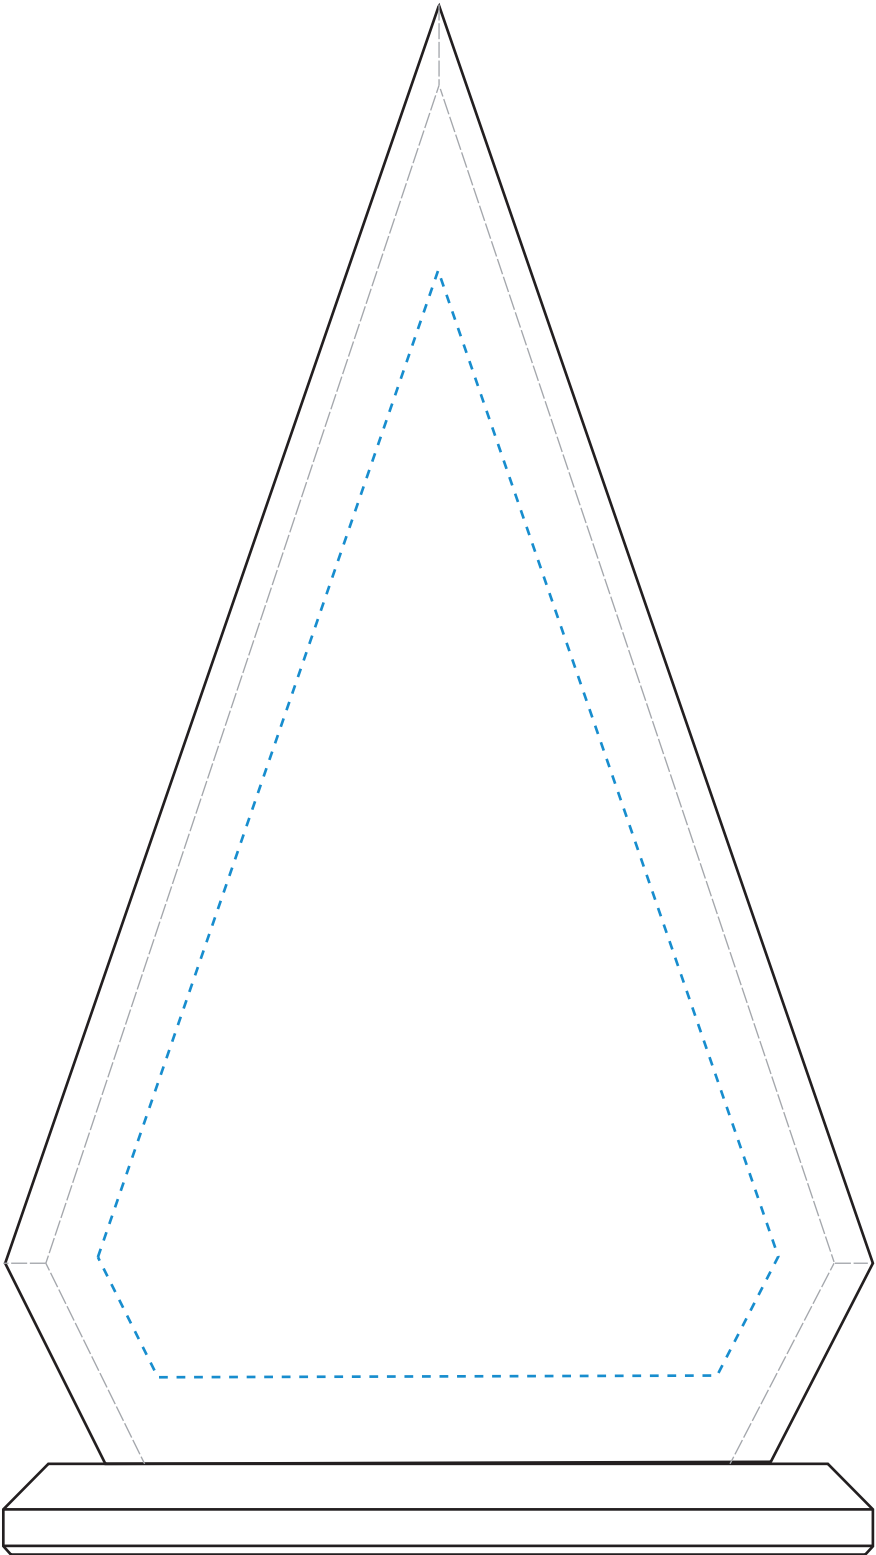

Standard Etch: Reverse

4182 CROSBY CHATEAU - 8"

Blue line represents the max image area.

**ACCENT SILVER**  
Standard Etch: Reverse

**4182 CROSBY CHATEAU 8"**  
**X3021SILVER**

Blue line represents the max image area.

**ACCENT GOLD**  
Standard Etch: Reverse

**4182 CROSBY CHATEAU 8" 7"**  
**X3021GOLD**

Blue line represents the max image area.