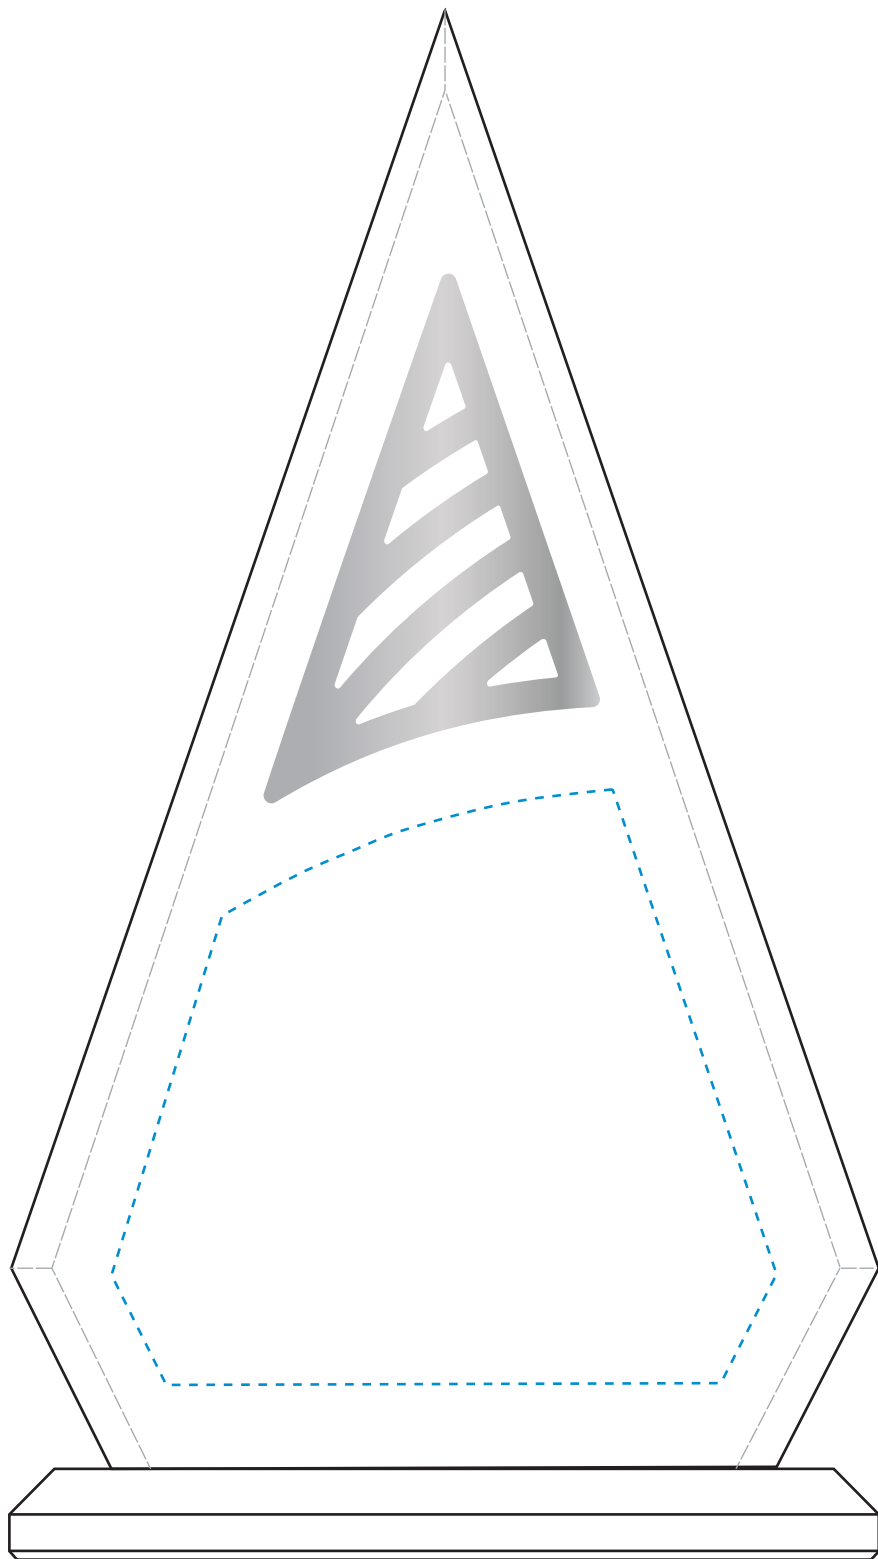

Standard Etch: Reverse

4182 CROSBY CHATEAU - 8"

Blue line represents the max image area.

**ACCENT SILVER**  
Standard Etch: Reverse

**4182 CROSBY CHATEAU 8"**  
**X3021SILVER**

Blue line represents the max image area.

**ACCENT GOLD**  
Standard Etch: Reverse

**4182 CROSBY CHATEAU 8" 7"**  
**X3021GOLD**

Blue line represents the max image area.