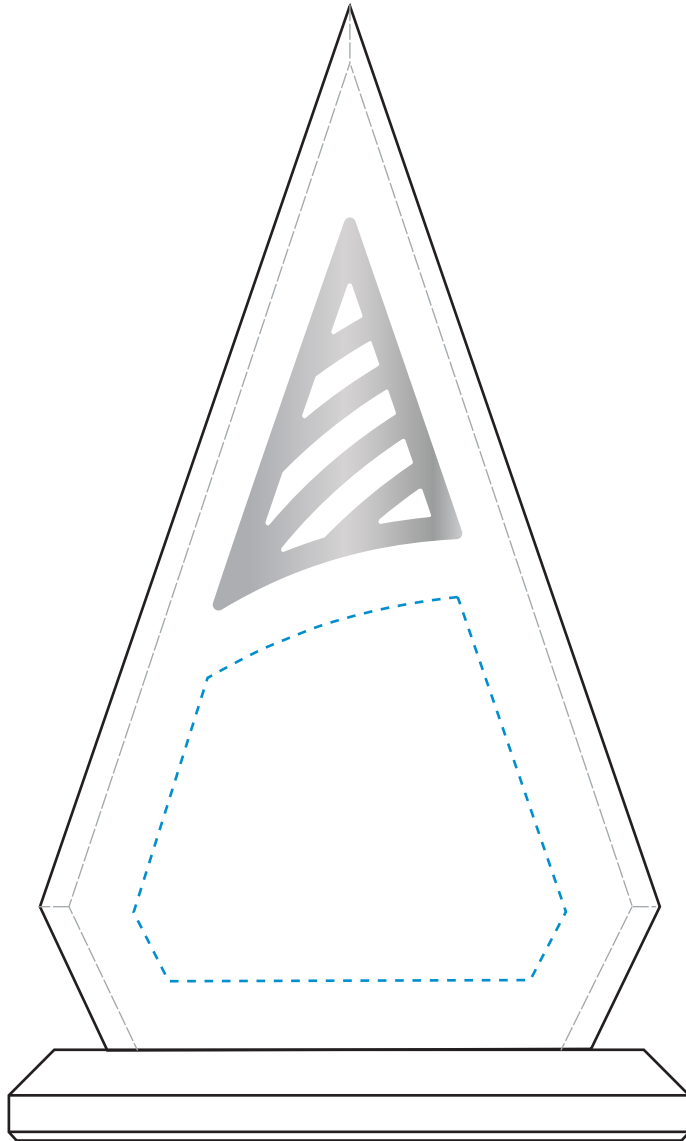

Standard Etch: Reverse

4180 CROSBY CHATEAU - 6"

Blue line represents the max image area.

**ACCENT SILVER**

Standard Etch: Reverse

**4180 CROSBY CHATEAU 6"**  
**X3019SILVER**

Blue line represents the max image area.

**ACCENT GOLD**

Standard Etch: Reverse

**4180 CROSBY CHATEAU 6"**  
**X3019GOLD**

Blue line represents the max image area.