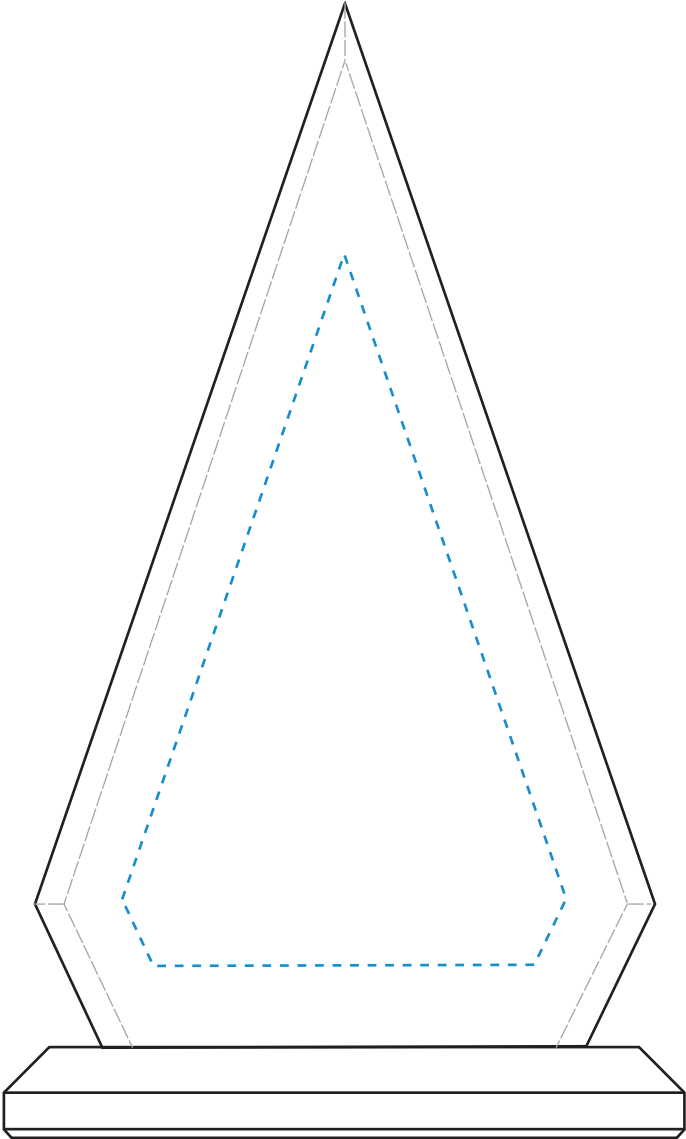

Standard Etch: Reverse

4180 CROSBY CHATEAU - 6"

Blue line represents the max image area.

**ACCENT SILVER**

Standard Etch: Reverse

**4180 CROSBY CHATEAU 6"**  
**X3019SILVER**

Blue line represents the max image area.

**ACCENT GOLD**

Standard Etch: Reverse

**4180 CROSBY CHATEAU 6"**  
**X3019GOLD**

Blue line represents the max image area.