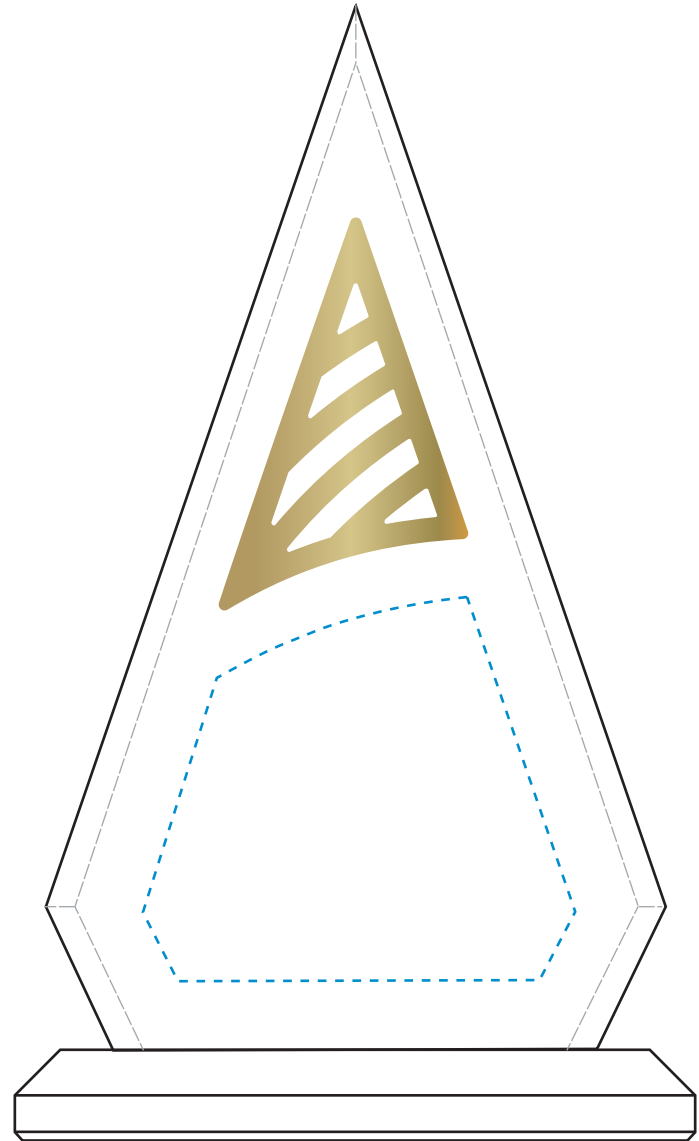

Standard Etch: Reverse

4180 CROSBY CHATEAU - 6"

Blue line represents the max image area.

**ACCENT SILVER**

Standard Etch: Reverse

**4180 CROSBY CHATEAU 6"**  
**X3019SILVER**

Blue line represents the max image area.

**ACCENT GOLD**

Standard Etch: Reverse

**4180 CROSBY CHATEAU 6"**  
**X3019GOLD**

Blue line represents the max image area.