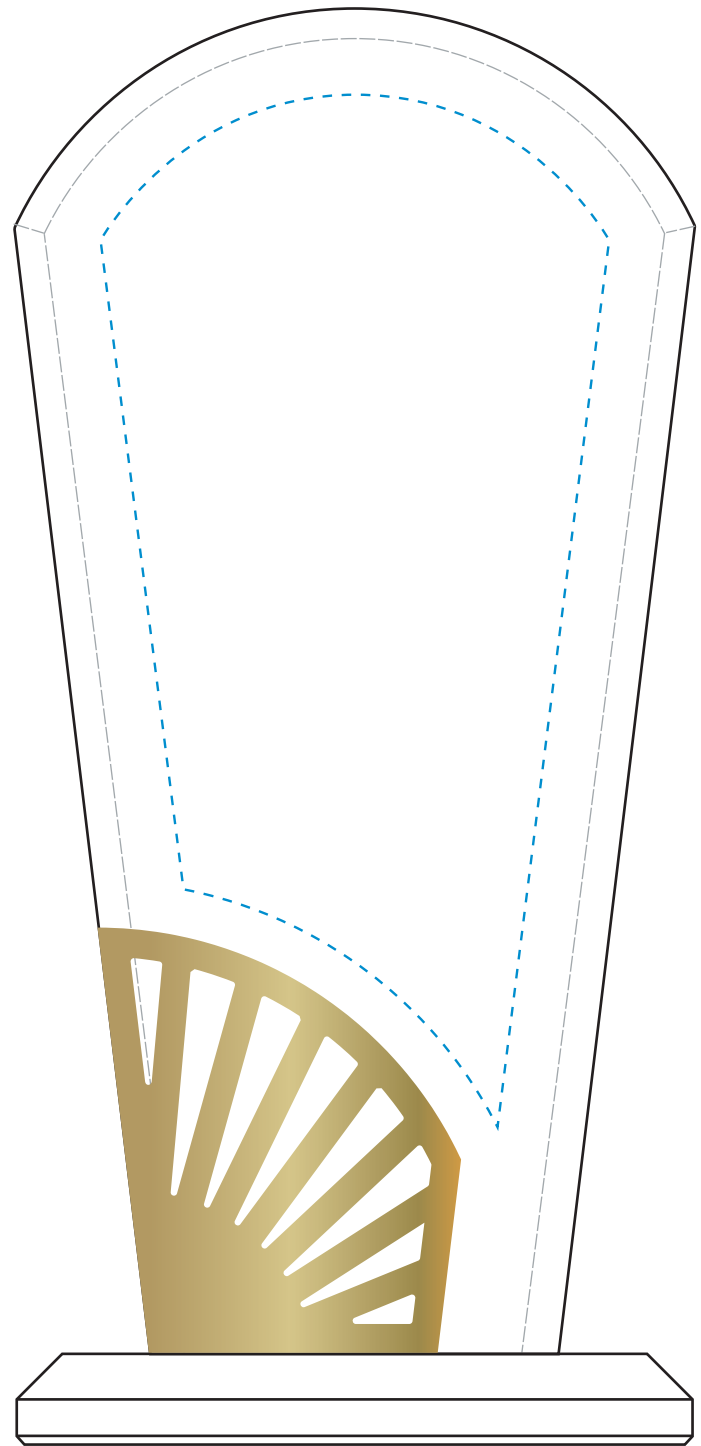

Standard Etch: Reverse

4151 CROSBY ARCH 7-1/2"

Blue line represents the max image area.

ACCENT SILVER
Standard Etch: Reverse

4151 CROSBY ARCH - 7.5"
X3001SILVER

Blue line represents the max image area.

ACCENT GOLD
Standard Etch: Reverse

4151 CROSBY ARCH - 7.5"
X3001GOLD

Blue line represents the max image area.