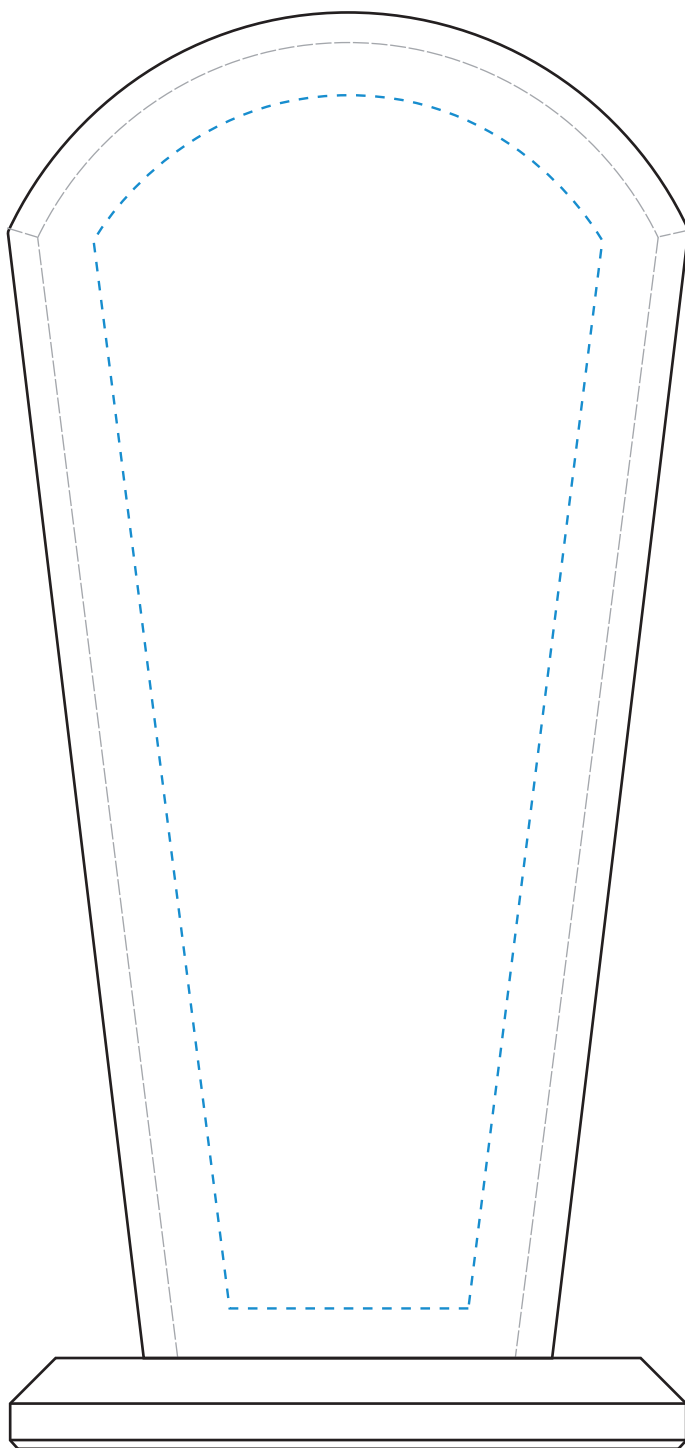

Standard Etch: Reverse

4151 CROSBY ARCH 7-1/2"

Blue line represents the max image area.

ACCENT SILVER
Standard Etch: Reverse

4151 CROSBY ARCH - 7.5"
X3001SILVER

Blue line represents the max image area.

ACCENT GOLD
Standard Etch: Reverse

4151 CROSBY ARCH - 7.5"
X3001GOLD

Blue line represents the max image area.