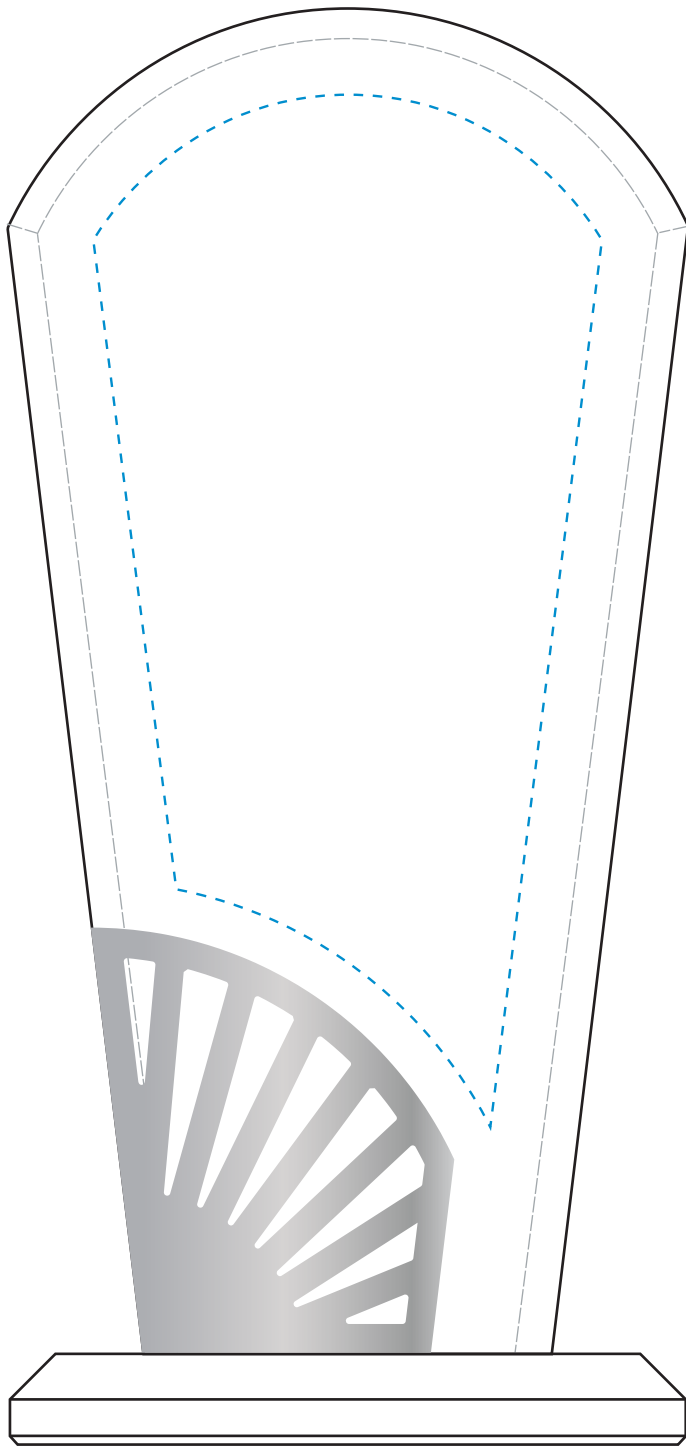

Standard Etch: Reverse

4151 CROSBY ARCH 7-1/2"

Blue line represents the max image area.

ACCENT SILVER
Standard Etch: Reverse

4151 CROSBY ARCH - 7.5"
X3001SILVER

Blue line represents the max image area.

ACCENT GOLD
Standard Etch: Reverse

4151 CROSBY ARCH - 7.5"
X3001GOLD

Blue line represents the max image area.