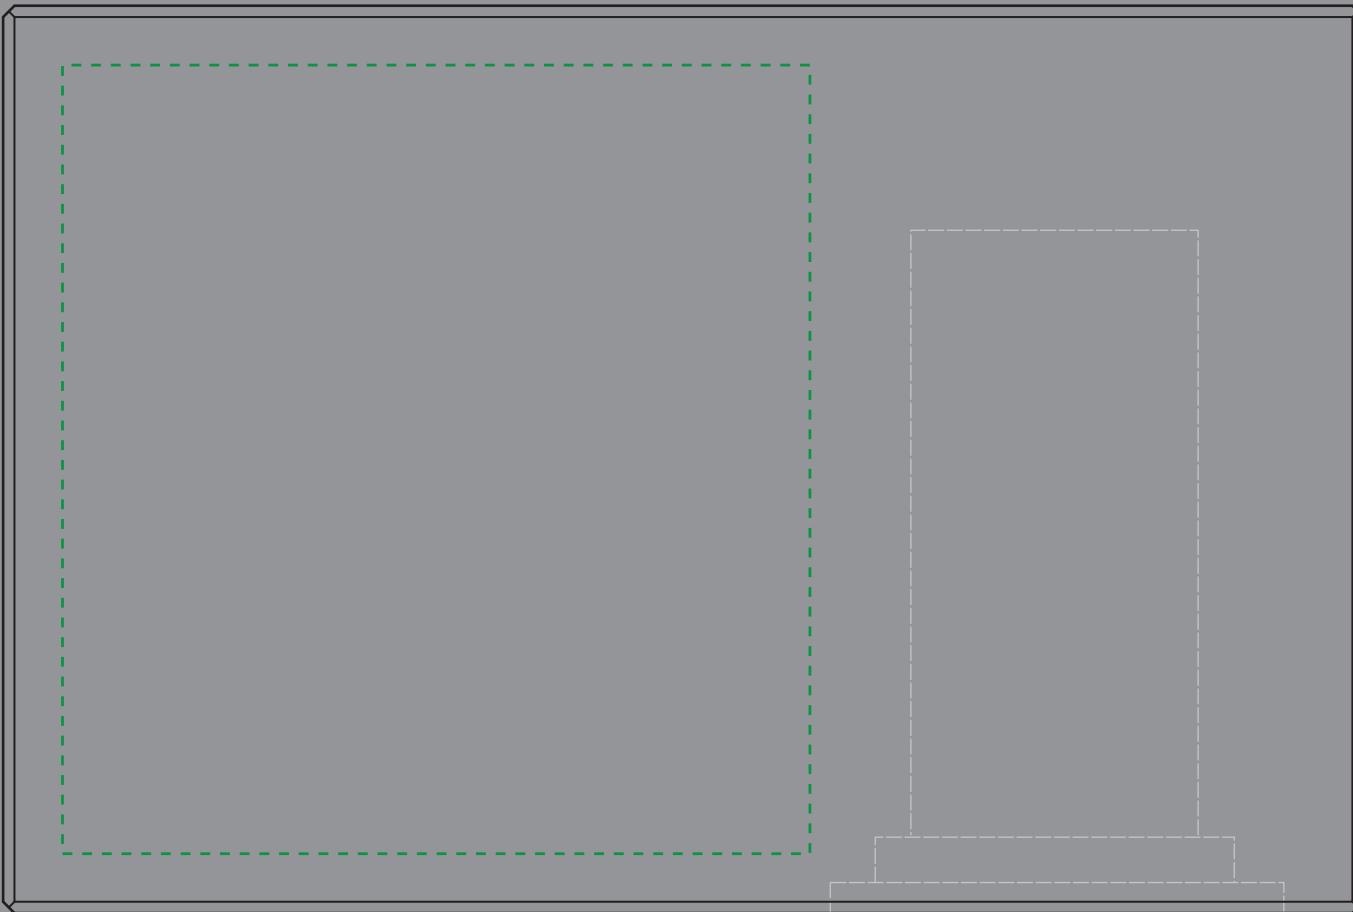

Subsurface Top View

Subsurface Front View

Subsurface Left Side View

8213 Courtney Rectangle - 7"
(120 x 180 x 80mm)

Green line represents the max image area.
(image area varies depending on depth of piece & placement of art)