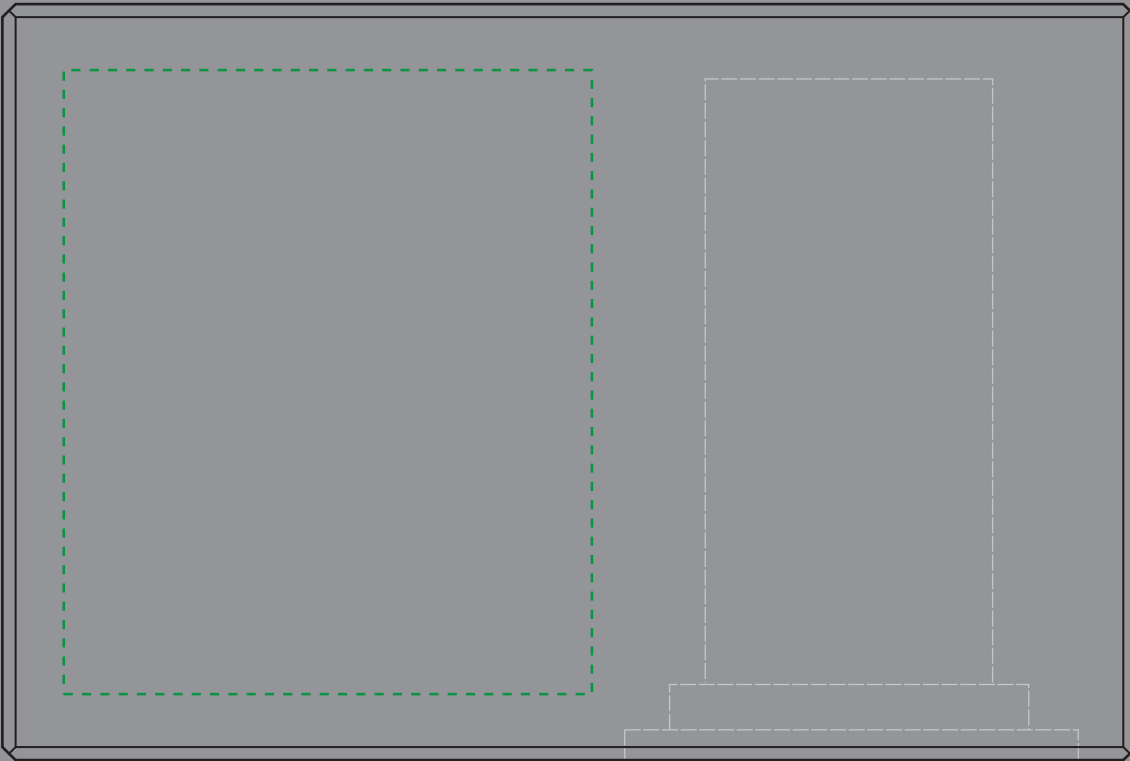

Subsurface Top View

Subsurface Front View

Subsurface Left Side View

8212 Courtney Rectangle - 5-3/4"
(150 x 100 x 76mm)

Green line represents the max image area.
(image area varies depending on depth of piece & placement of art)