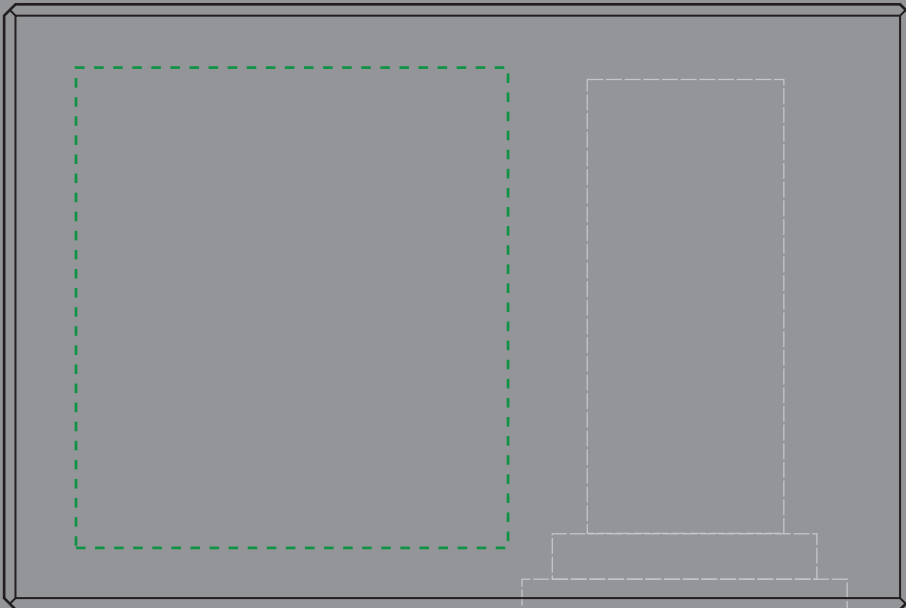

## Subsurface Top View

## Subsurface Front View

## Subsurface Left Side View

8211 Courtney Rectangle - 4-3/4"  
(120 x 80 x 60mm)

Green line represents the max image area.  
(image area varies depending on depth of piece & placement of art)