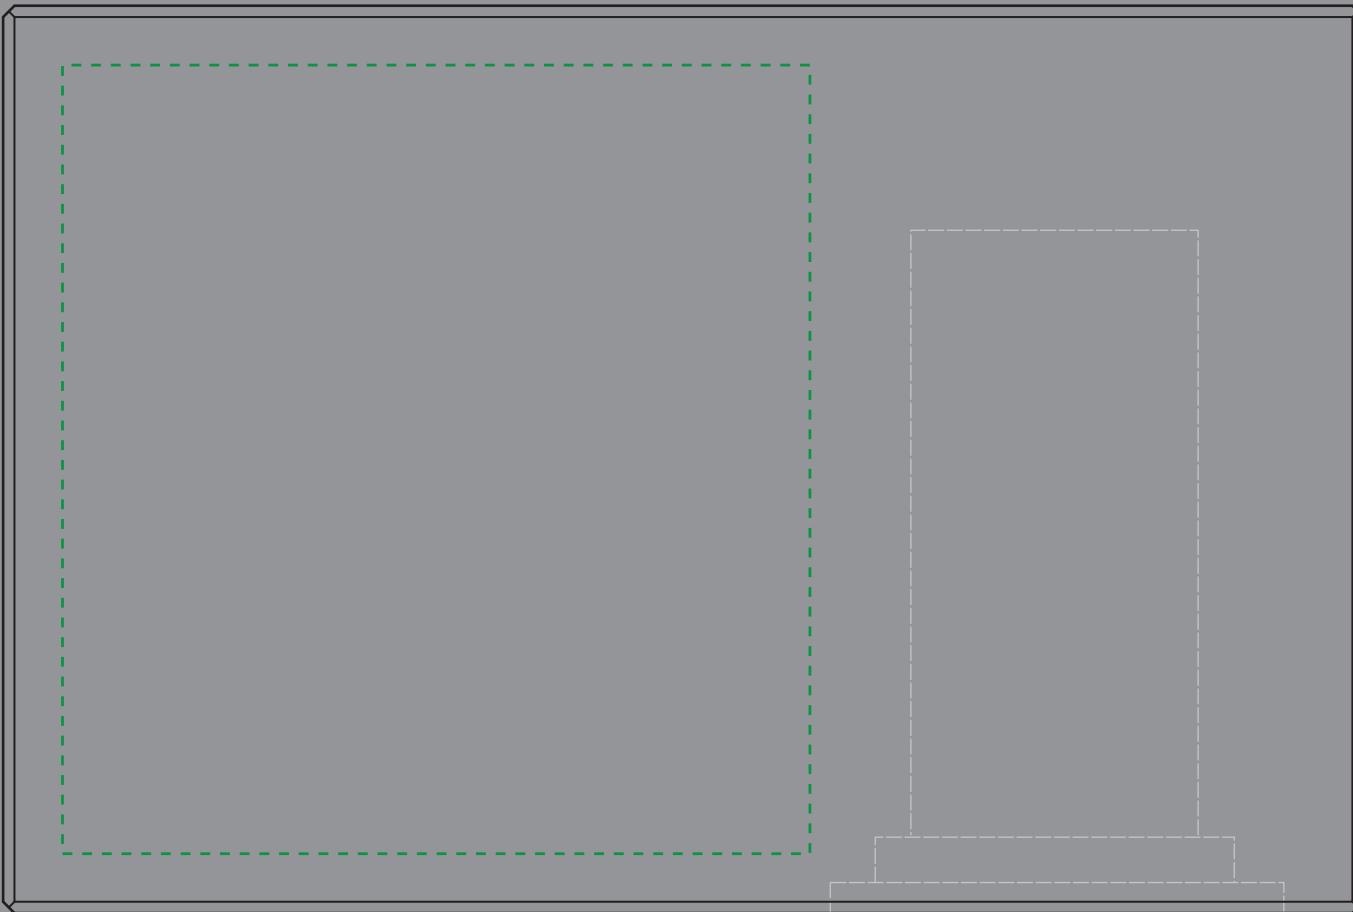

*Subsurface Top View*

*Subsurface Front View*

*Subsurface Left Side View*

8203 Courtney Rectangle with Base - 7"  
(120 x 180 x 80mm)

Green line represents the max image area.  
(image area varies depending on depth of piece & placement of art)