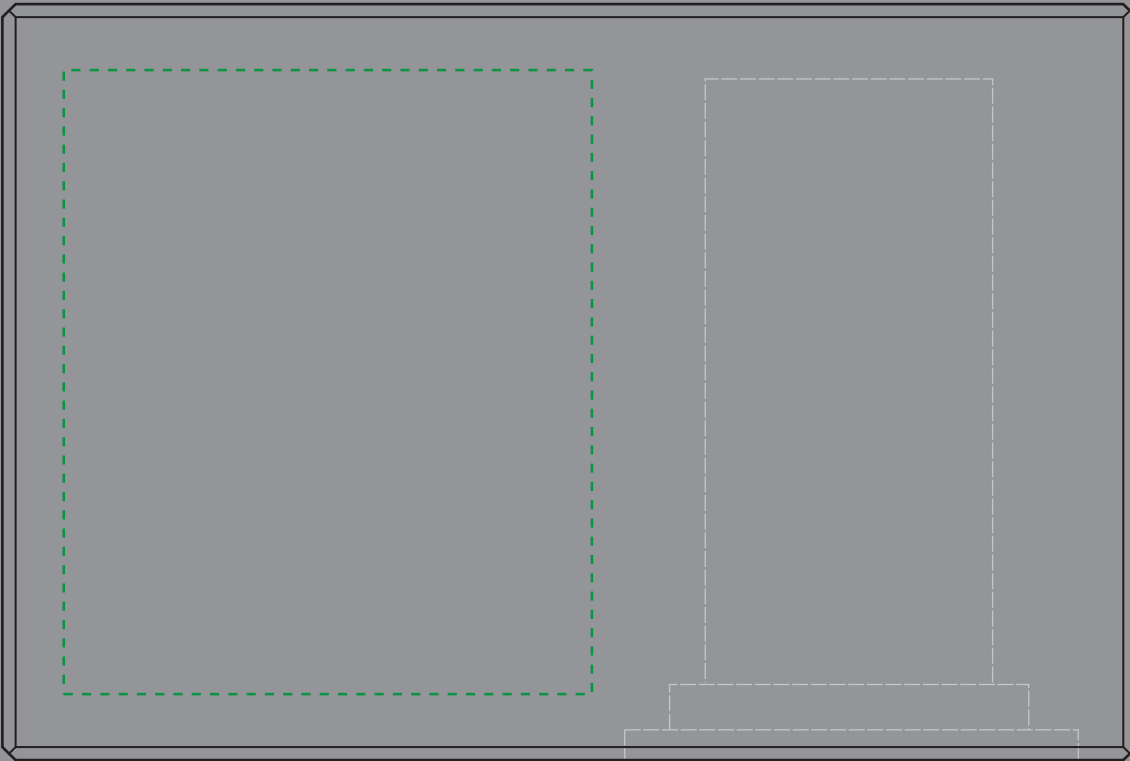

Subsurface Top View

Subsurface Front View

Subsurface Left Side View

8202 Courtney Rectangle with Base - 5-3/4"
(150 x 100 x 76mm)

Green line represents the max image area.
(image area varies depending on depth of piece & placement of art)