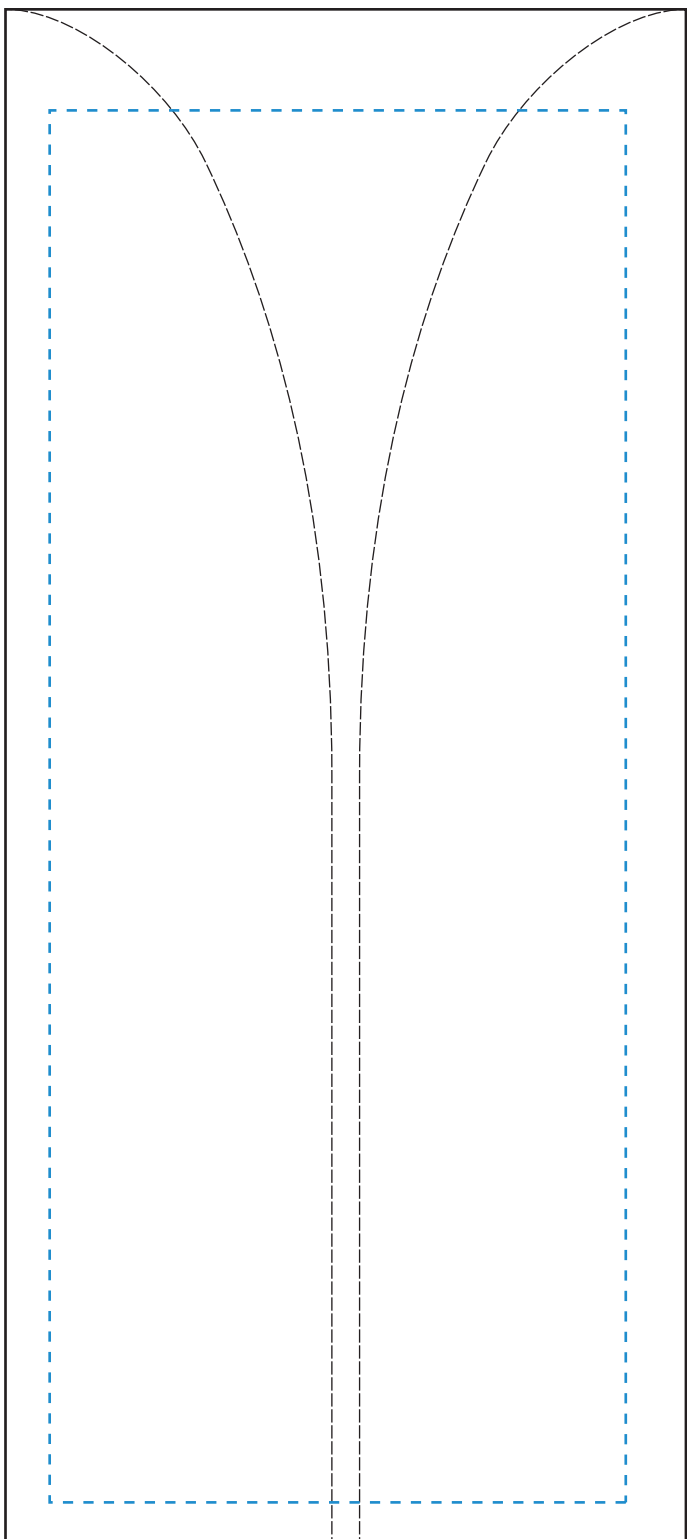

TOP VIEW

Standard Etch: Front

4129 COSMOPOLITAN AWARD 8"

Blue line represents the max image area.

SIDE VIEW