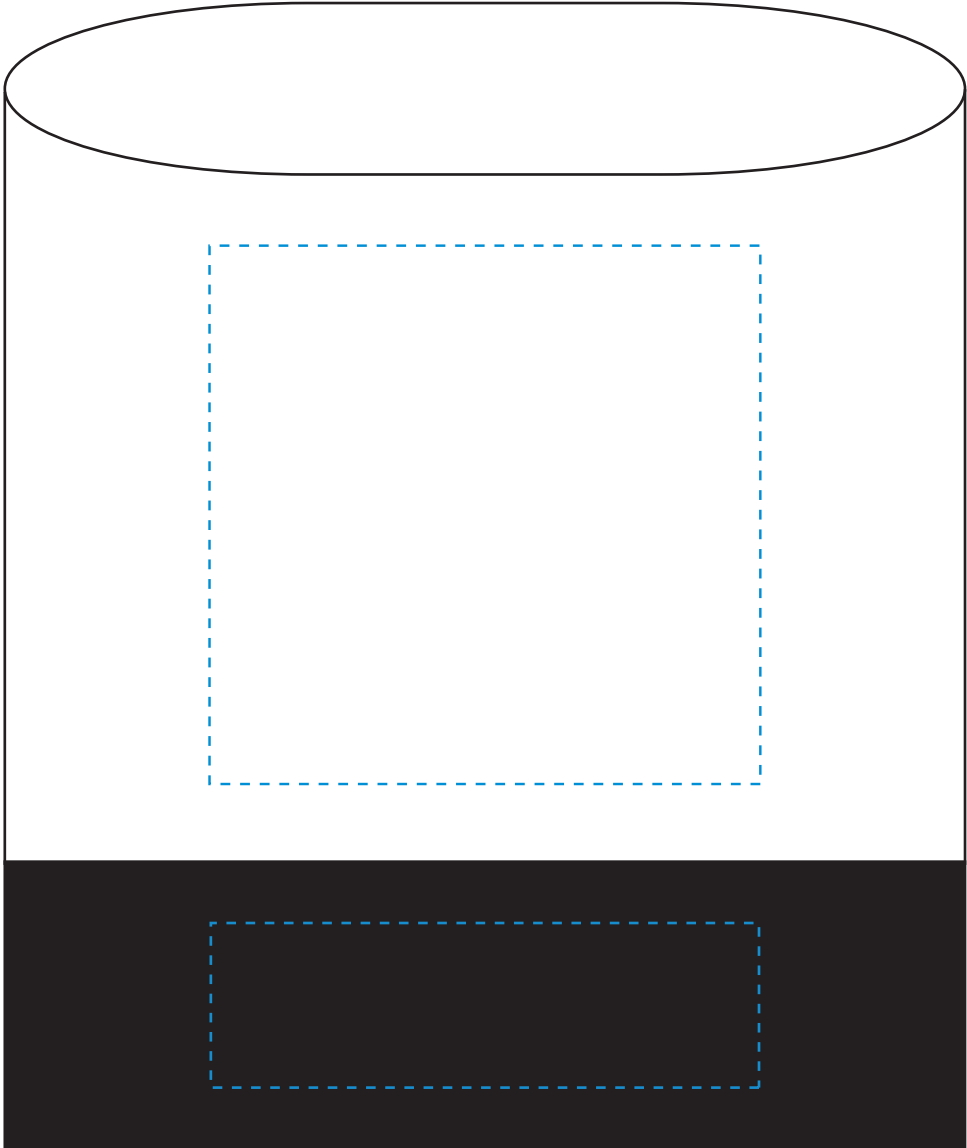

Standard Etch: Front

Standard Etch: Reverse

Etch: Front

6927 COSMO OVAL - 6"  
Blue line represents the max image area.