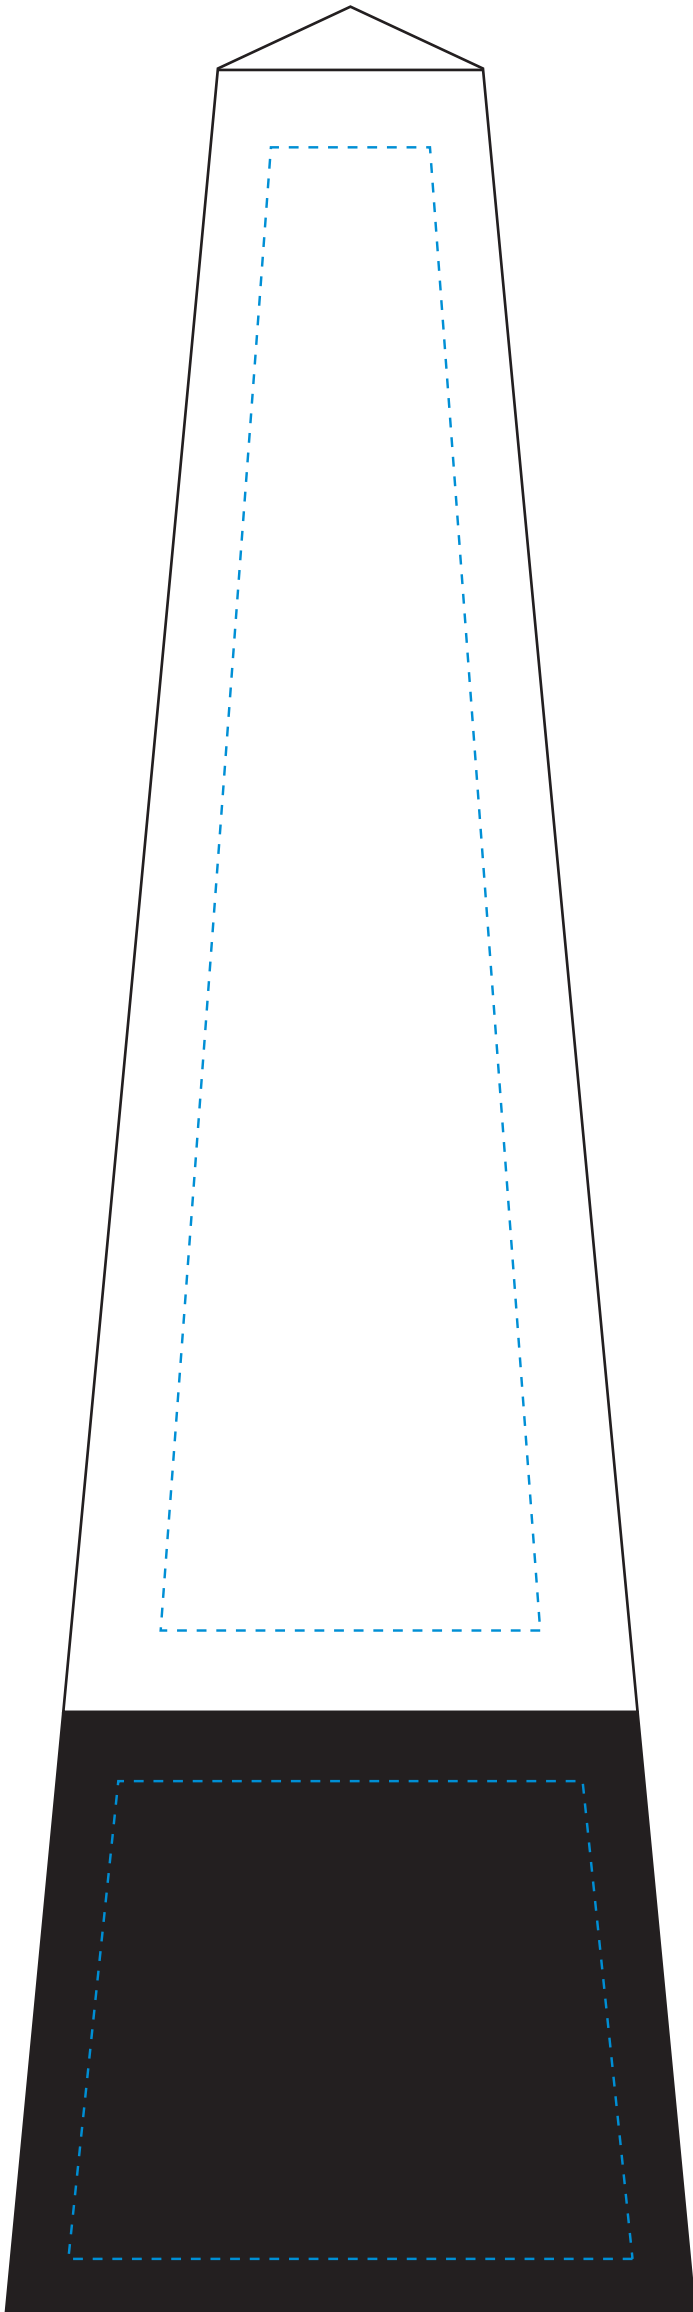

Standard Etch: Reverse

Standard Etch: Front

6933 COSMO OBELISK - 12"

Blue line represents the max image area.