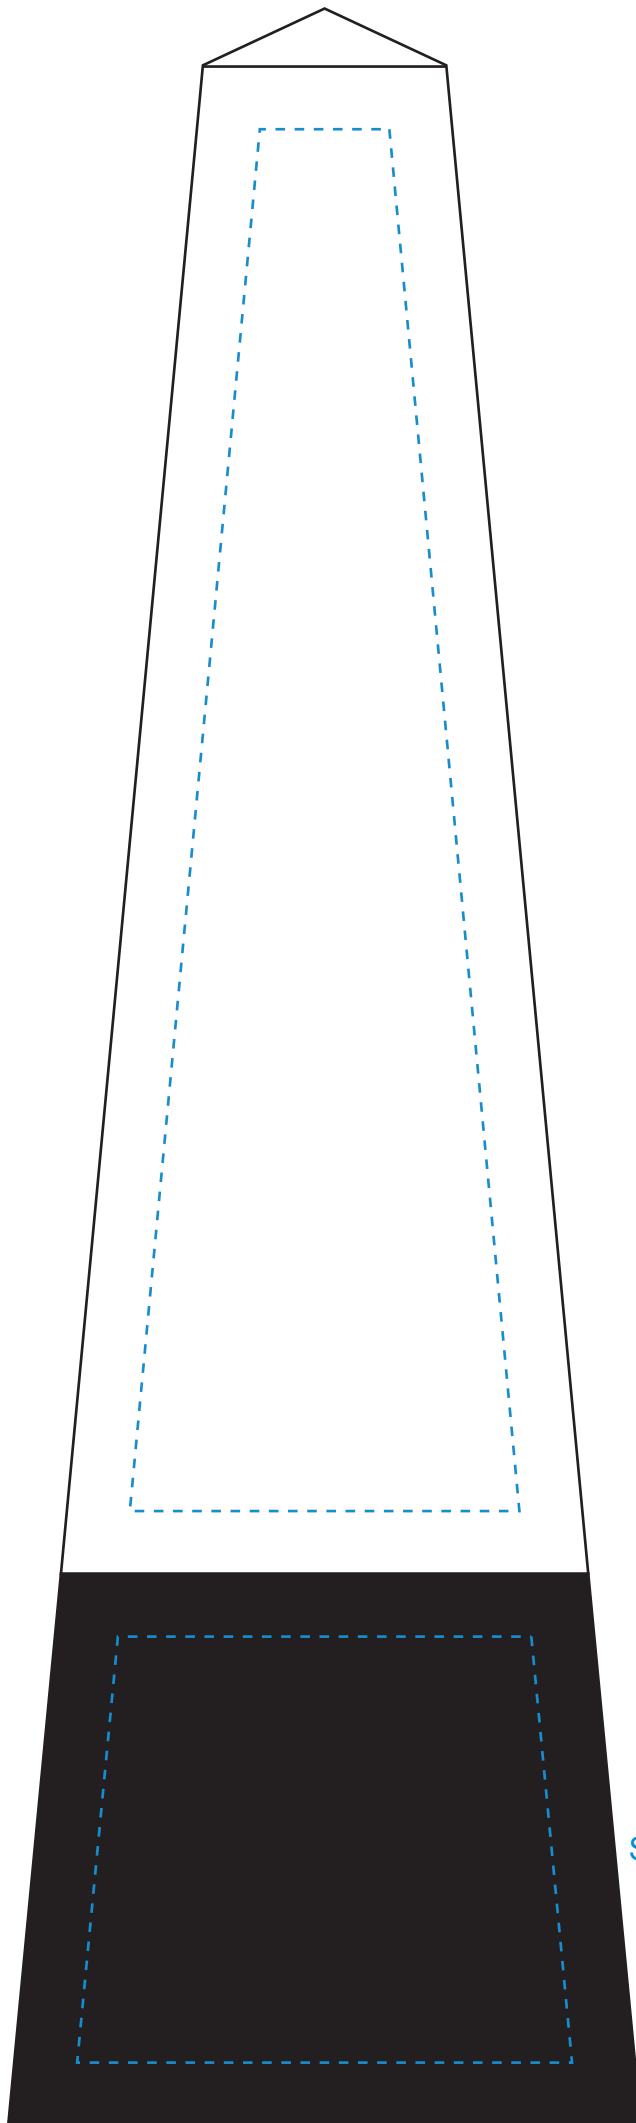

Standard Etch: Reverse

Standard Etch: Front

6932 COSMO OBELISK - 11"  
Blue line represents the max image area.