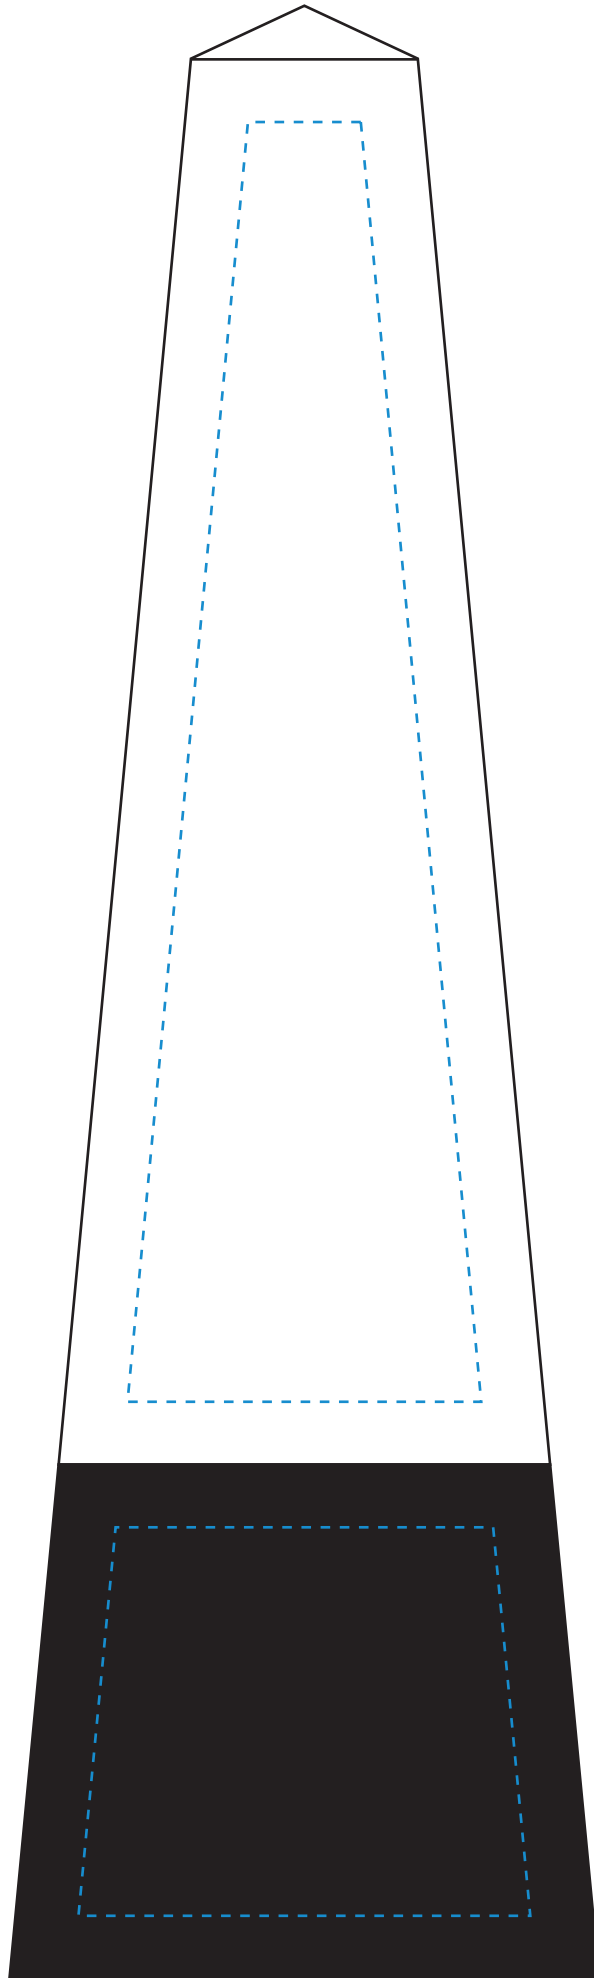

Standard Etch: Reverse

Standard Etch: Front

6931 COSMO OBELISK - 10"
Blue line represents the max image area.