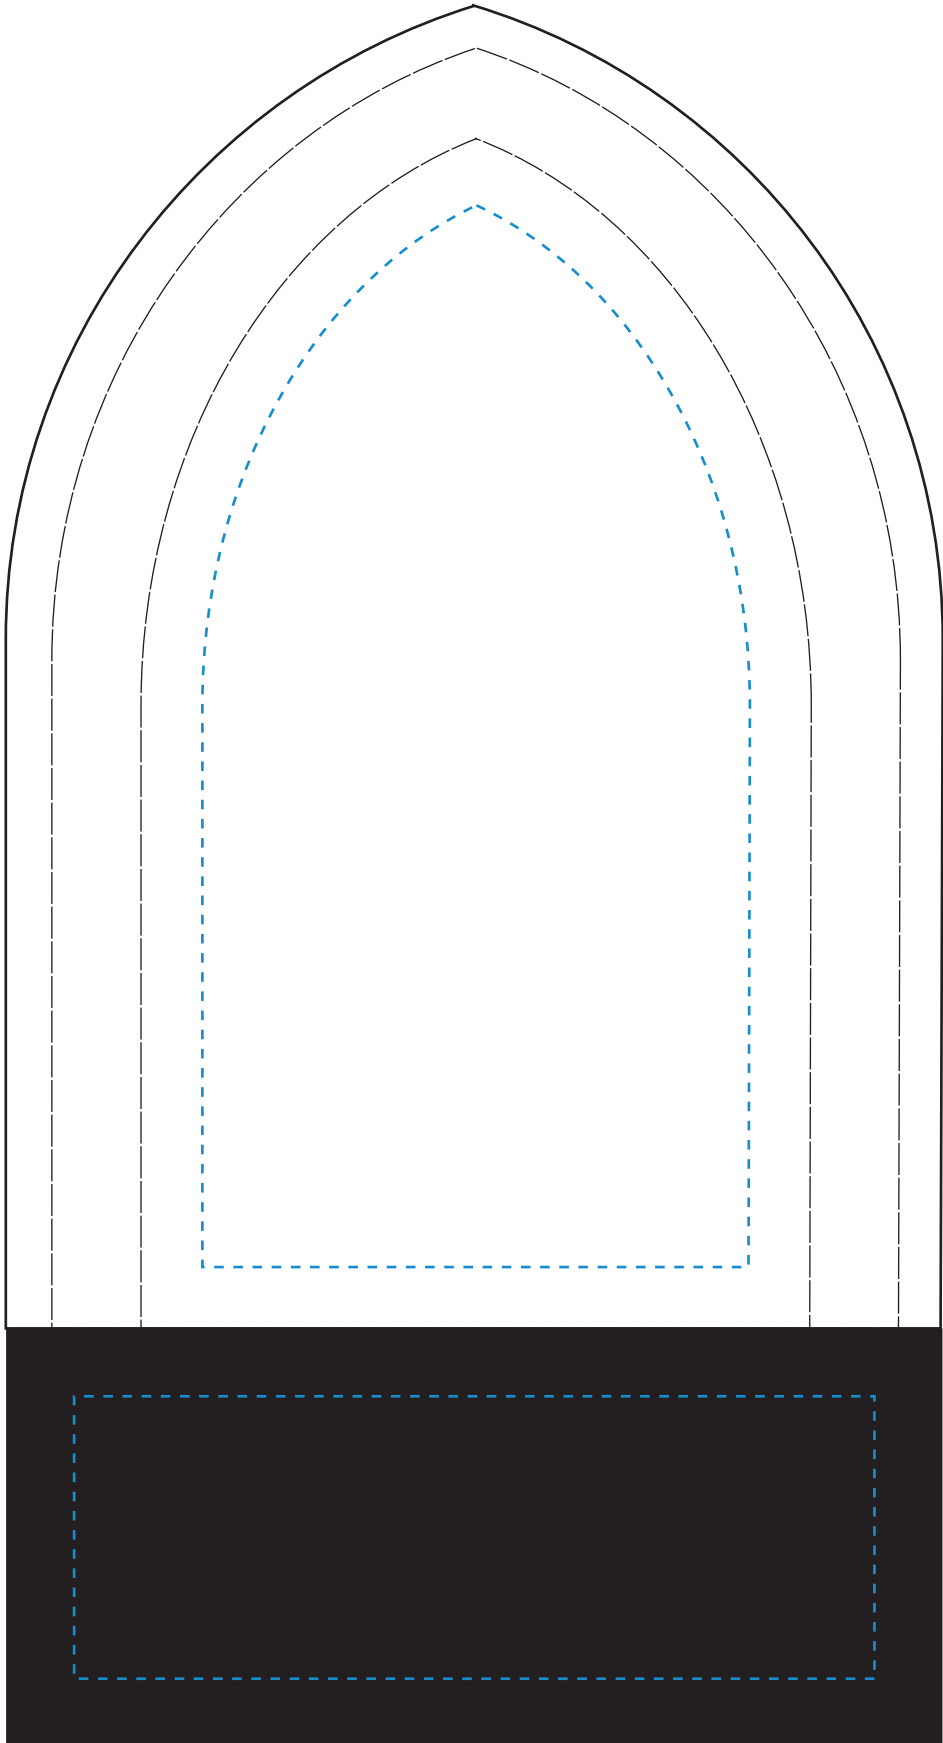

Standard Etch: Reverse

Etch: Front

6937 COSMO ARCH - 9"
Blue line represents the max image area.