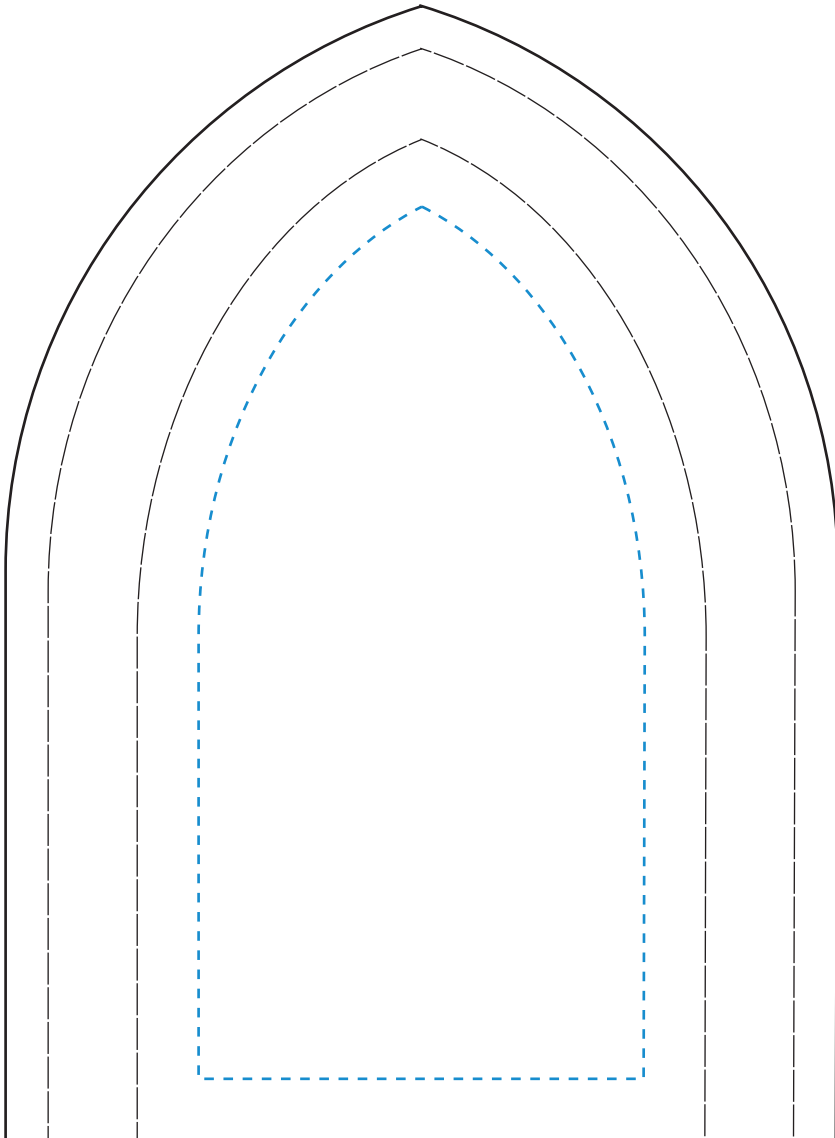

Standard Etch: Reverse

Etch: Front

6936 COSMO ARCH - 8"
Blue line represents the max image area.