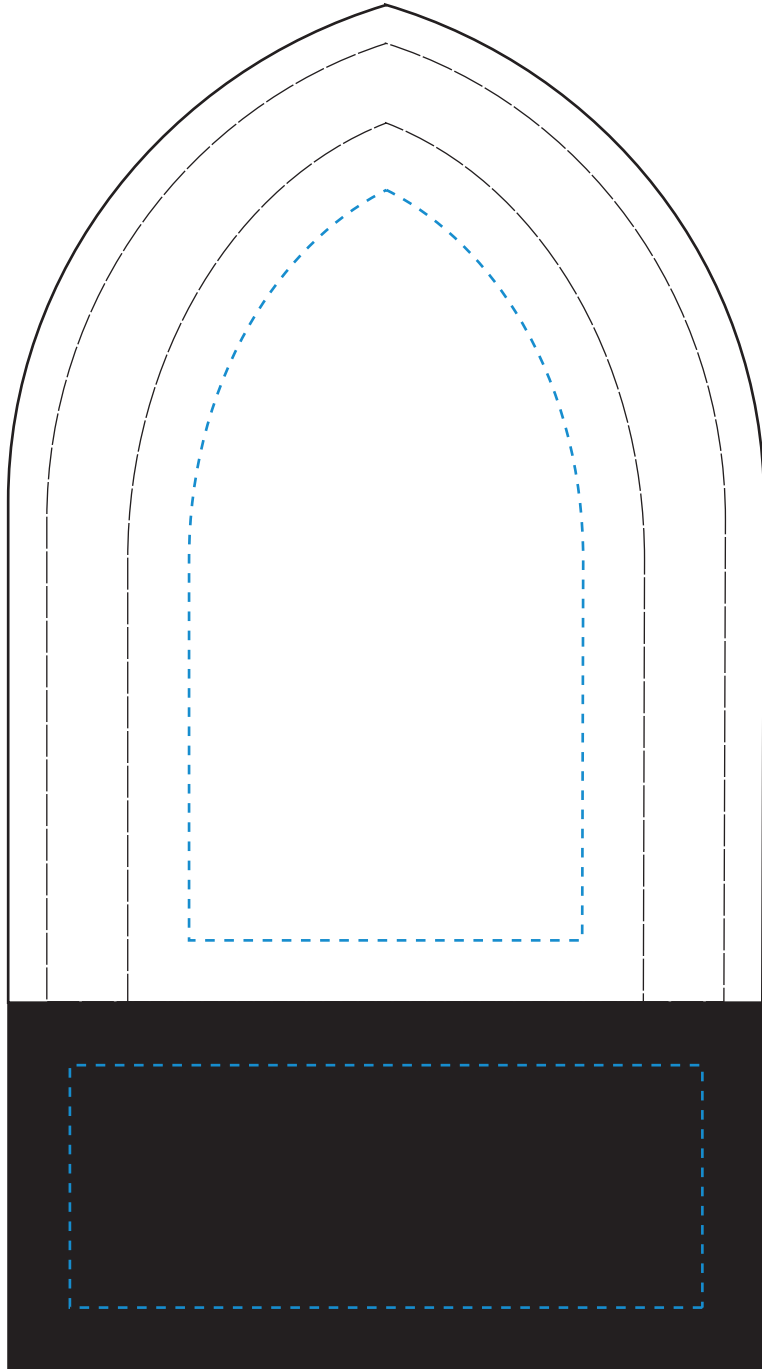

Standard Etch: Reverse

Etch: Front

6935 COSMO ARCH - 7"
Blue line represents the max image area.