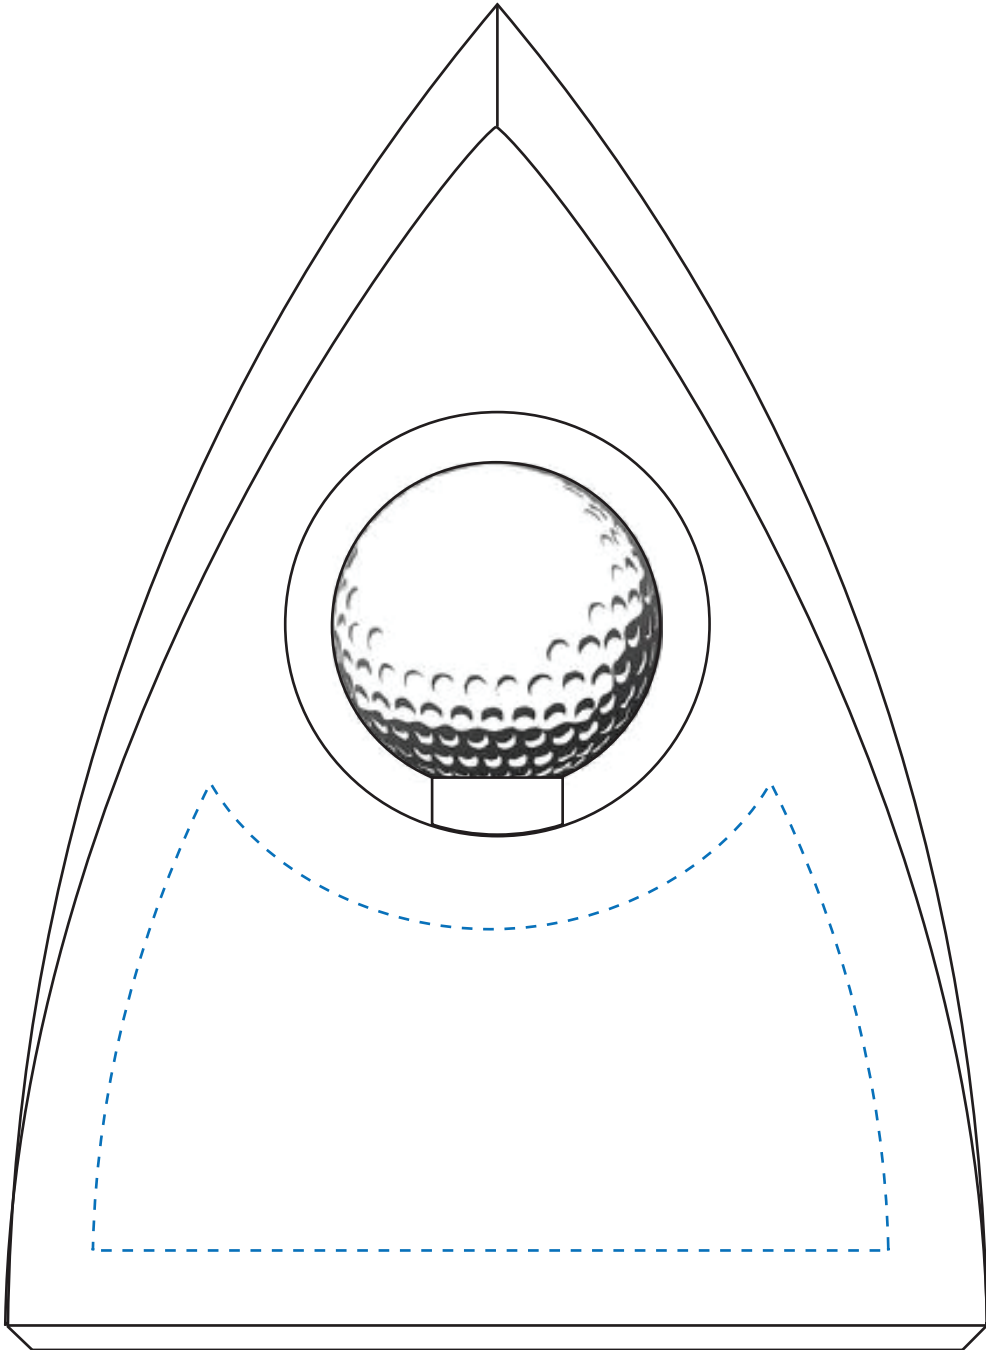

Standard Etch: Reverse

8167 CORONADO GOLF - 7"

Blue line represents the max image area.