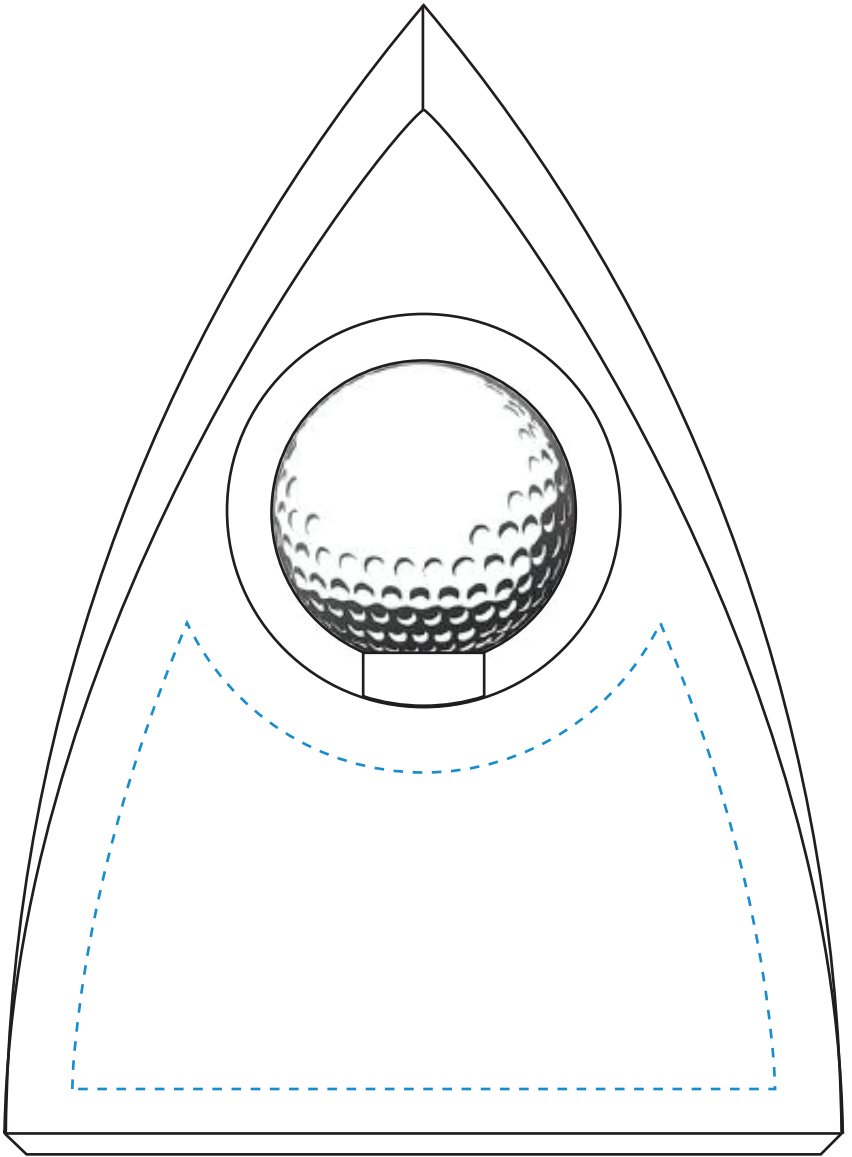

Standard Etch: Reverse

8166 CORONADO GOLF AWARD - 6"

Blue line represents the max image area.