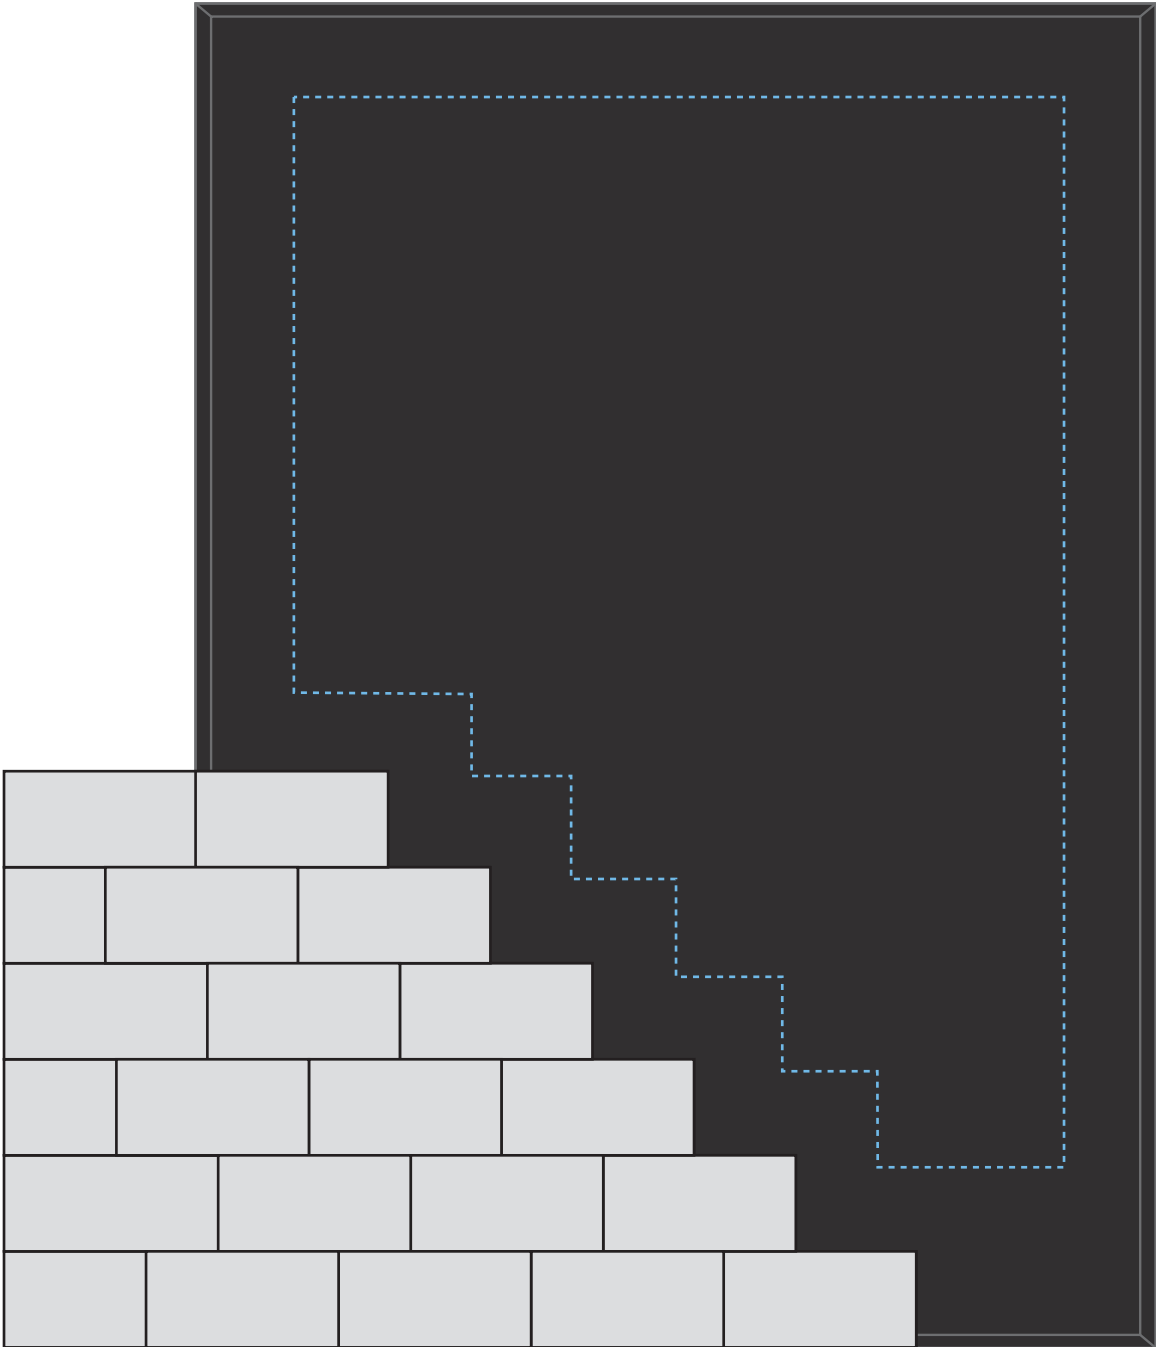

Standard Etch: Front

3359 CORNERSTONE AWARD 7"

Blue line represents the max image area.