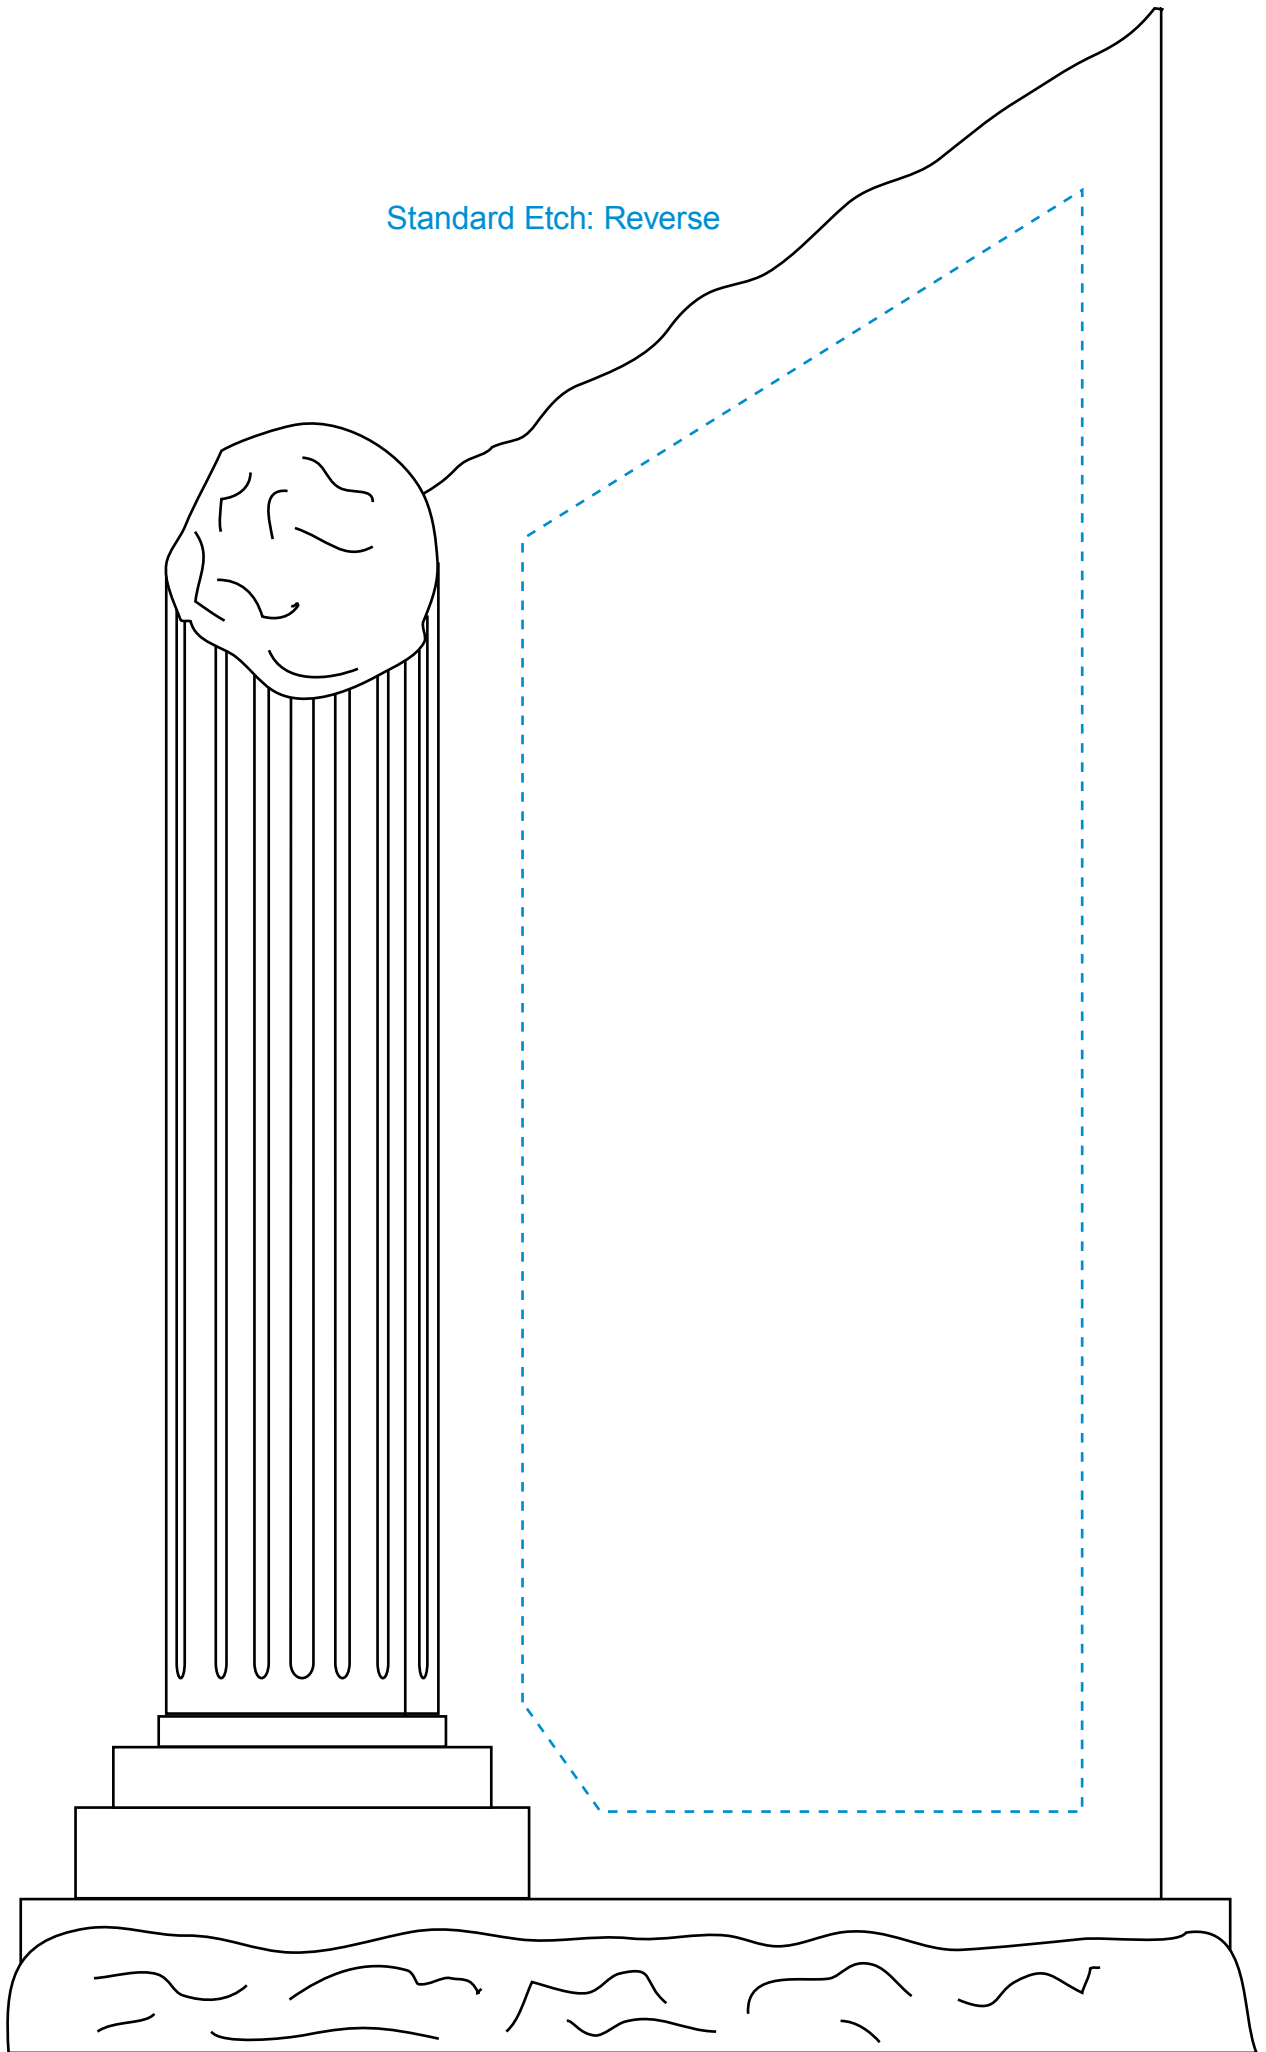

Standard Etch: Reverse

3308 CORINTHIAN COLUMN - 10-1/2"

Blue line represents the max image area.