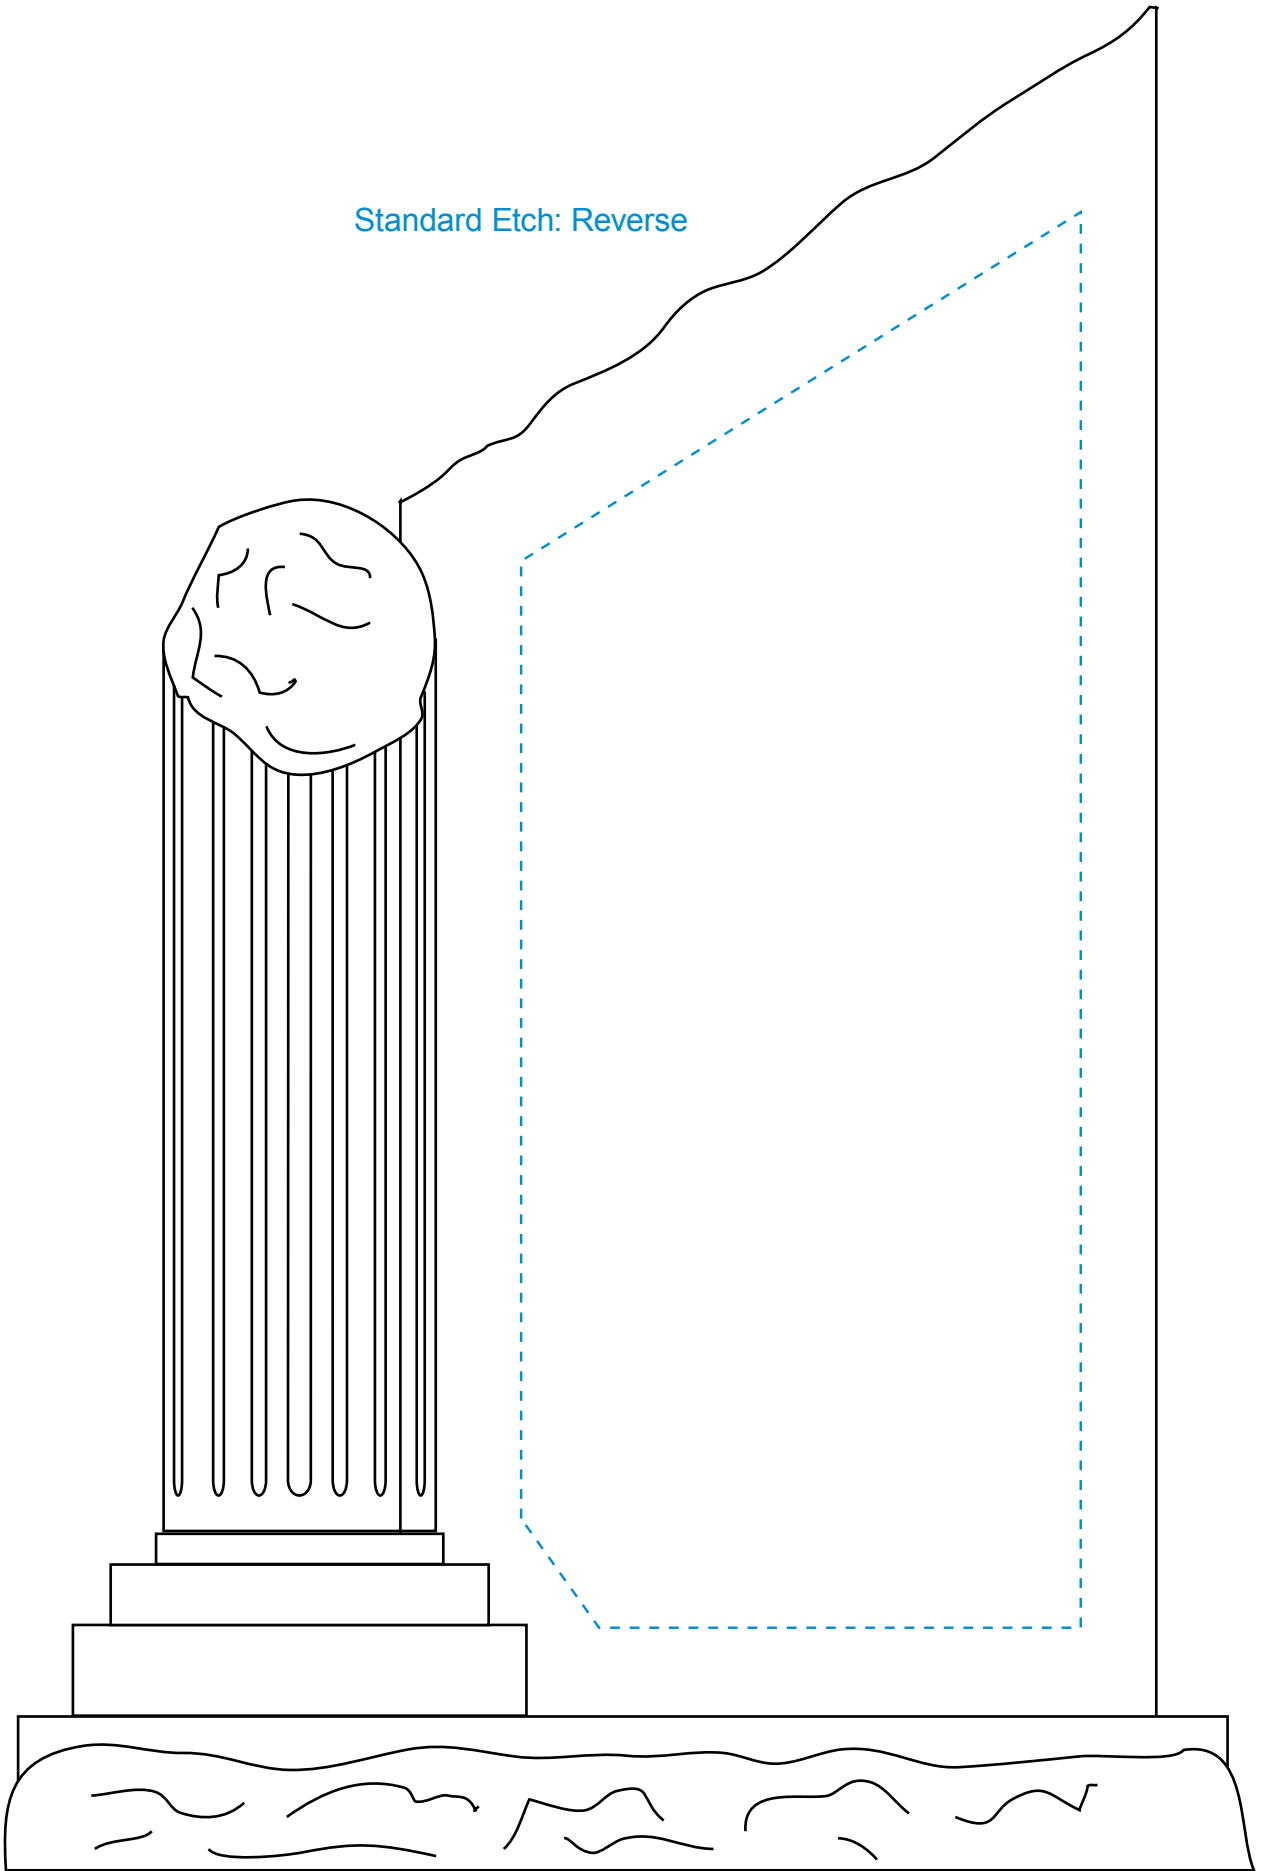

Standard Etch: Reverse

3307 CORINTHIAN COLUMN - 9-1/2"

Blue line represents the max image area.