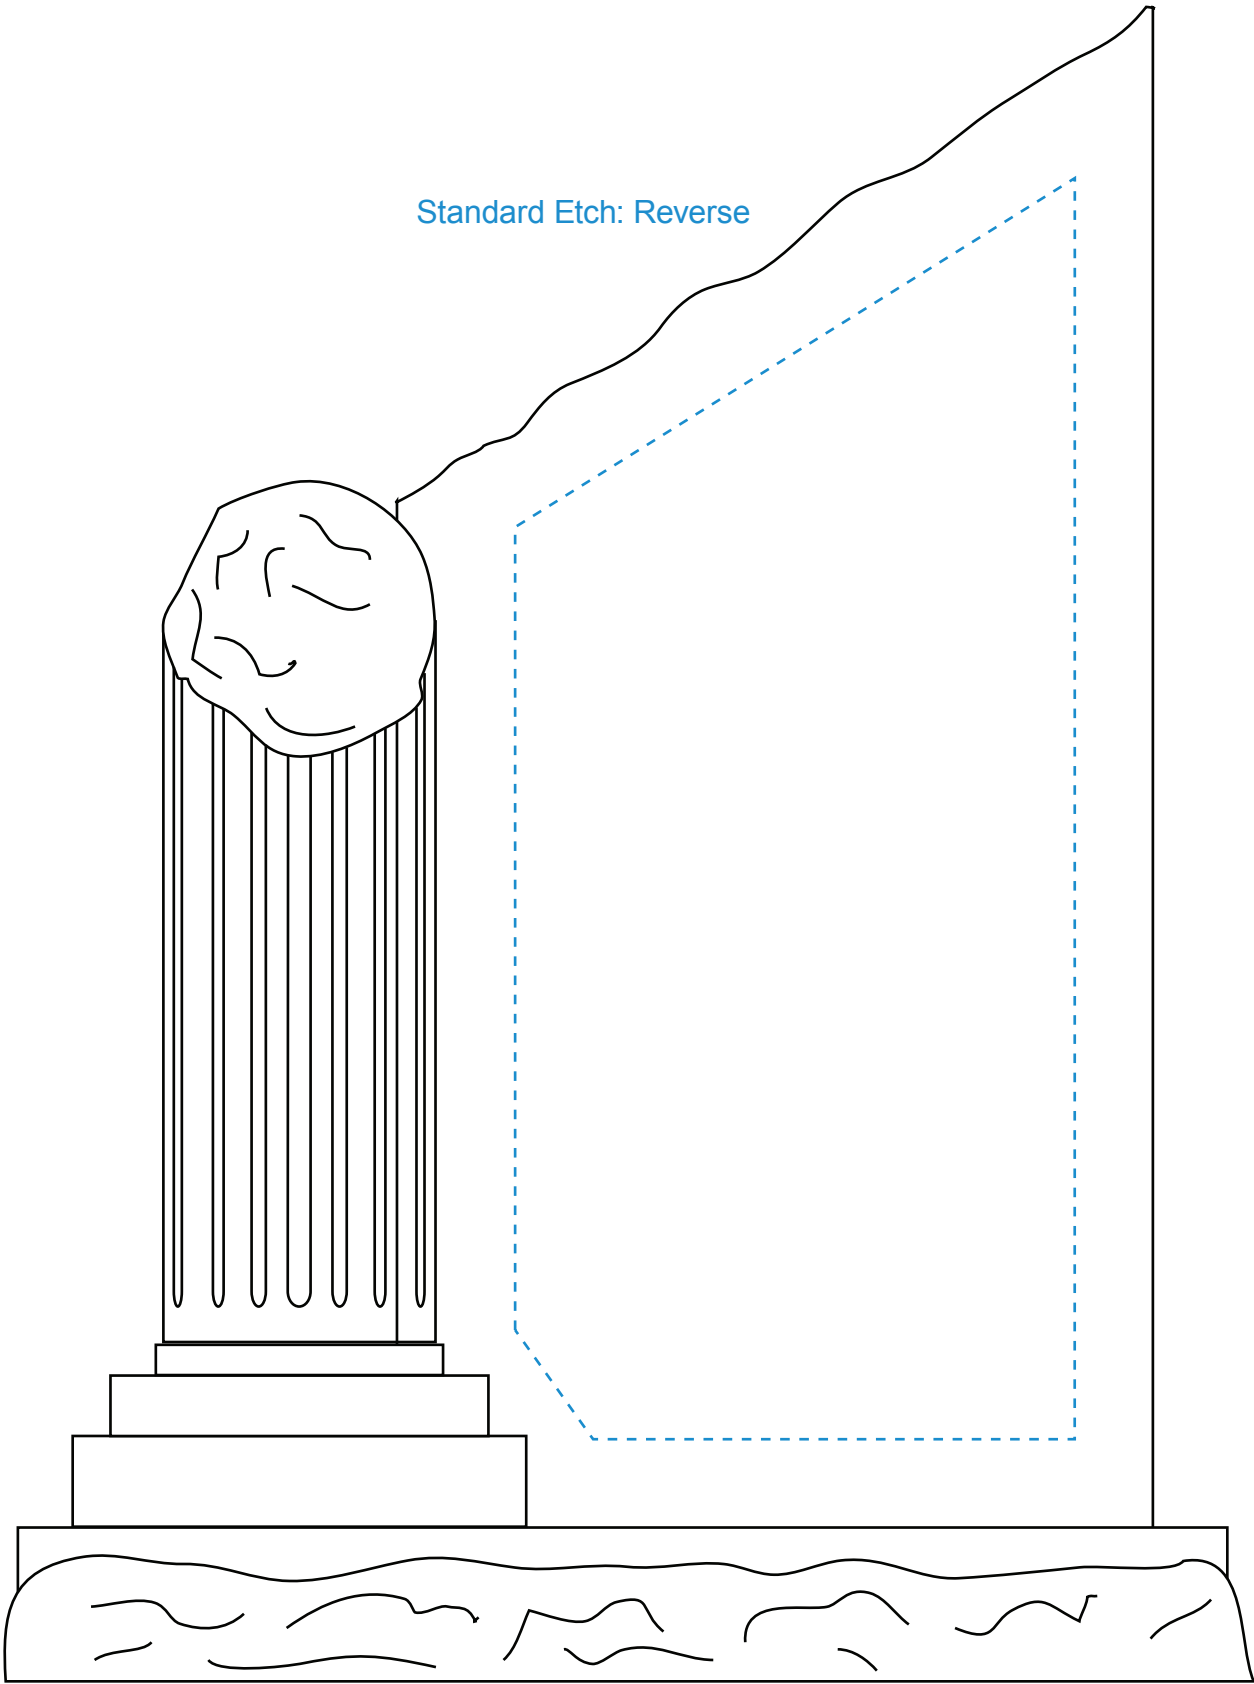

Standard Etch: Reverse

3306 CORINTHIAN COLUMN - 8-1/2"

Blue line represents the max image area.