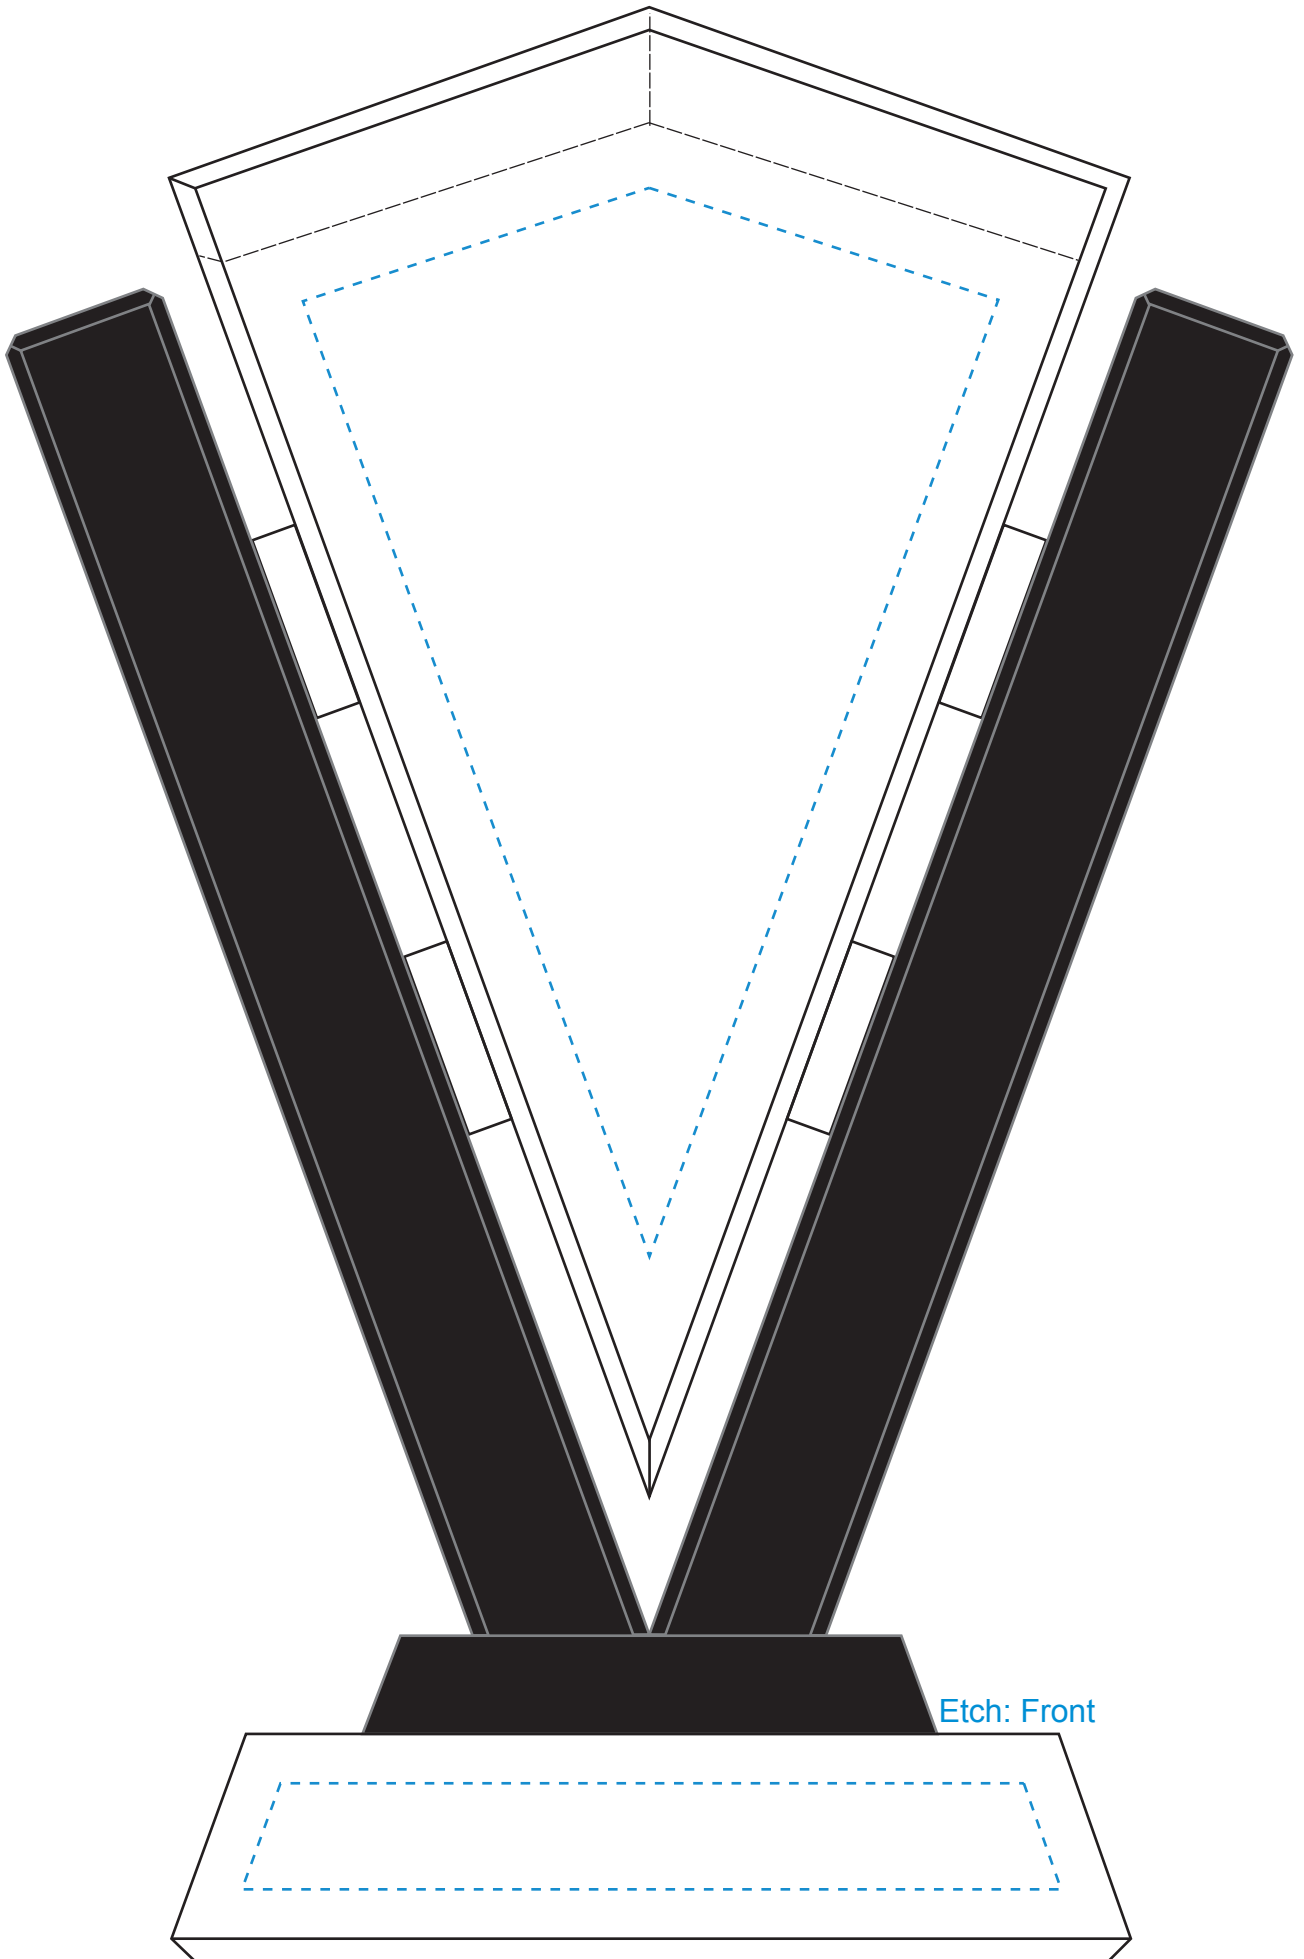

Standard Etch: Reverse

6746 CONQUEST AWARD - 10"

Blue line represents the max image area.