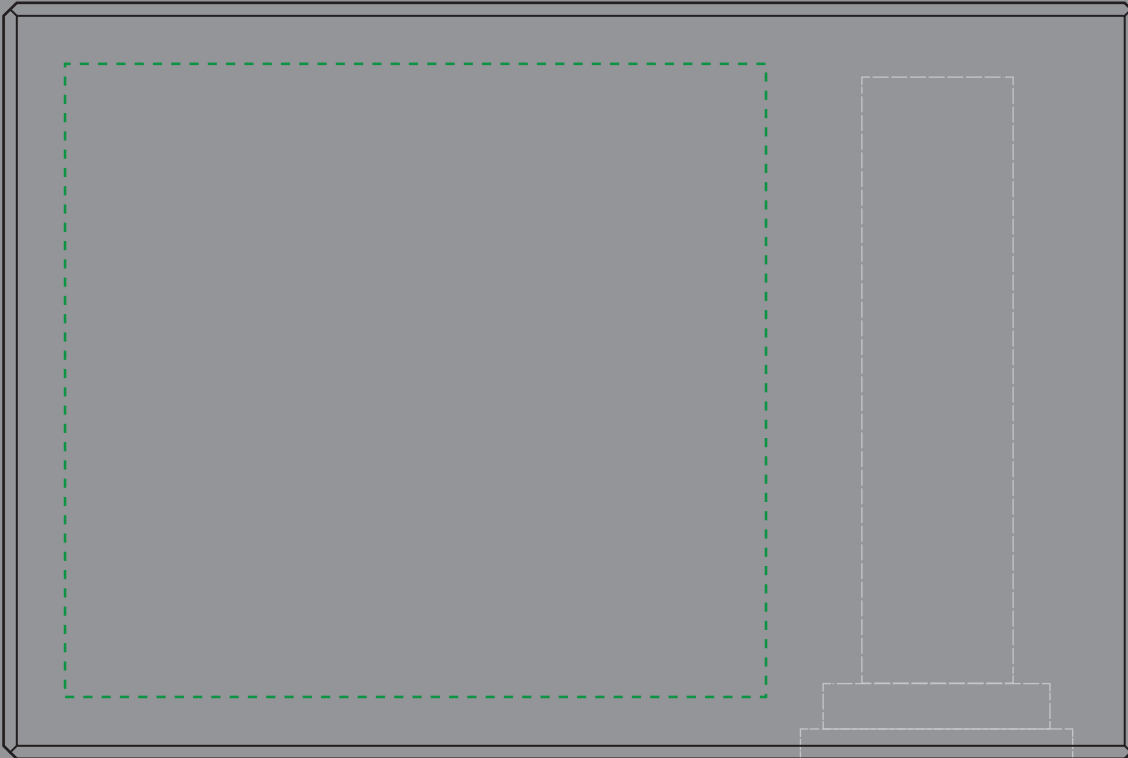

Subsurface Top View

Subsurface Front View

Subsurface Left Side View

8187 Condor Rectangle 6"
(150 x 100 x 50mm)

Green line represents the max image area.
(image area varies depending on depth of piece & placement of art)