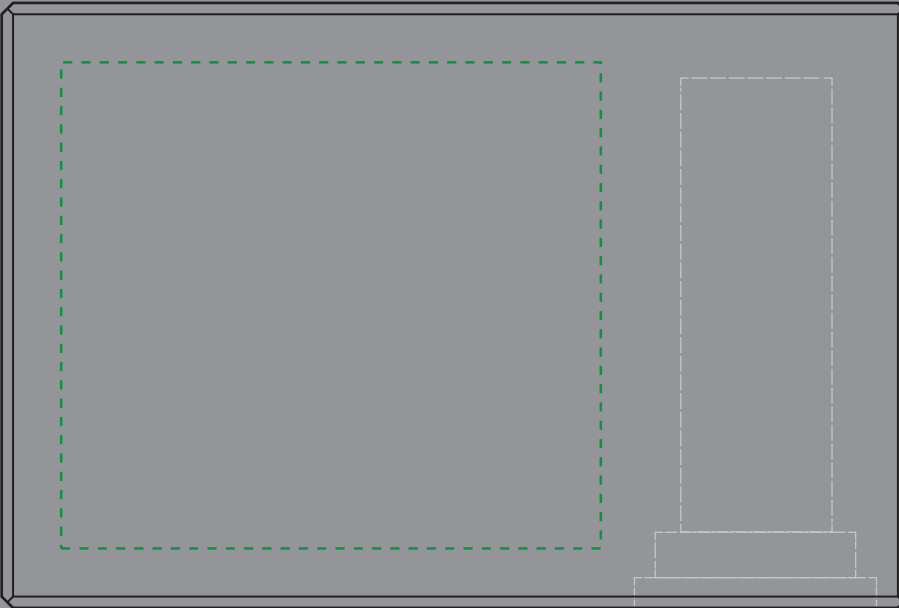

Subsurface Top View

Subsurface Front View

Subsurface Left Side View

8186 Condor Rectangle 4-3/4"
(120 x 80 x 40mm)

Green line represents the max image area.
(image area varies depending on depth of piece & placement of art)