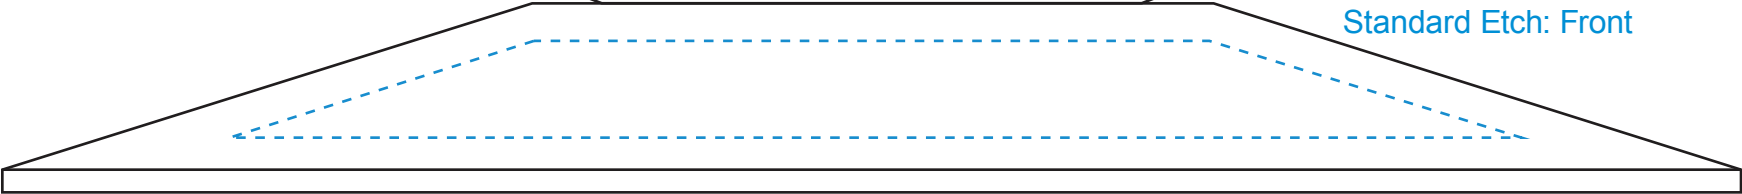

Standard Etch: Reverse

Standard Etch: Reverse

Standard Etch: Front

**6473 CONCENTRIC AWARD - 9"**

Blue line represents the max image area.