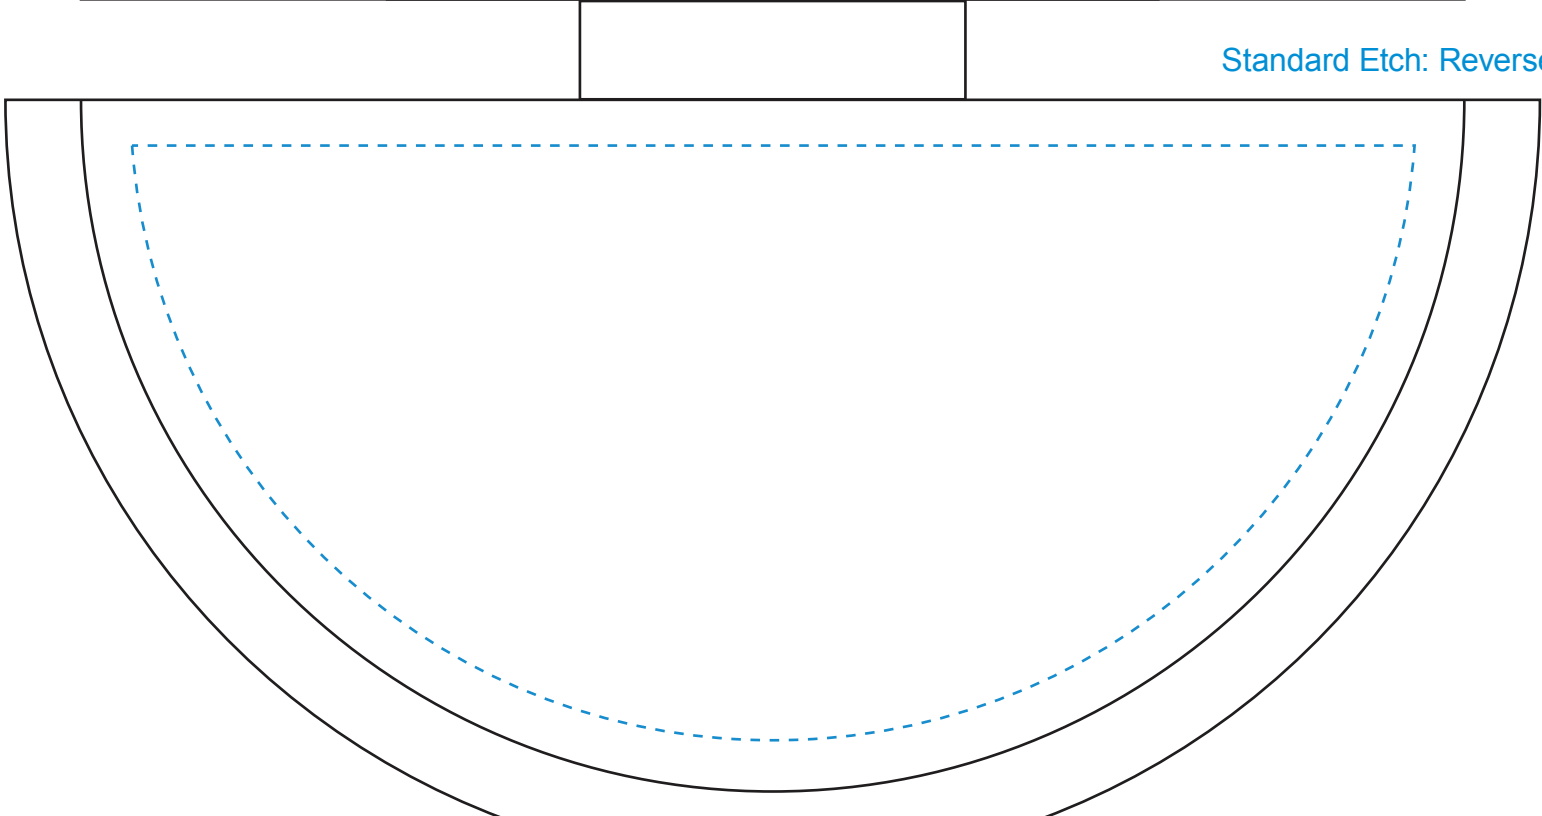

Standard Etch: Reverse

Standard Etch: Reverse

Standard Etch: Front

**6473 CONCENTRIC AWARD - 9"**

Blue line represents the max image area.