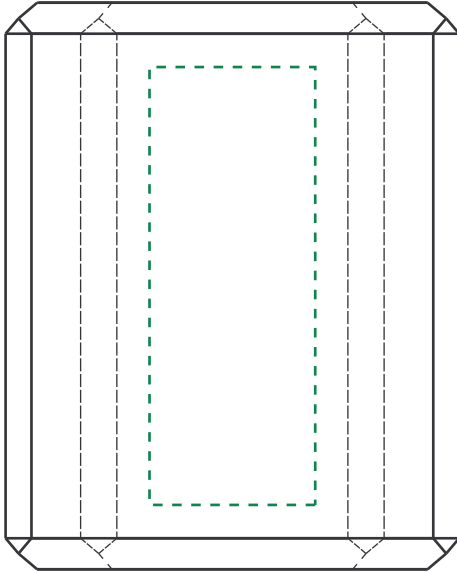

TOP VIEW

**SUBSURFACE ONLY**

SIDE VIEW

7995 COLLIER TRAPEZOID CUBE - 3"  
(60 X 75 X 55MM)

Green line represents the max image area.