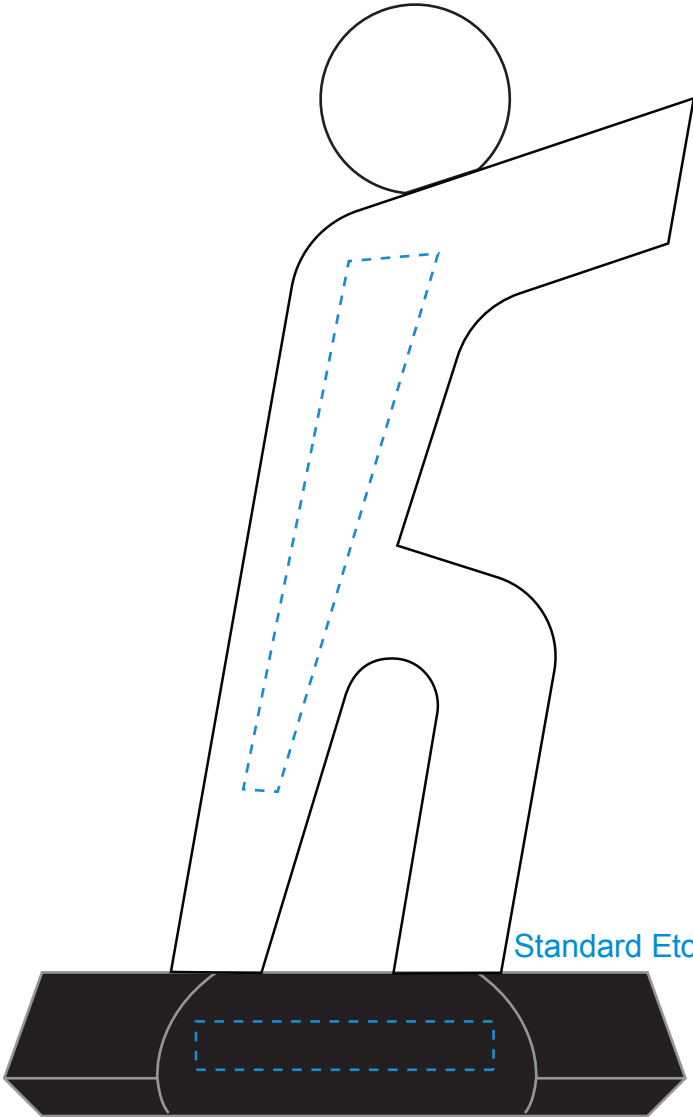

Standard Etch: Reverse

Standard Etch: Front

## 4011 COALITION FIGURE

Blue line represents the max image area.