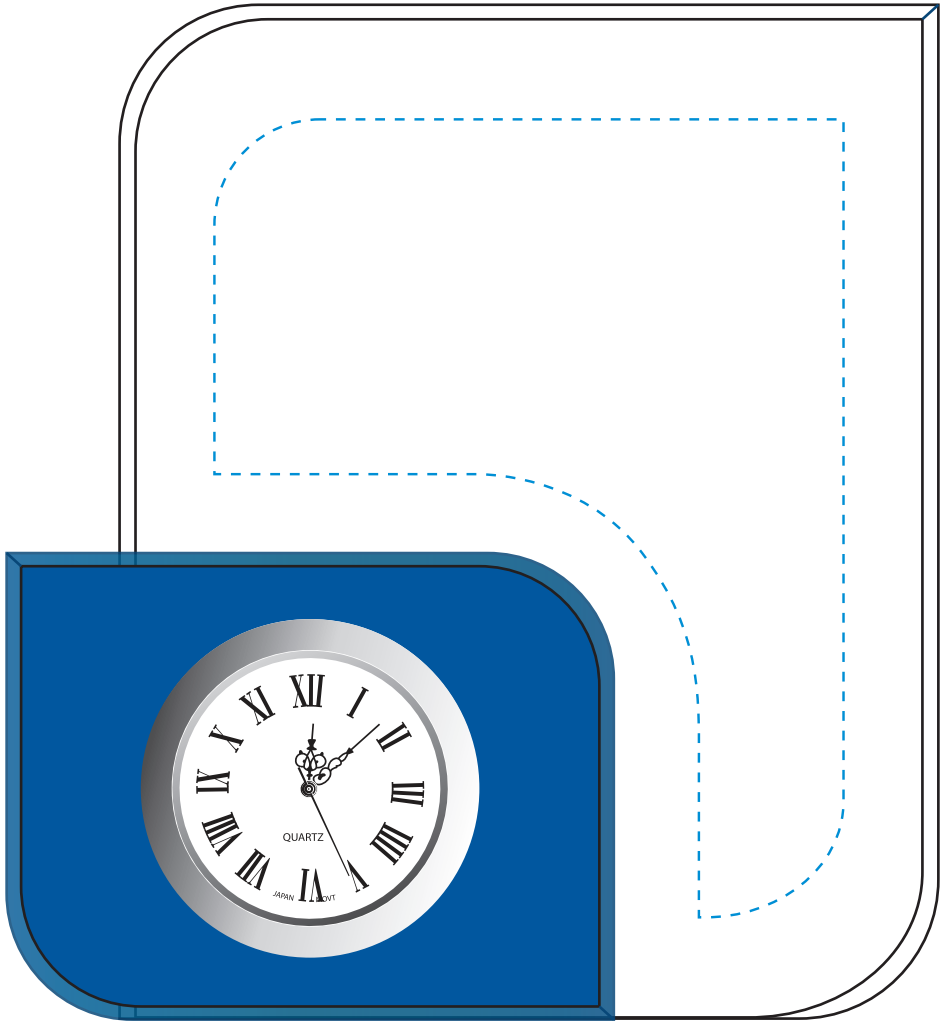

Standard Etch: Reverse

6017 CHESTERFIELD CLOCK 5"

Blue line represents the max image area.