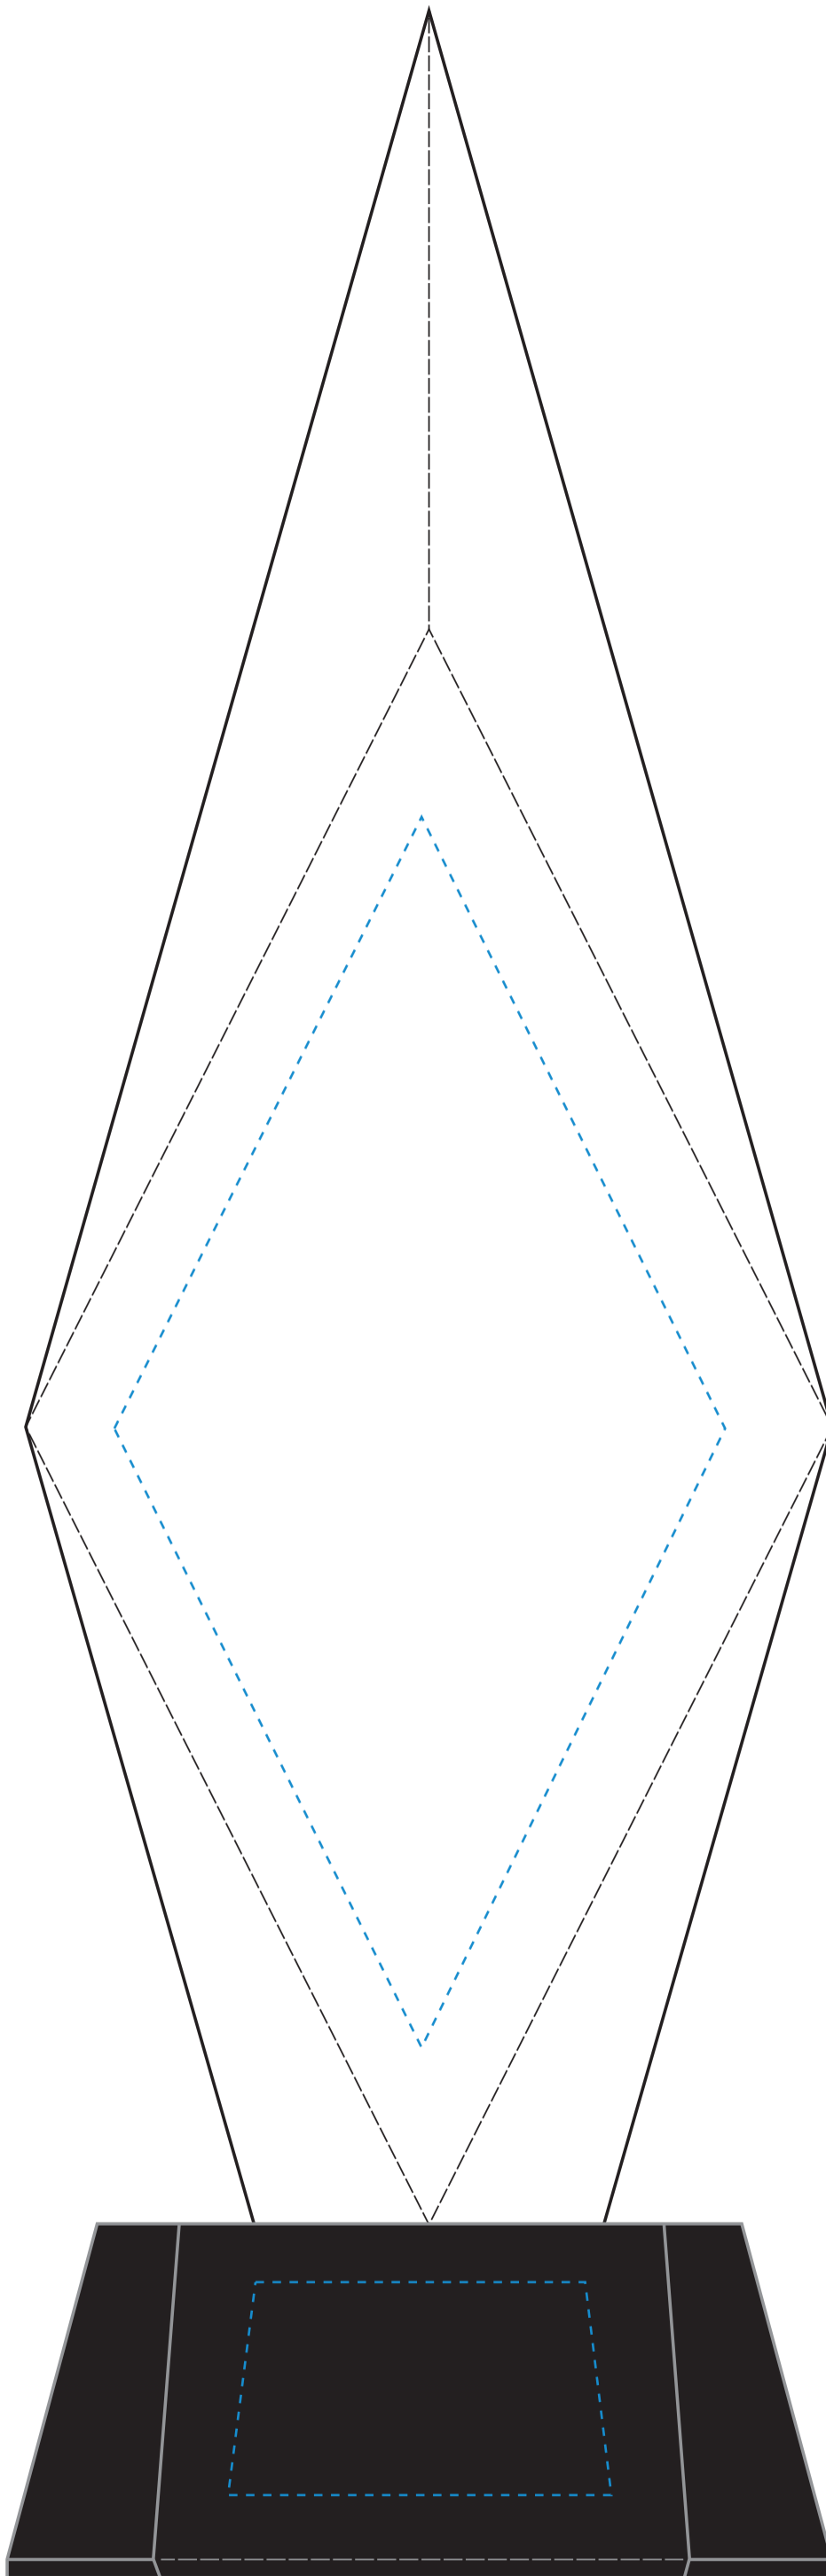

Standard Etch: Reverse

Standard Etch: Front  
**6742 CHASKA AWARD - 15"**  
Blue line represents the max image area.