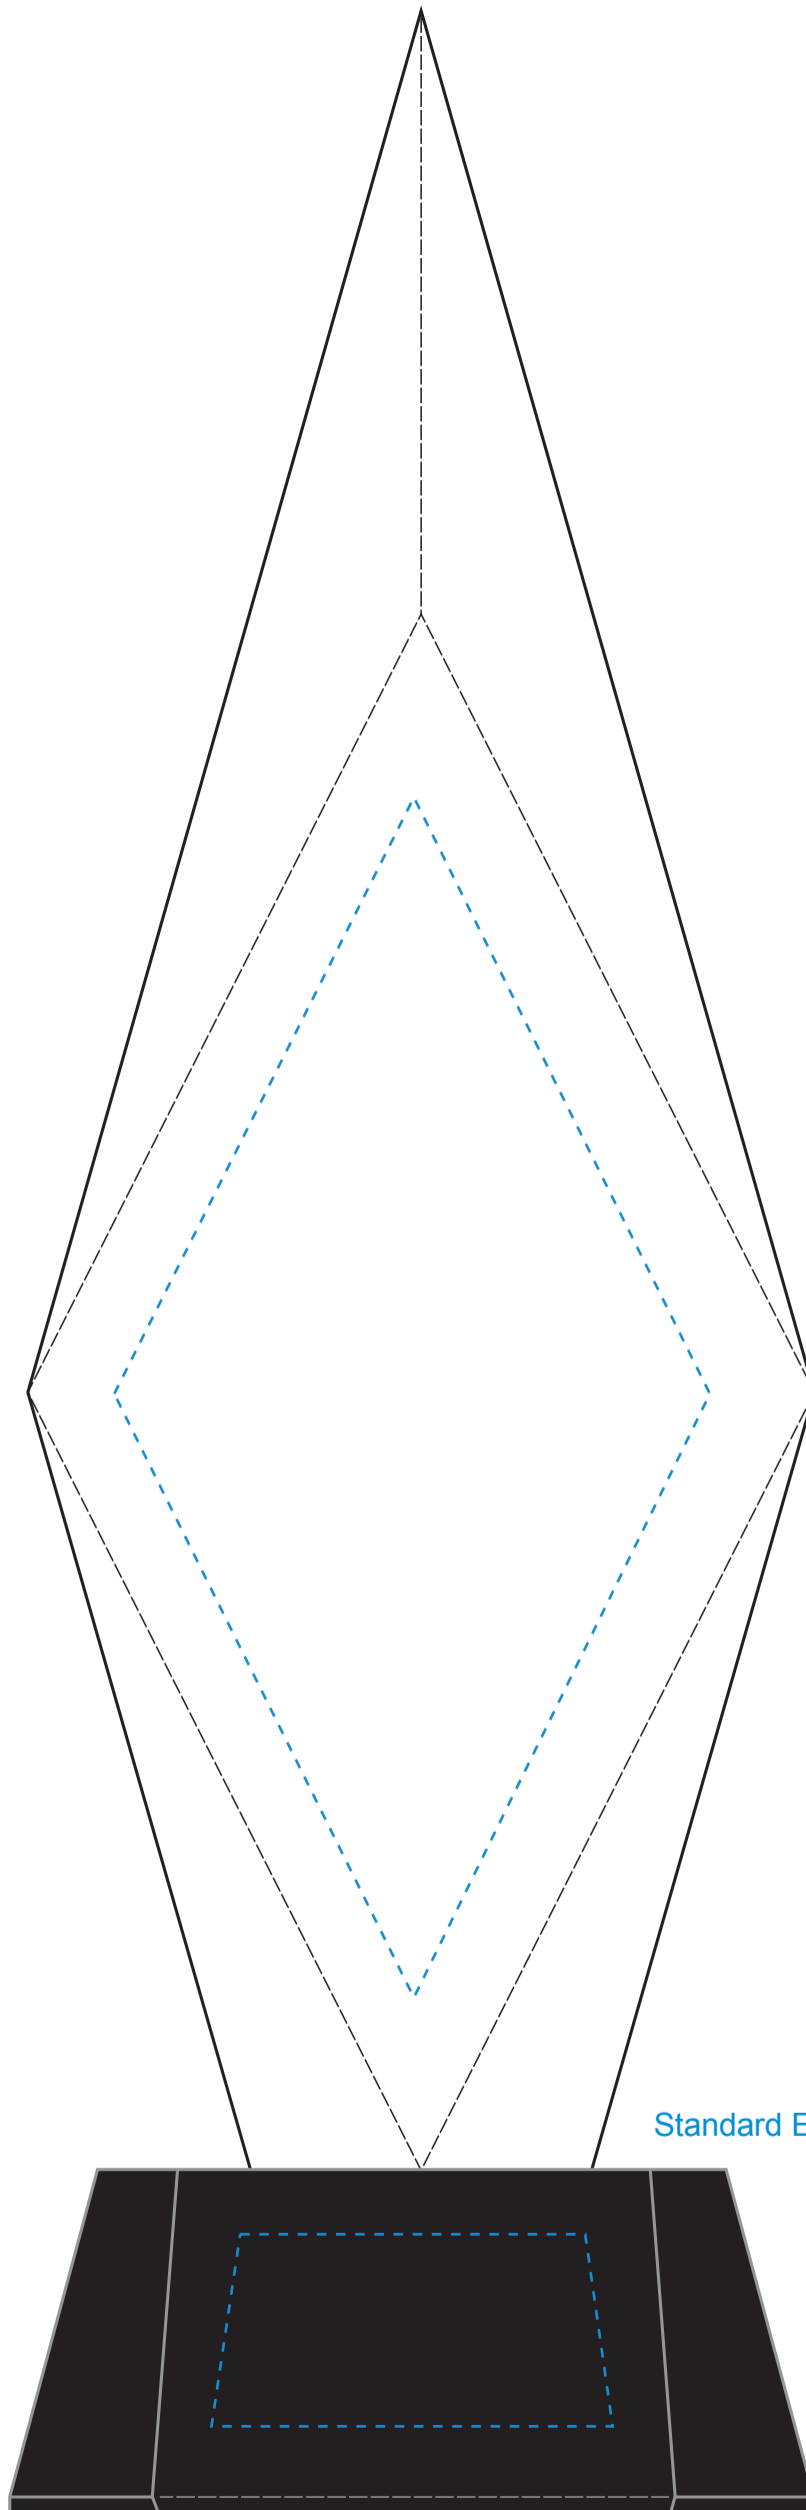

Standard Etch: Reverse

Standard Etch: Front

6741 CHASKA AWARD - 13"
Blue line represents the max image area.