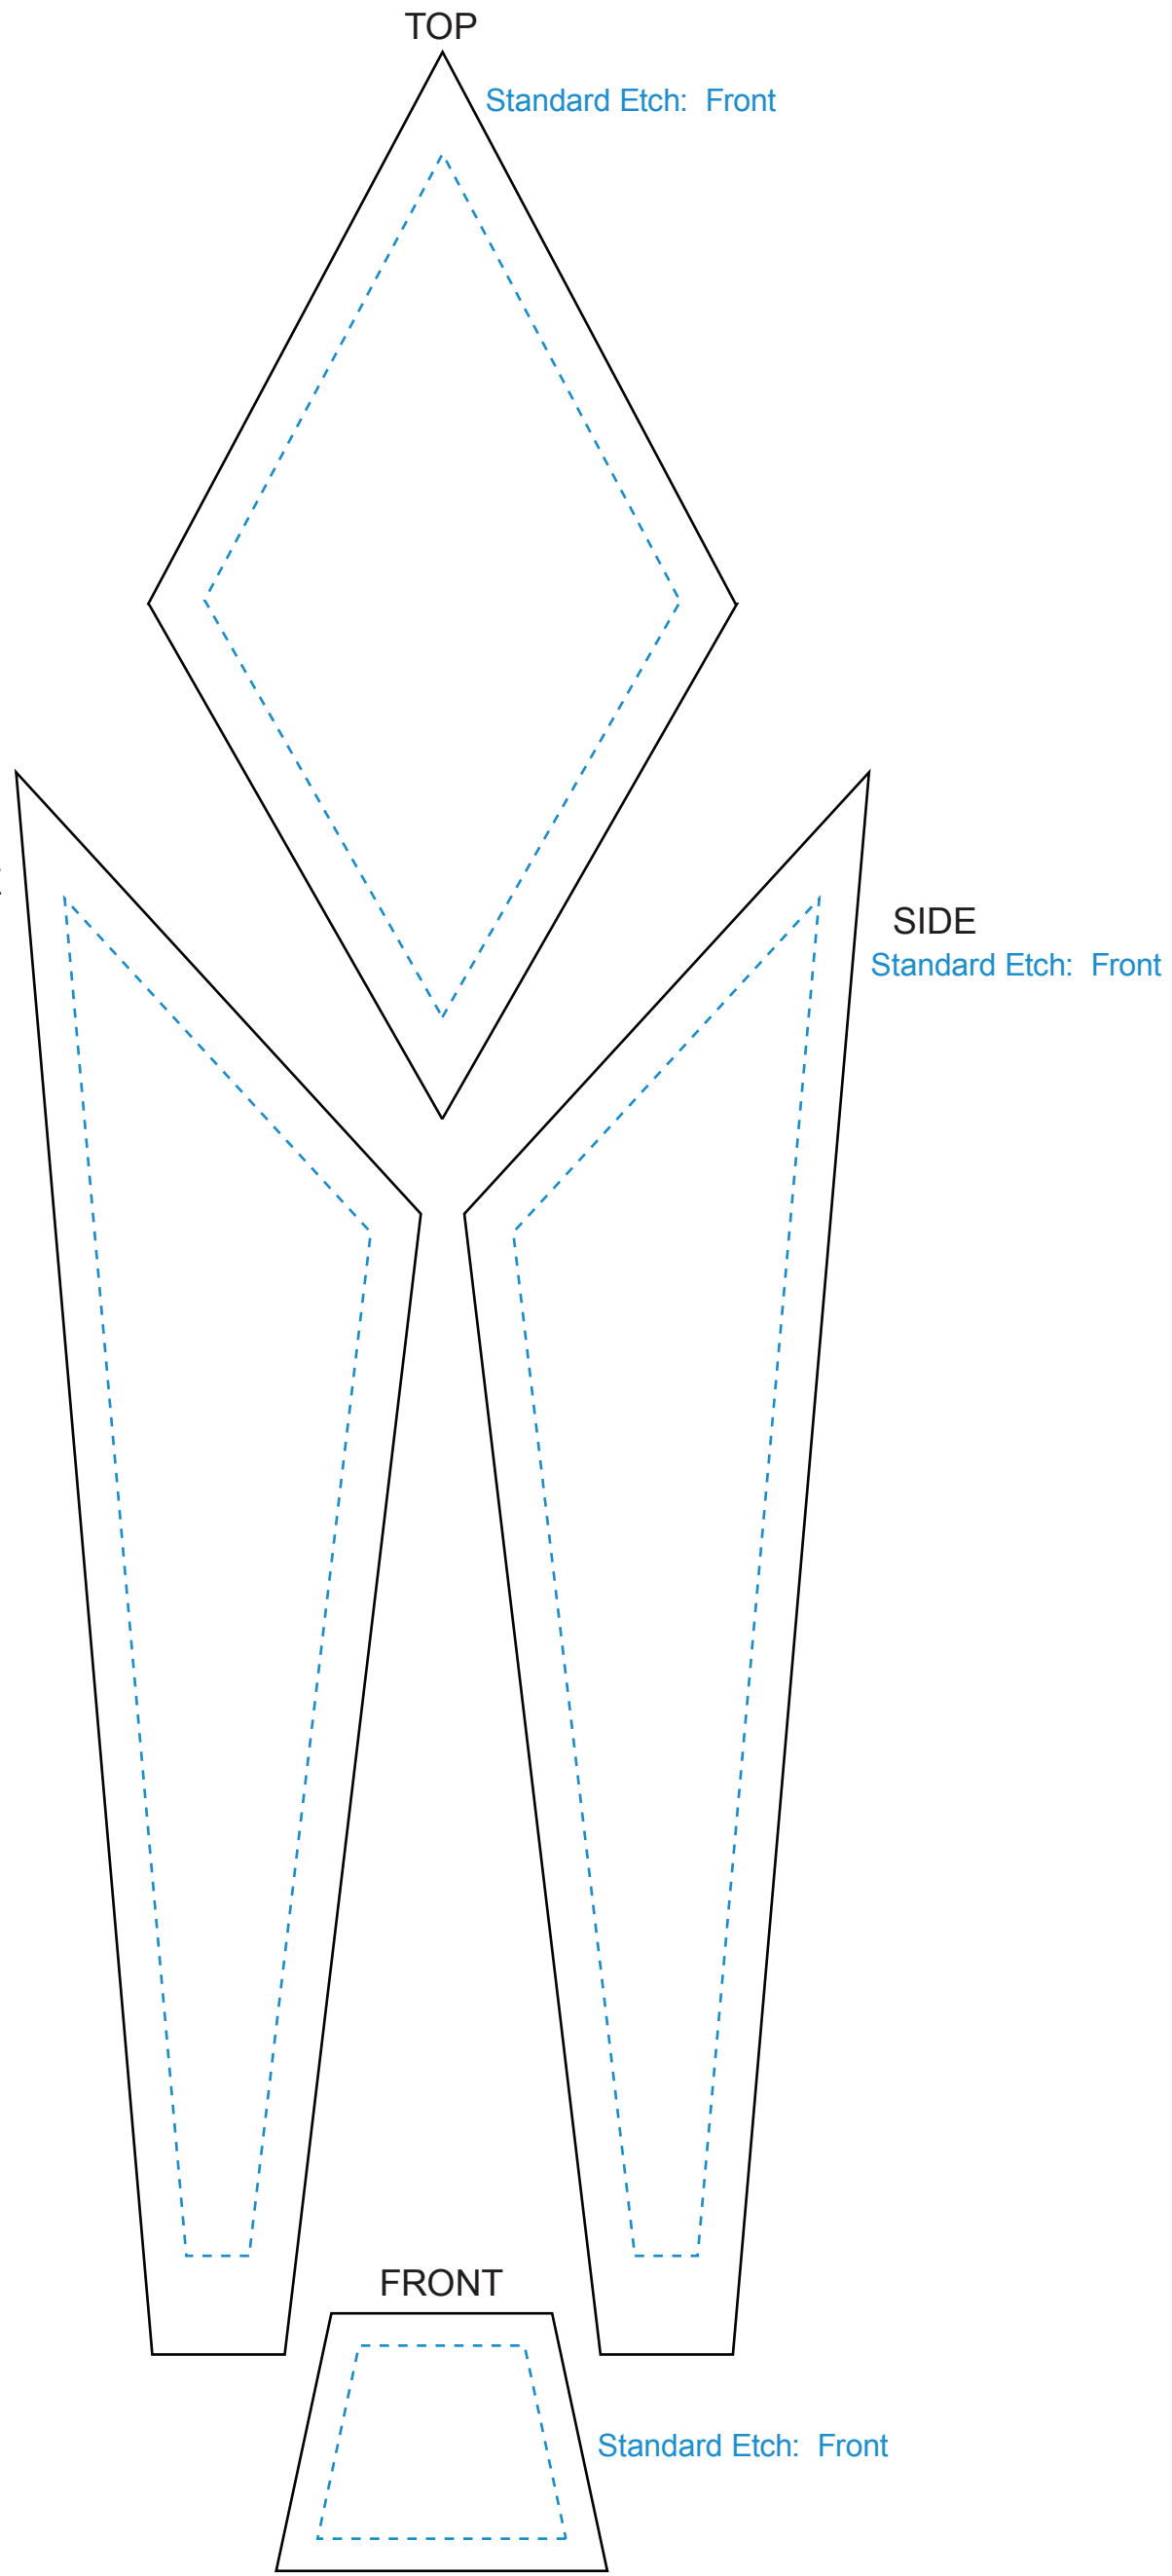

5966 CENTAURUS TOWER - 12"

5966 CENTAURUS TOWER - 12"
ETCH AREAS

Blue line represents the max image area.