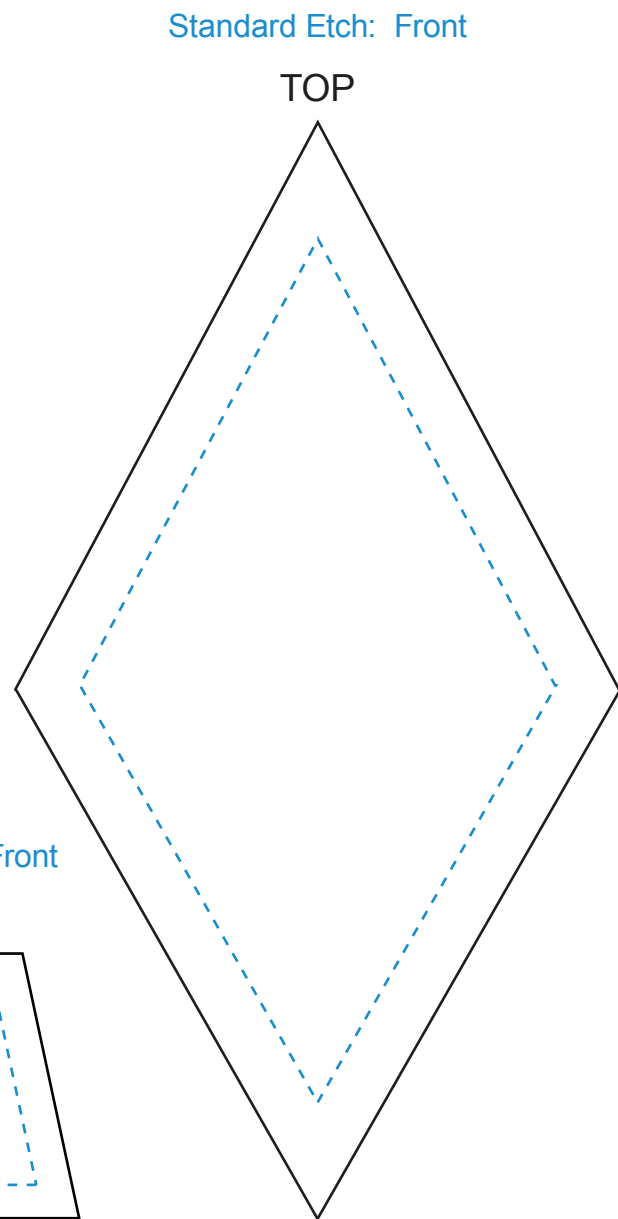

5965 CENTAURUS TOWER - 10"

Standard Etch: Front
SIDE

Standard Etch: Front
BASE

Standard Etch: Front
TOP

5965 CENTAURUS TOWER - 10"
ETCH AREAS

Blue line represents the max image area.