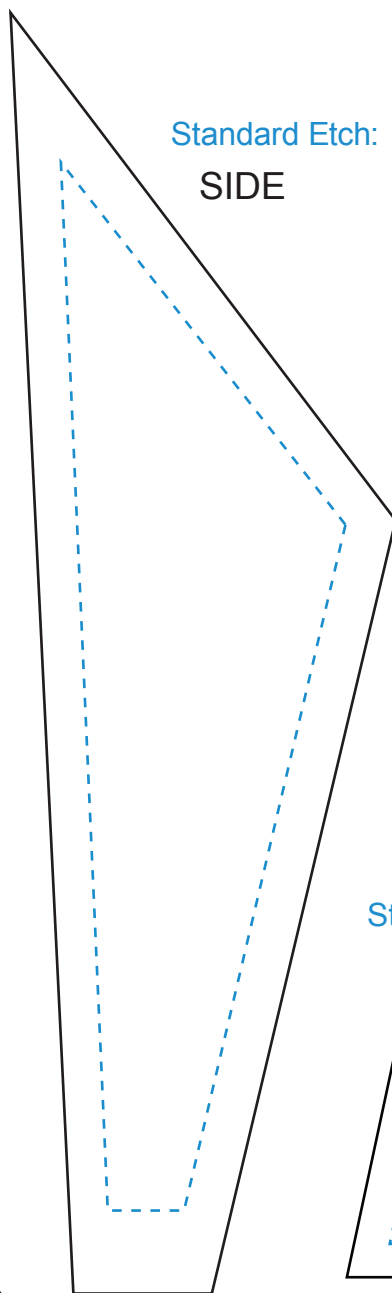

5965 CENTAURUS TOWER - 10"

Standard Etch: Front
SIDE

Standard Etch: Front
BASE

Standard Etch: Front
TOP

5965 CENTAURUS TOWER - 10"
ETCH AREAS

Blue line represents the max image area.