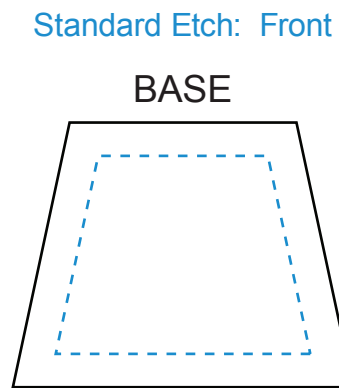

5965 CENTAURUS TOWER - 10"

Standard Etch: Front
SIDE

Standard Etch: Front
BASE

Standard Etch: Front
TOP

5965 CENTAURUS TOWER - 10"
ETCH AREAS

Blue line represents the max image area.