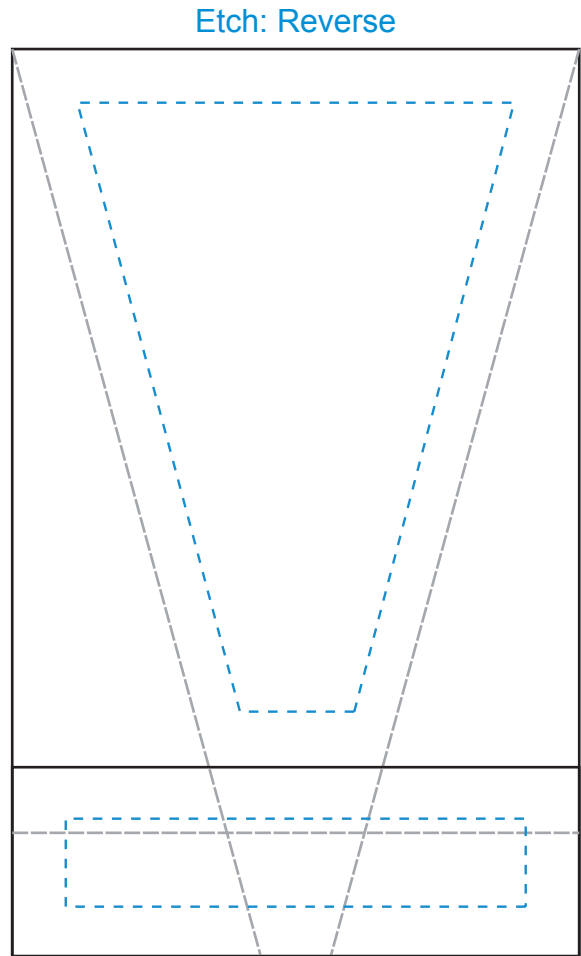

4489 CELL PHONE HOLDER - 4.75"  
Standard Etch: Front  
Blue line represents the max image area.

4489 CELL PHONE HOLDER - 4.75"  
Standard Etch: Front  
Blue line represents the max image area.